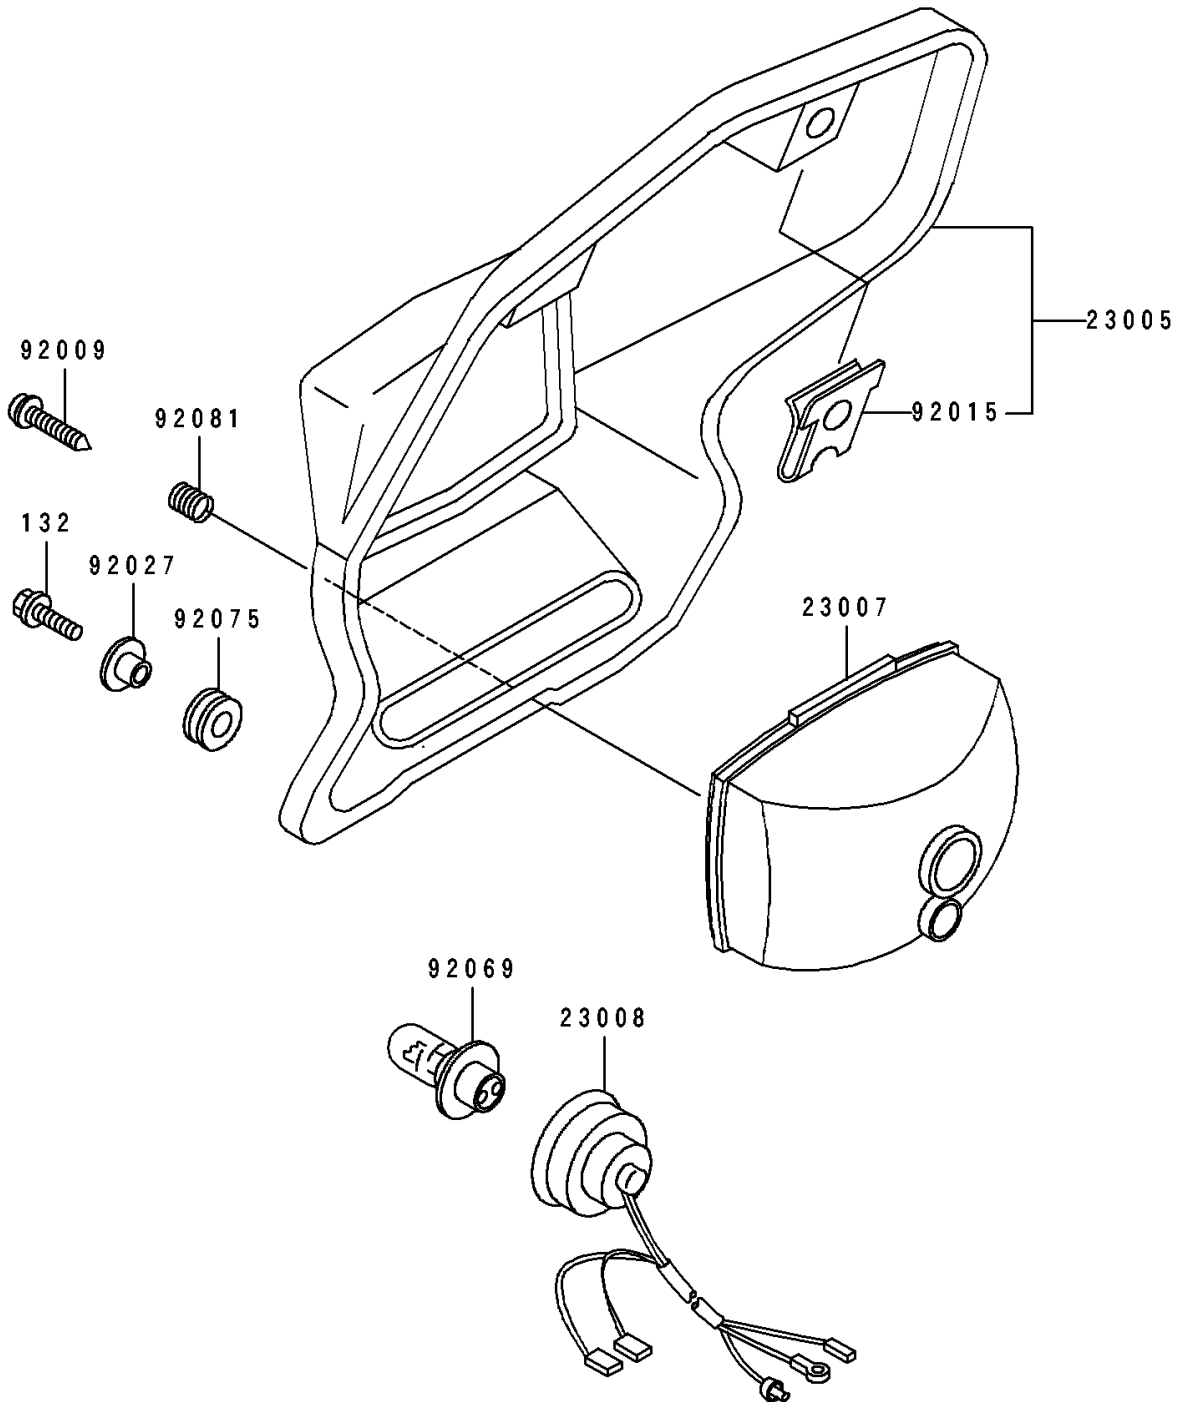

1991 KDX250 PARTS DIAGRAM

Headlight

F2710

1991 KDX250 PARTS LIST

Headlight

ITEM NAME	PART NUMBER	QUANTITY
BODY-COMP-HEAD LAMP, GREEN/WHIT (Ref # 23005)	23005-1093-AC	1
LENS-COMP, HEAD LAMP (Ref # 23007)	23007-1246	1
SOCKET-ASSY, HEAD LAMP (Ref # 23008)	23008-1435	1
SCREW (Ref # 92009)	92009-1583	1
NUT, 6MM (Ref # 92015)	92015-1826	2
COLLAR, L=9.6 (Ref # 92027)	92027-1045	2
BULB, 12V 30/30W (Ref # 92069)	92069-1080	1
DAMPER (Ref # 92075)	92075-1028	2
SPRING, FOCUS ADJUSTING (Ref # 92081)	92081-1519	1
BOLT-FLANGED-SMALL (Ref # 132)	132G0620	2