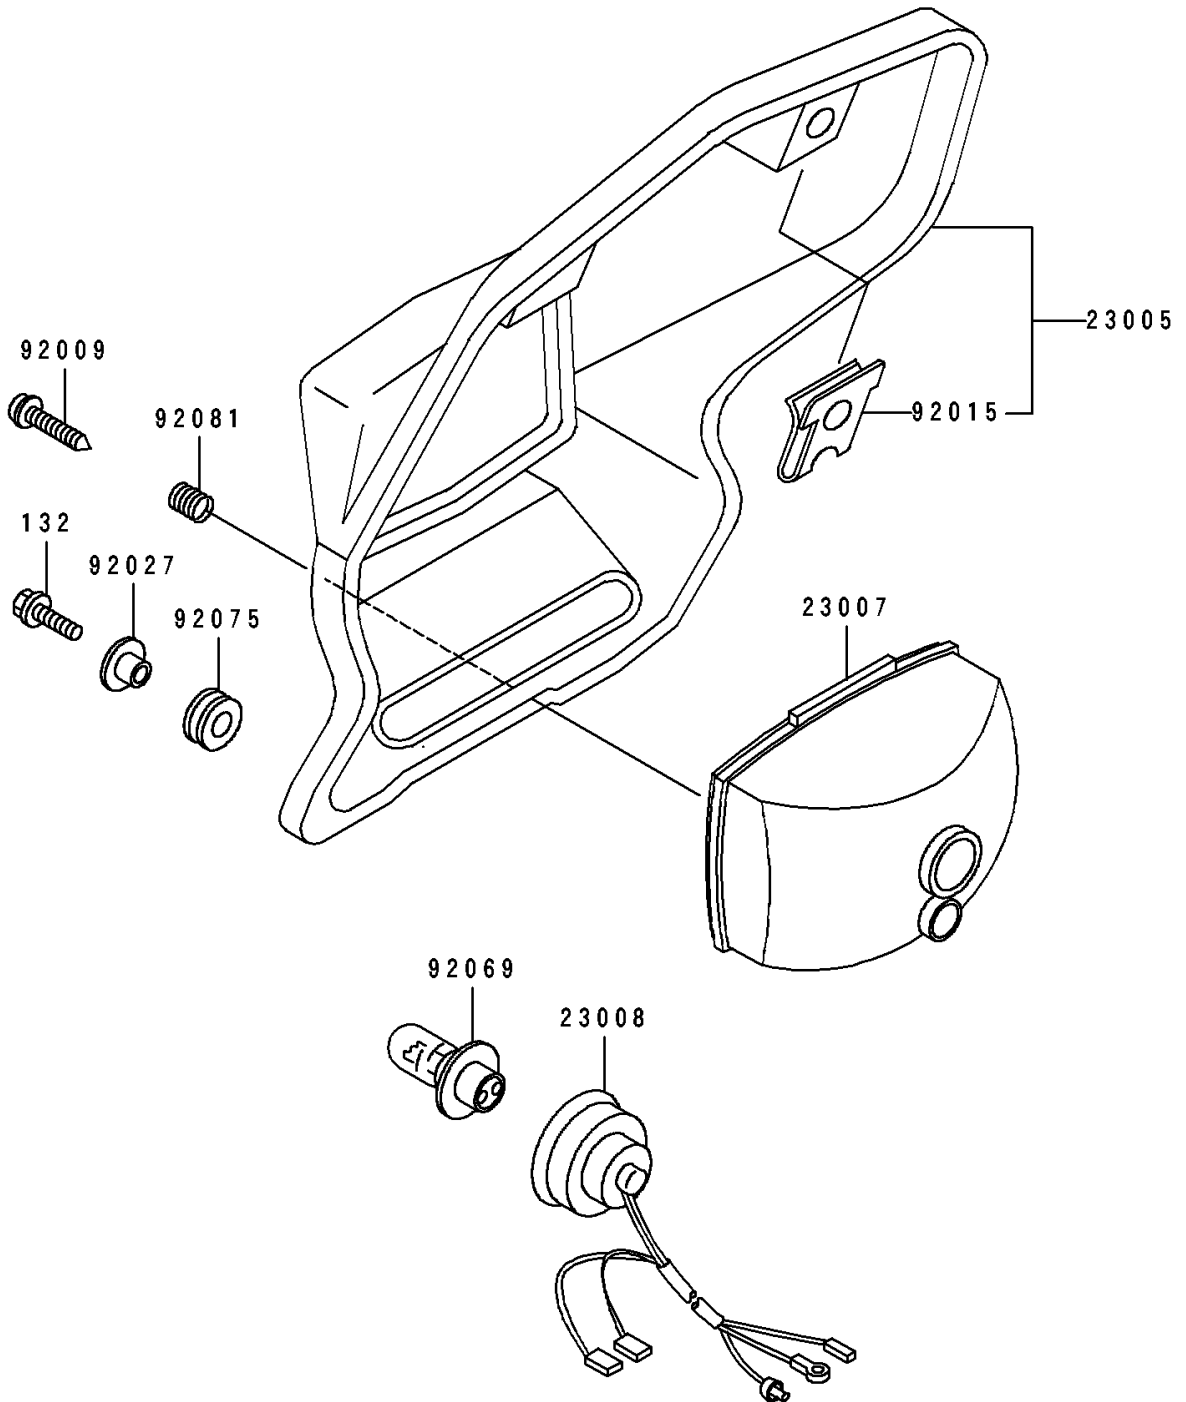

1993 KDX250 PARTS DIAGRAM

Headlight

F2710

1993 KDX250 PARTS LIST

Headlight

ITEM NAME	PART NUMBER	QUANTITY
BODY-COMP-HEAD LAMP, GREEN/WHIT (Ref # 23005)	23005-1093-AC	1
LENS-COMP, HEAD LAMP (Ref # 23007)	23007-1246	1
SOCKET-ASSY, HEAD LAMP (Ref # 23008)	23008-1435	1
SCREW (Ref # 92009)	92009-1583	1
NUT, 6MM (Ref # 92015)	92015-1826	2
COLLAR, L=9.6 (Ref # 92027)	92027-1045	2
BULB, 12V 30/30W (Ref # 92069)	92069-1080	1
DAMPER (Ref # 92075)	92075-1028	2
SPRING, FOCUS ADJUSTING (Ref # 92081)	92081-1519	1
BOLT-FLANGED-SMALL (Ref # 132)	132G0620	2