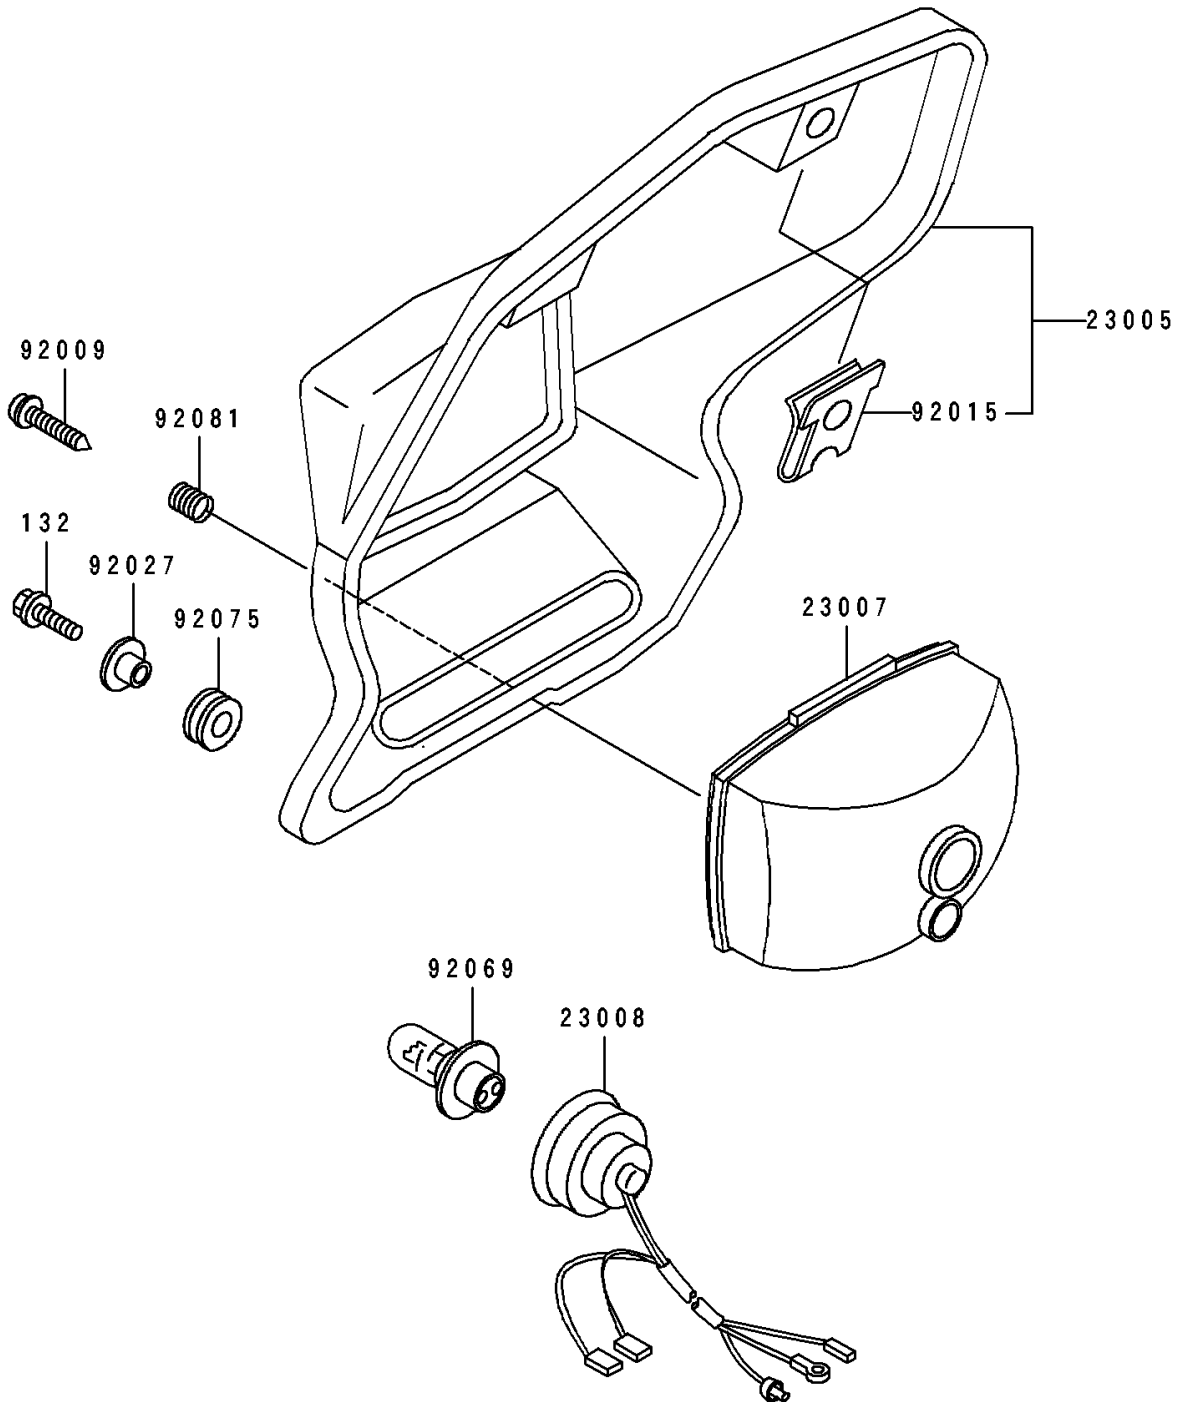

# 1993 KDX250 PARTS DIAGRAM

Headlight

F2710

# 1993 KDX250 PARTS LIST

## Headlight

| ITEM NAME                                     | PART NUMBER   | QUANTITY |
|---|---------------|----------|
| BODY-COMP-HEAD LAMP, GREEN/WHIT (Ref # 23005) | 23005-1093-AC | 1        |
| LENS-COMP, HEAD LAMP (Ref # 23007)            | 23007-1246    | 1        |
| SOCKET-ASSY, HEAD LAMP (Ref # 23008)          | 23008-1435    | 1        |
| SCREW (Ref # 92009)                           | 92009-1583    | 1        |
| NUT, 6MM (Ref # 92015)                        | 92015-1826    | 2        |
| COLLAR, L=9.6 (Ref # 92027)                   | 92027-1045    | 2        |
| BULB, 12V 30/30W (Ref # 92069)                | 92069-1080    | 1        |
| DAMPER (Ref # 92075)                          | 92075-1028    | 2        |
| SPRING, FOCUS ADJUSTING (Ref # 92081)         | 92081-1519    | 1        |
| BOLT-FLANGED-SMALL (Ref # 132)                | 132G0620      | 2        |