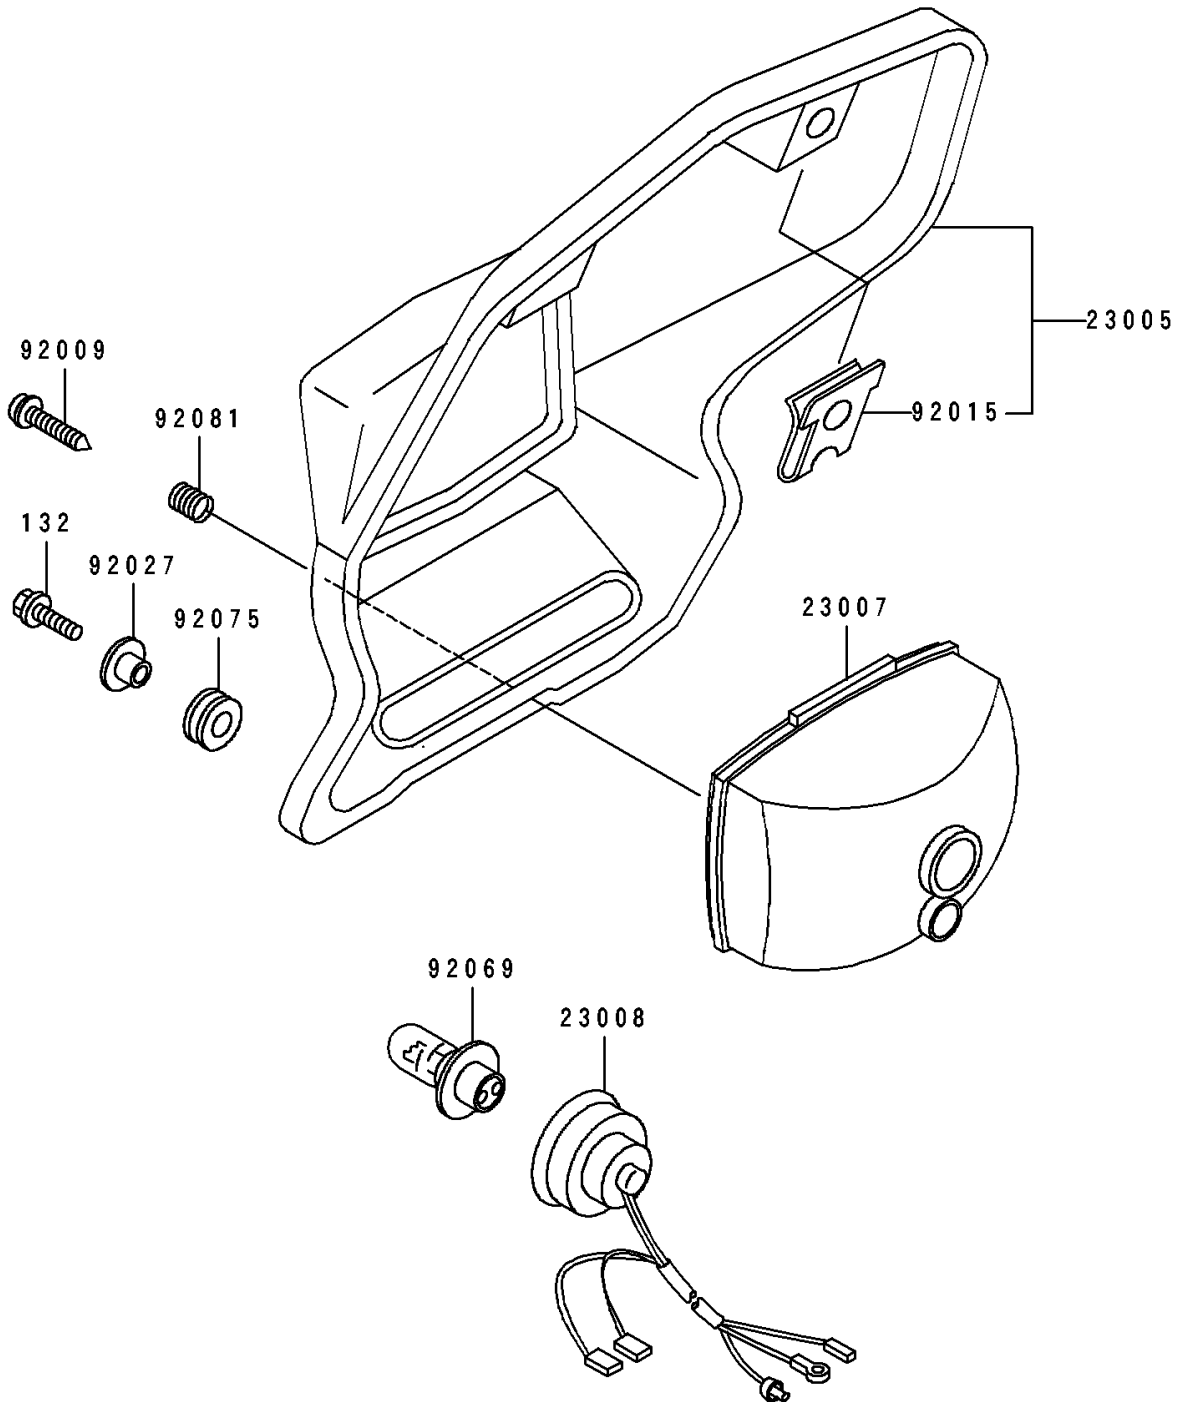

1994 KDX250 PARTS DIAGRAM

Headlight

F2710

1994 KDX250 PARTS LIST

Headlight

ITEM NAME	PART NUMBER	QUANTITY
BODY-COMP-HEAD LAMP, GREEN/WHIT (Ref # 23005)	23005-1093-AC	1
LENS-COMP, HEAD LAMP (Ref # 23007)	23007-1246	1
SOCKET-ASSY, HEAD LAMP (Ref # 23008)	23008-1435	1
SCREW (Ref # 92009)	92009-1583	1
NUT, 6MM (Ref # 92015)	92015-1826	2
COLLAR, L=9.6 (Ref # 92027)	92027-1045	2
BULB, 12V 30/30W (Ref # 92069)	92069-1080	1
DAMPER (Ref # 92075)	92075-1028	2
SPRING, FOCUS ADJUSTING (Ref # 92081)	92081-1519	1
BOLT-FLANGED-SMALL (Ref # 132)	132G0620	2