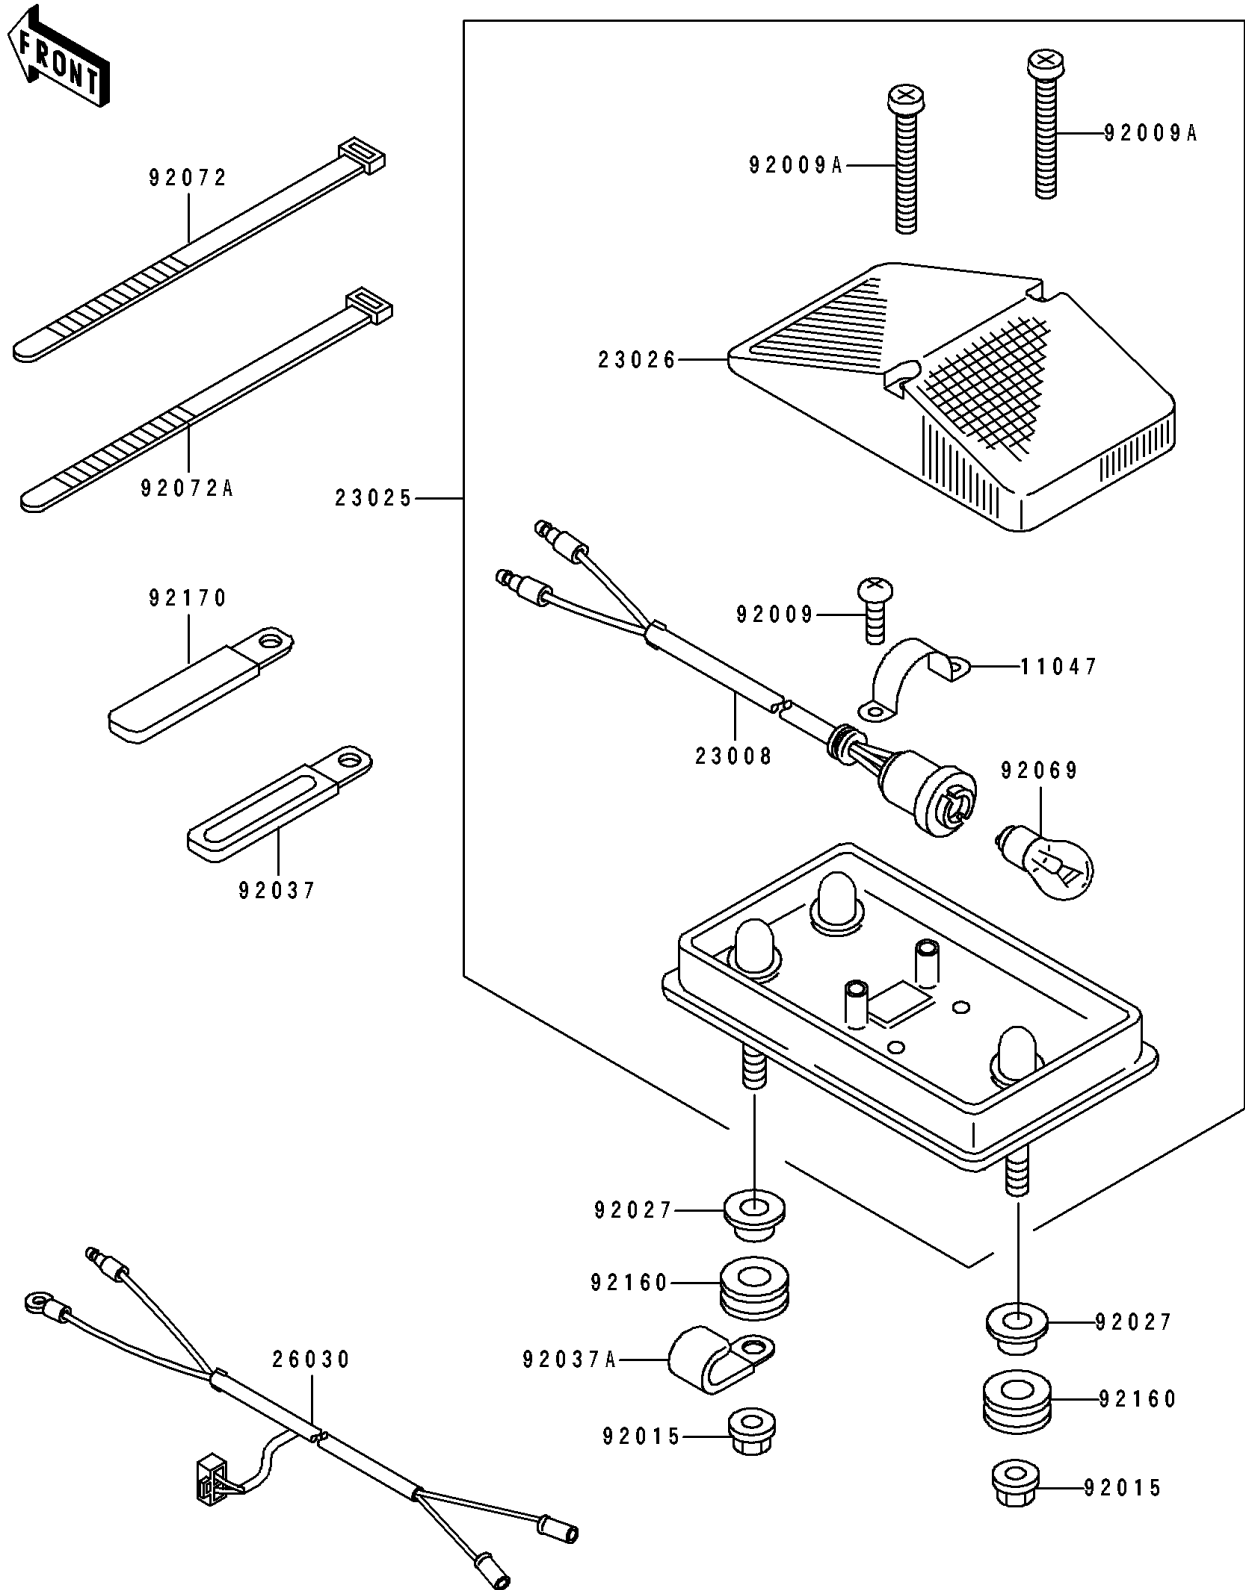

1991 KDX250 PARTS DIAGRAM

Taillight

F2720

1991 KDX250 PARTS LIST

Taillight

ITEM NAME	PART NUMBER	QUANTITY
BRACKET,TAIL LAMP (Ref # 11047)	11047-1238	1
SOCKET-ASSY,TAIL LAMP (Ref # 23008)	23008-1462	1
LAMP-TAIL (Ref # 23025)	23025-1215	1
LENS,TAIL LAMP (Ref # 23026)	23026-1131	1
HARNESS,TAIL LAMP (Ref # 26030)	26030-1076	1
SCREW,TAPPING,4X10 (Ref # 92009)	92009-1021	2
SCREW,TAPPING,4X30 (Ref # 92009A)	92009-1647	2
NUT,FLANGED,6MM (Ref # 92015)	92015-1367	3
COLLAR,L=14.1 (Ref # 92027)	92027-1920	3
CLAMP (Ref # 92037)	92037-1608	1
CLAMP,WIRING HARNESS (Ref # 92037A)	92037-1877	1
BULB,12V 10W (Ref # 92069)	92069-1072	1
BAND,L=185 (Ref # 92072)	92072-1195	7
BAND,L=250 (Ref # 92072A)	92072-1237	1
DAMPER (Ref # 92160)	92160-1167	3
CLAMP (Ref # 92170)	92170-1114	1