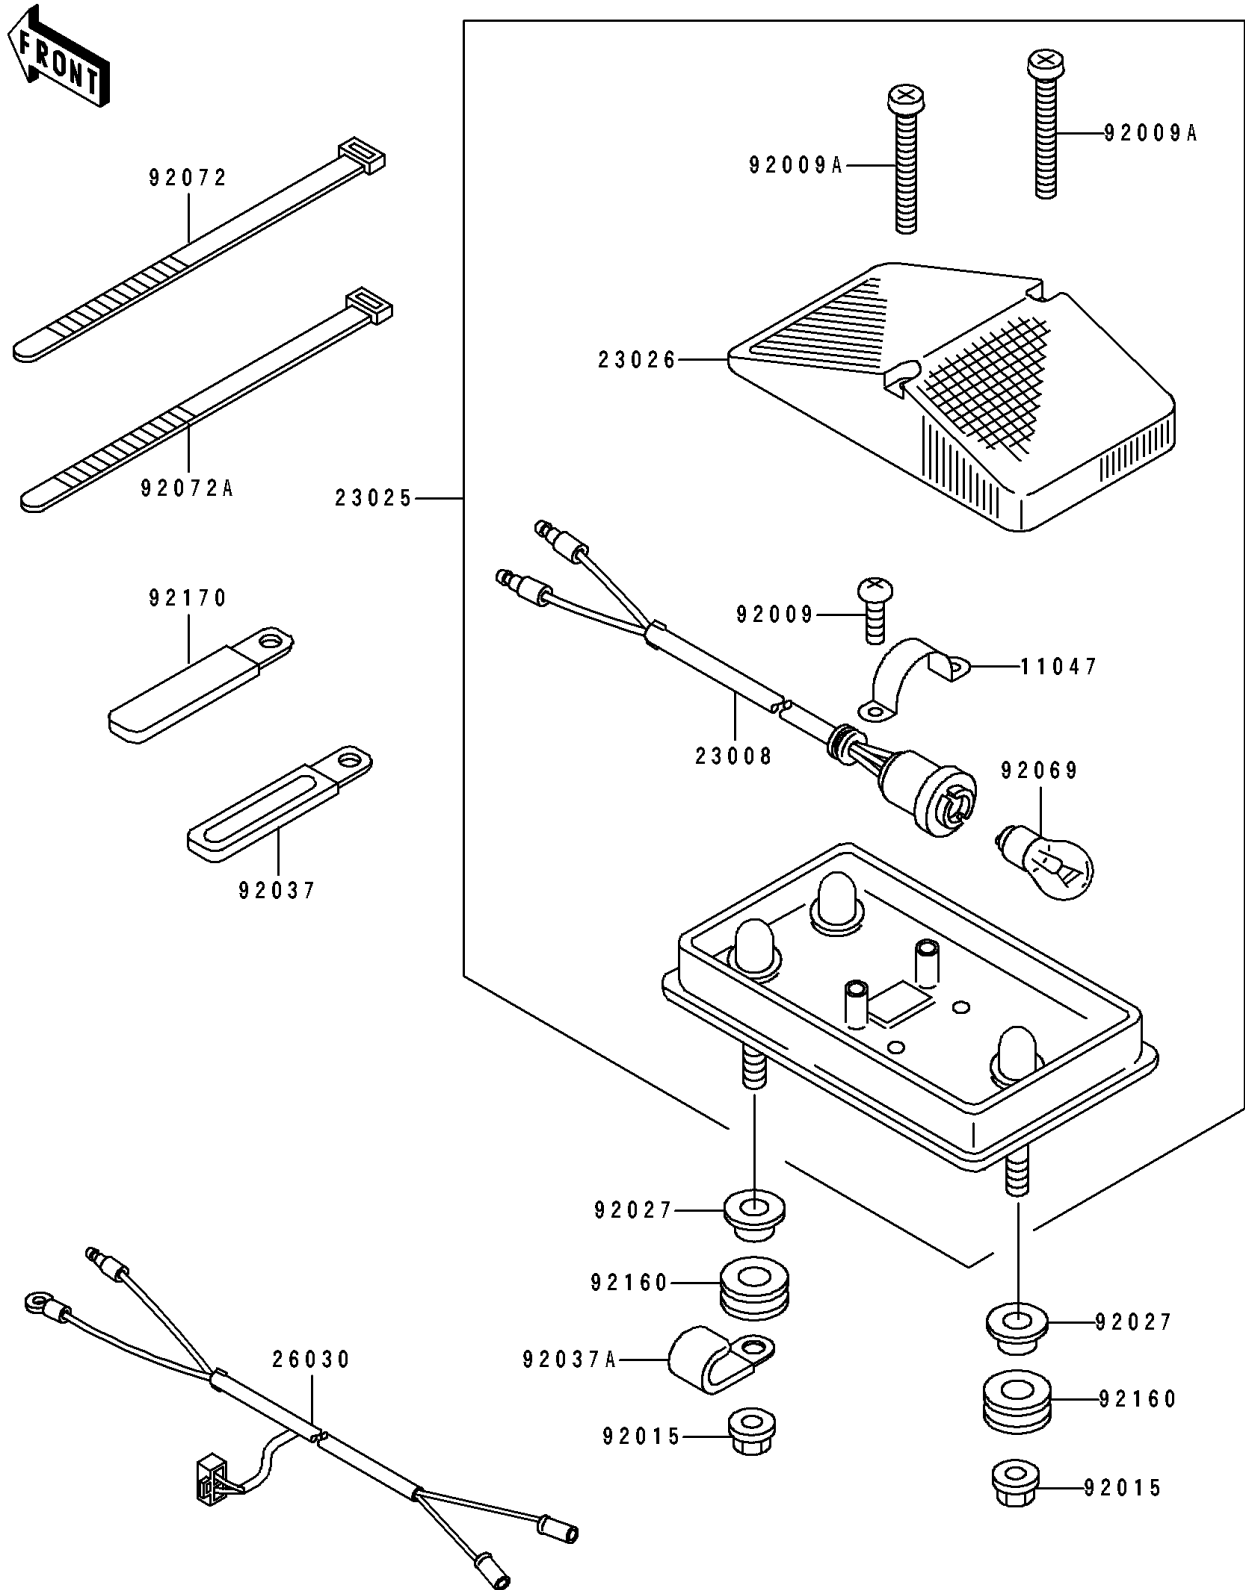

1992 KDX250 PARTS DIAGRAM

Taillight

F2720

1992 KDX250 PARTS LIST

Taillight

ITEM NAME	PART NUMBER	QUANTITY
BRACKET,TAIL LAMP (Ref # 11047)	11047-1238	1
SOCKET-ASSY,TAIL LAMP (Ref # 23008)	23008-1462	1
LAMP-TAIL (Ref # 23025)	23025-1215	1
LENS,TAIL LAMP (Ref # 23026)	23026-1131	1
HARNESS,TAIL LAMP (Ref # 26030)	26030-1076	1
SCREW,TAPPING,4X10 (Ref # 92009)	92009-1021	2
SCREW,TAPPING,4X30 (Ref # 92009A)	92009-1647	2
NUT,FLANGED,6MM (Ref # 92015)	92015-1367	3
COLLAR,L=14.1 (Ref # 92027)	92027-1920	3
CLAMP (Ref # 92037)	92037-1608	1
CLAMP,WIRING HARNESS (Ref # 92037A)	92037-1877	1
BULB,12V 10W (Ref # 92069)	92069-1072	1
BAND,L=185 (Ref # 92072)	92072-1195	7
BAND,L=250 (Ref # 92072A)	92072-1237	1
DAMPER (Ref # 92160)	92160-1167	3
CLAMP (Ref # 92170)	92170-1114	1