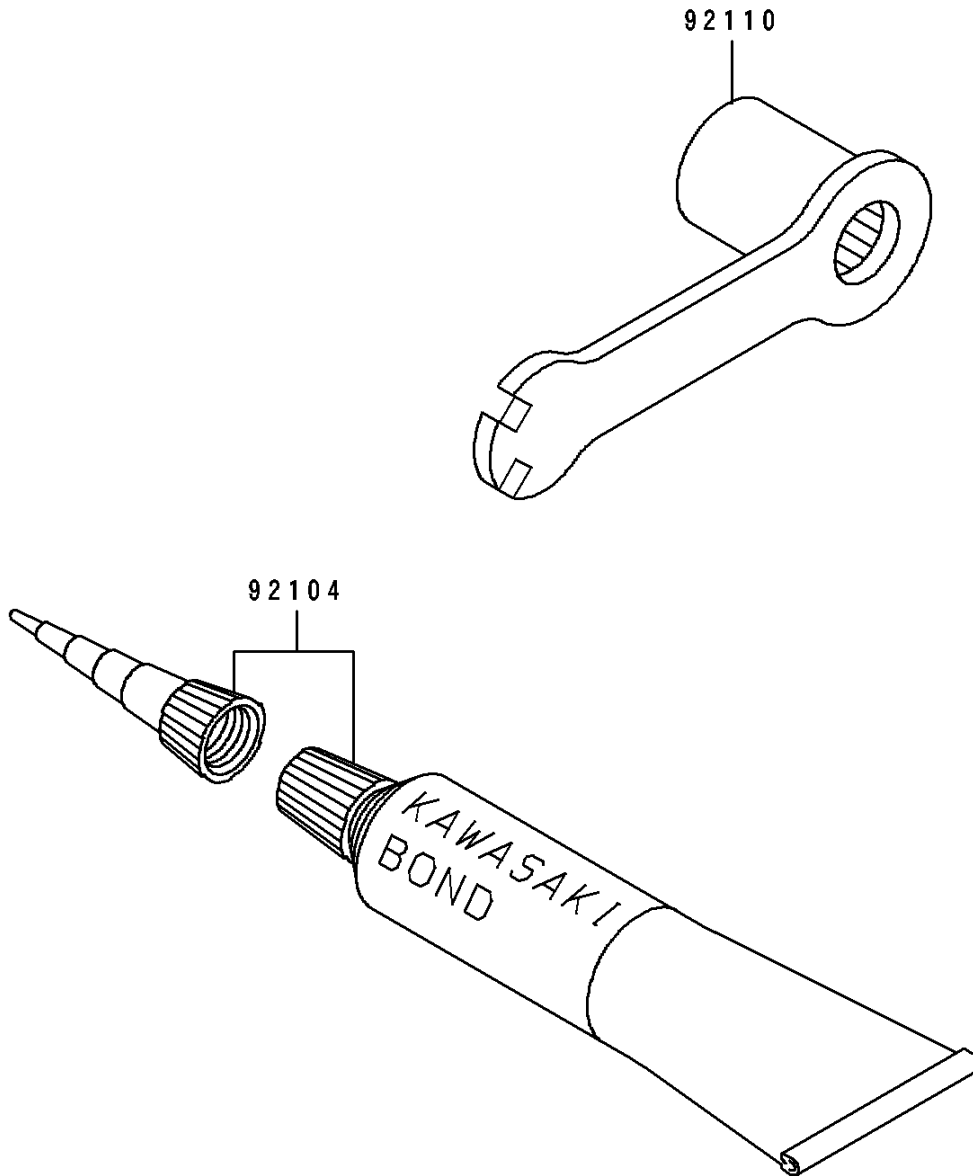

# 1991 KDX250 PARTS DIAGRAM

Owner's Tools

F2810

# 1991 KDX250 PARTS LIST

## Owner's Tools

ITEM NAME	PART NUMBER	QUANTITY
GASKET-LIQUID,TUBE,100G,SILVER (Ref # 92104)	92104-002	1
TOOL-WRENCH,BOX,21MM&SPOKE (Ref # 92110)	92110-1142	1