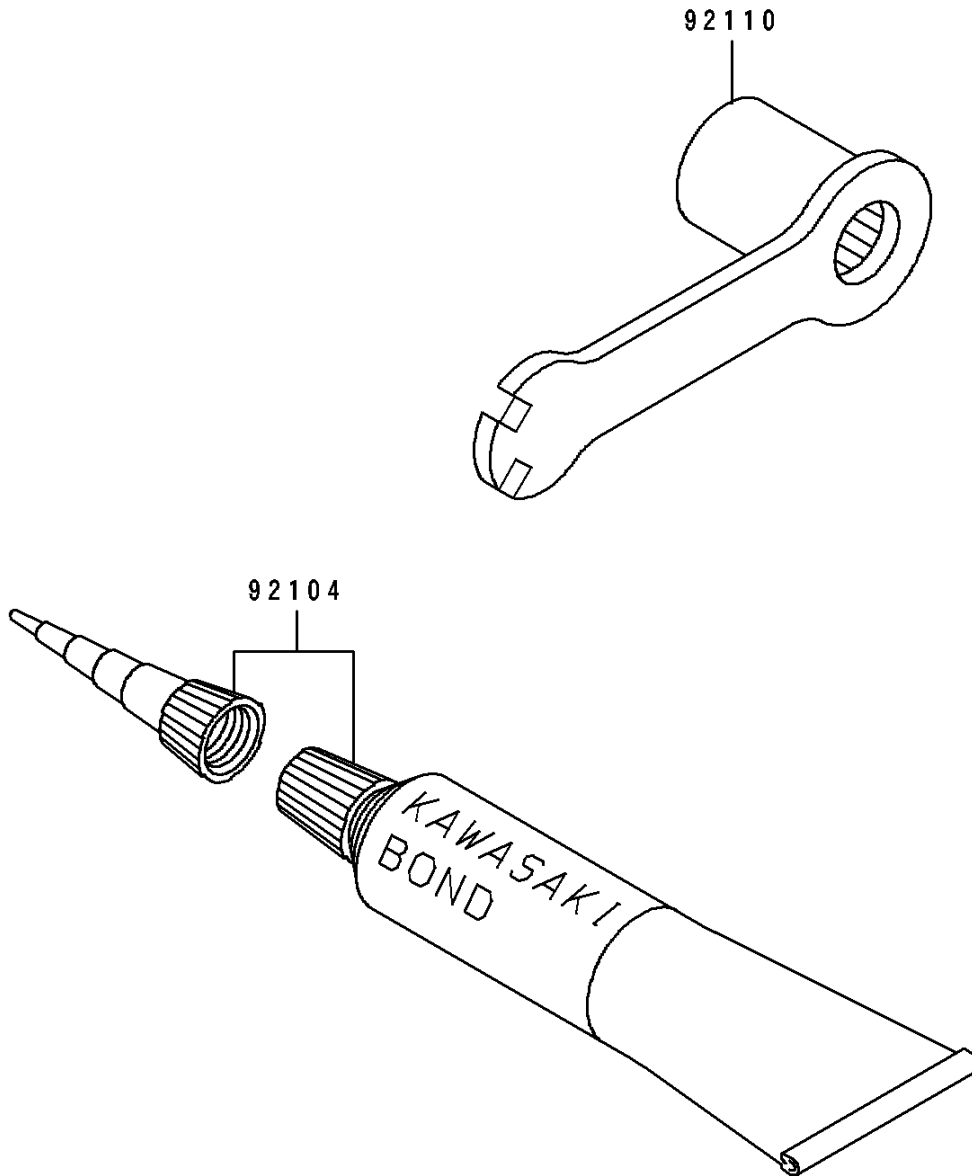

1992 KDX250 PARTS DIAGRAM

Owner's Tools

F2810

1992 KDX250 PARTS LIST

Owner's Tools

ITEM NAME	PART NUMBER	QUANTITY
GASKET-LIQUID,TUBE,100G,SILVER (Ref # 92104)	92104-002	1
TOOL-WRENCH,BOX,21MM&SPOKE (Ref # 92110)	92110-1142	1