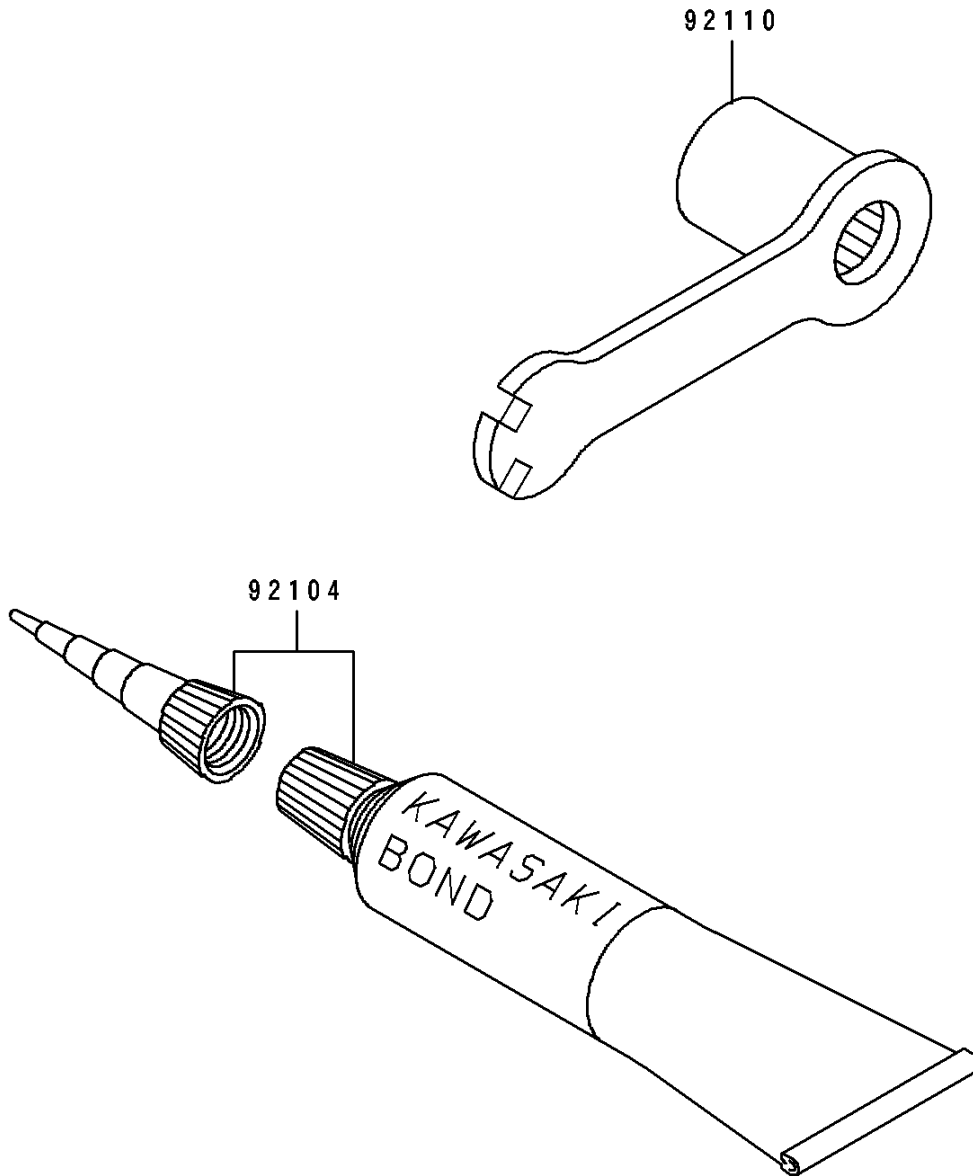

# 1993 KDX250 PARTS DIAGRAM

Owner's Tools

F2810

# 1993 KDX250 PARTS LIST

## Owner's Tools

| ITEM NAME                                    | PART NUMBER | QUANTITY |
|--|-------------|----------|
| GASKET-LIQUID,TUBE,100G,SILVER (Ref # 92104) | 92104-002   | 1        |
| TOOL-WRENCH,BOX,21MM&SPOKE (Ref # 92110)     | 92110-1142  | 1        |