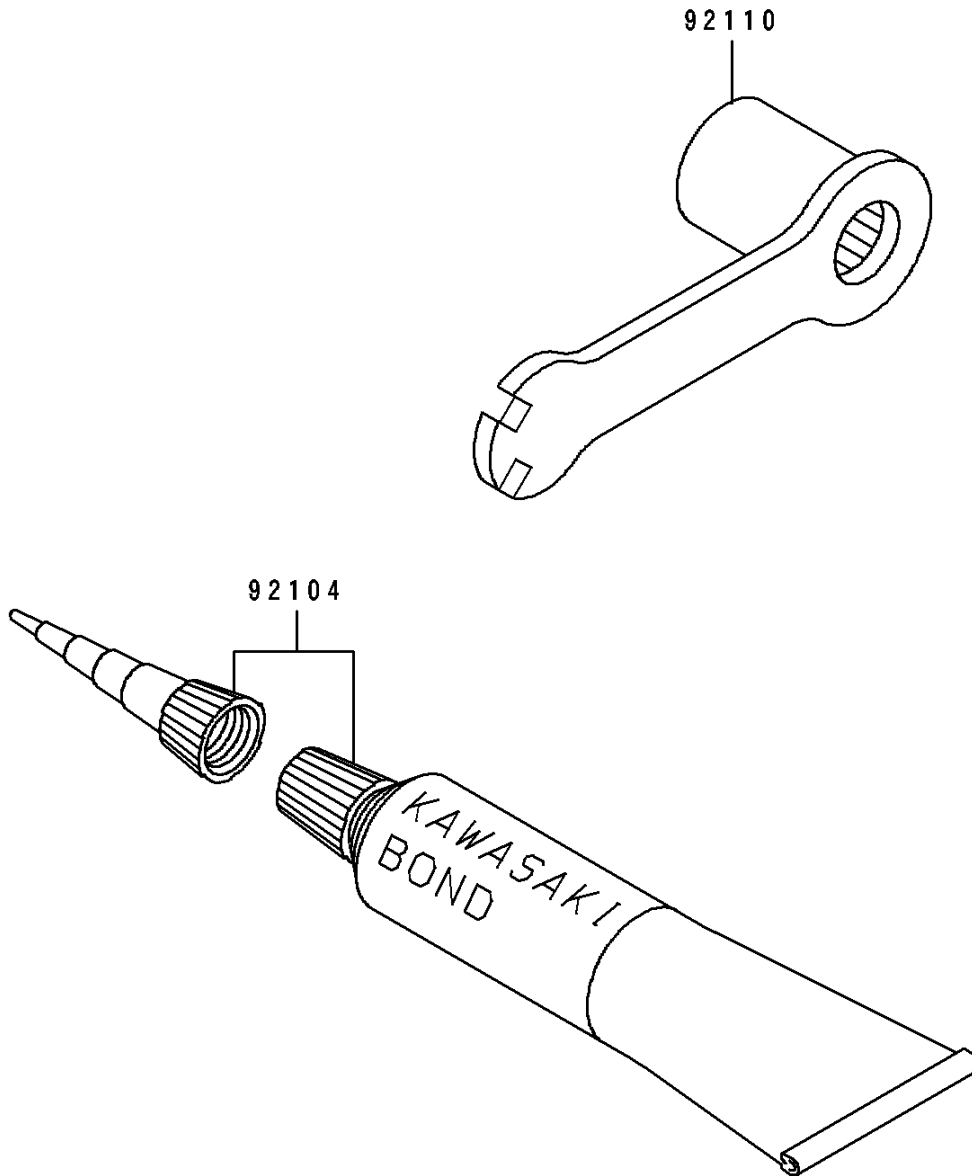

1994 KDX250 PARTS DIAGRAM

Owner's Tools

F2810

1994 KDX250 PARTS LIST

Owner's Tools

ITEM NAME	PART NUMBER	QUANTITY
GASKET-LIQUID,TUBE,100G,SILVER (Ref # 92104)	92104-002	1
TOOL-WRENCH,BOX,21MM&SPOKE (Ref # 92110)	92110-1142	1