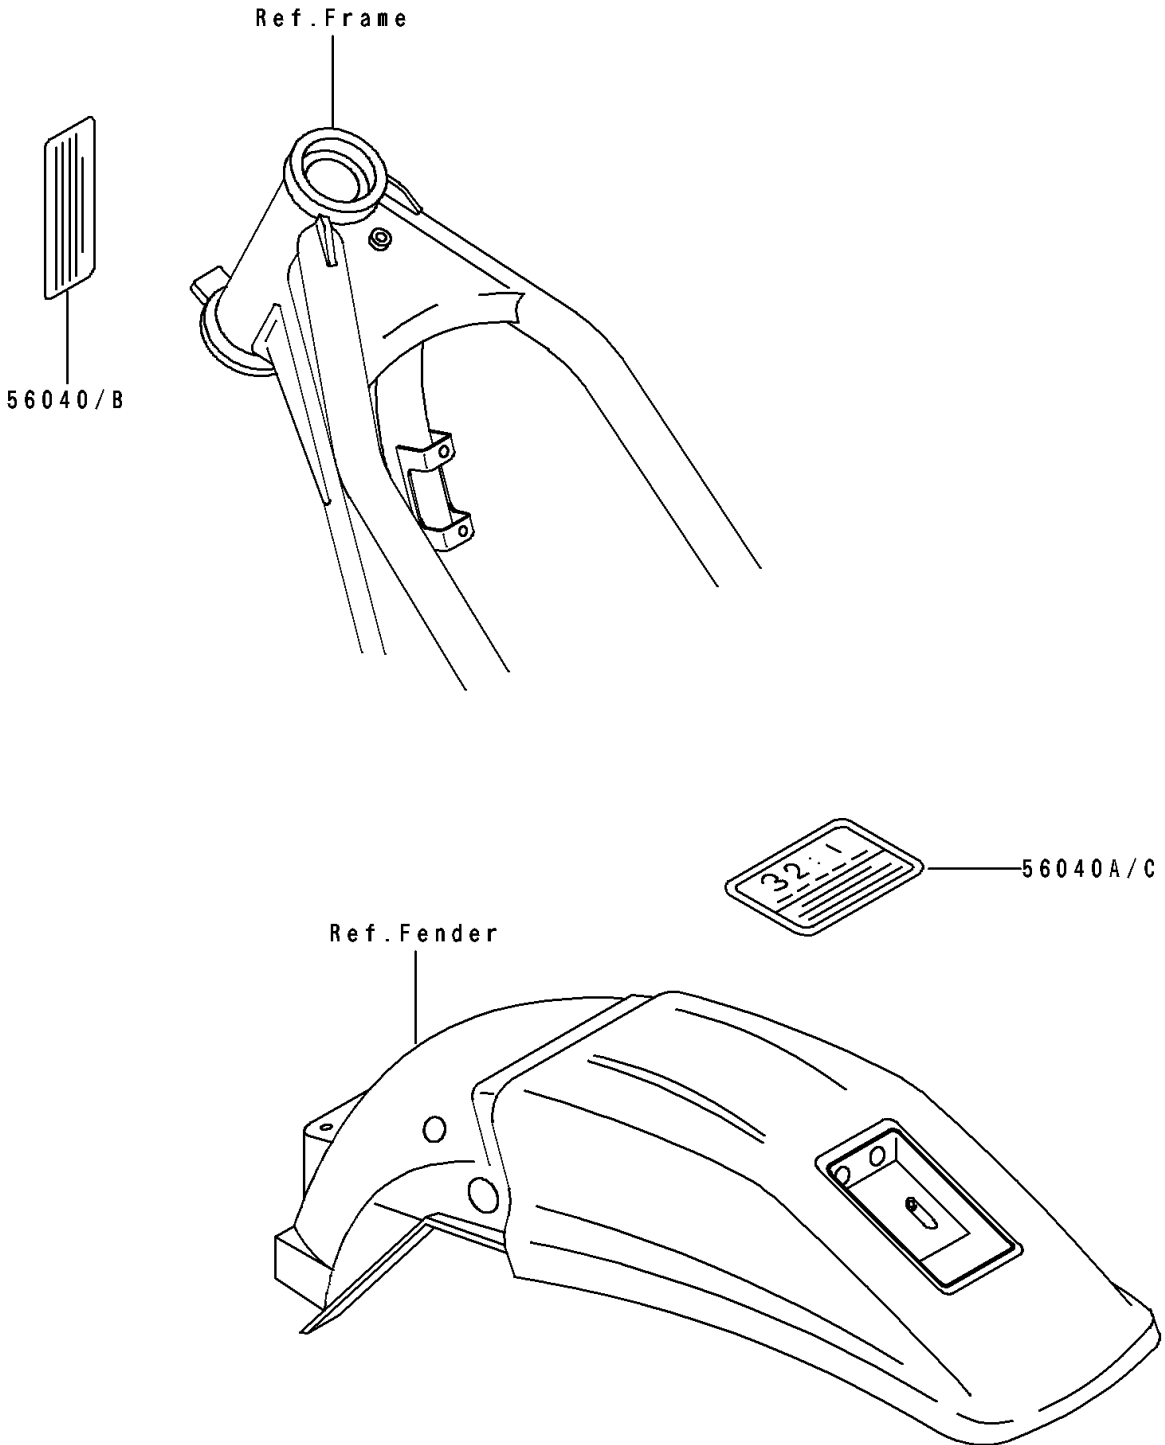

1991 KDX250 PARTS DIAGRAM

Labels

F 2 8 6 0

1991 KDX250 PARTS LIST

Labels

ITEM NAME	PART NUMBER	QUANTITY
LABEL-WARNING,OFF-ROAD VEHICLE (Ref # 56040)	56040-1018	1
LABEL-WARNING,GASOLINE/OIL (Ref # 56040A)	56040-1129	1
LABEL-WARNING,OFF-ROAD VEHICLE (Ref # 56040B)	56040-1304	1
LABEL-WARNING,GASOLINE/OIL (Ref # 56040C)	56040-1306	1