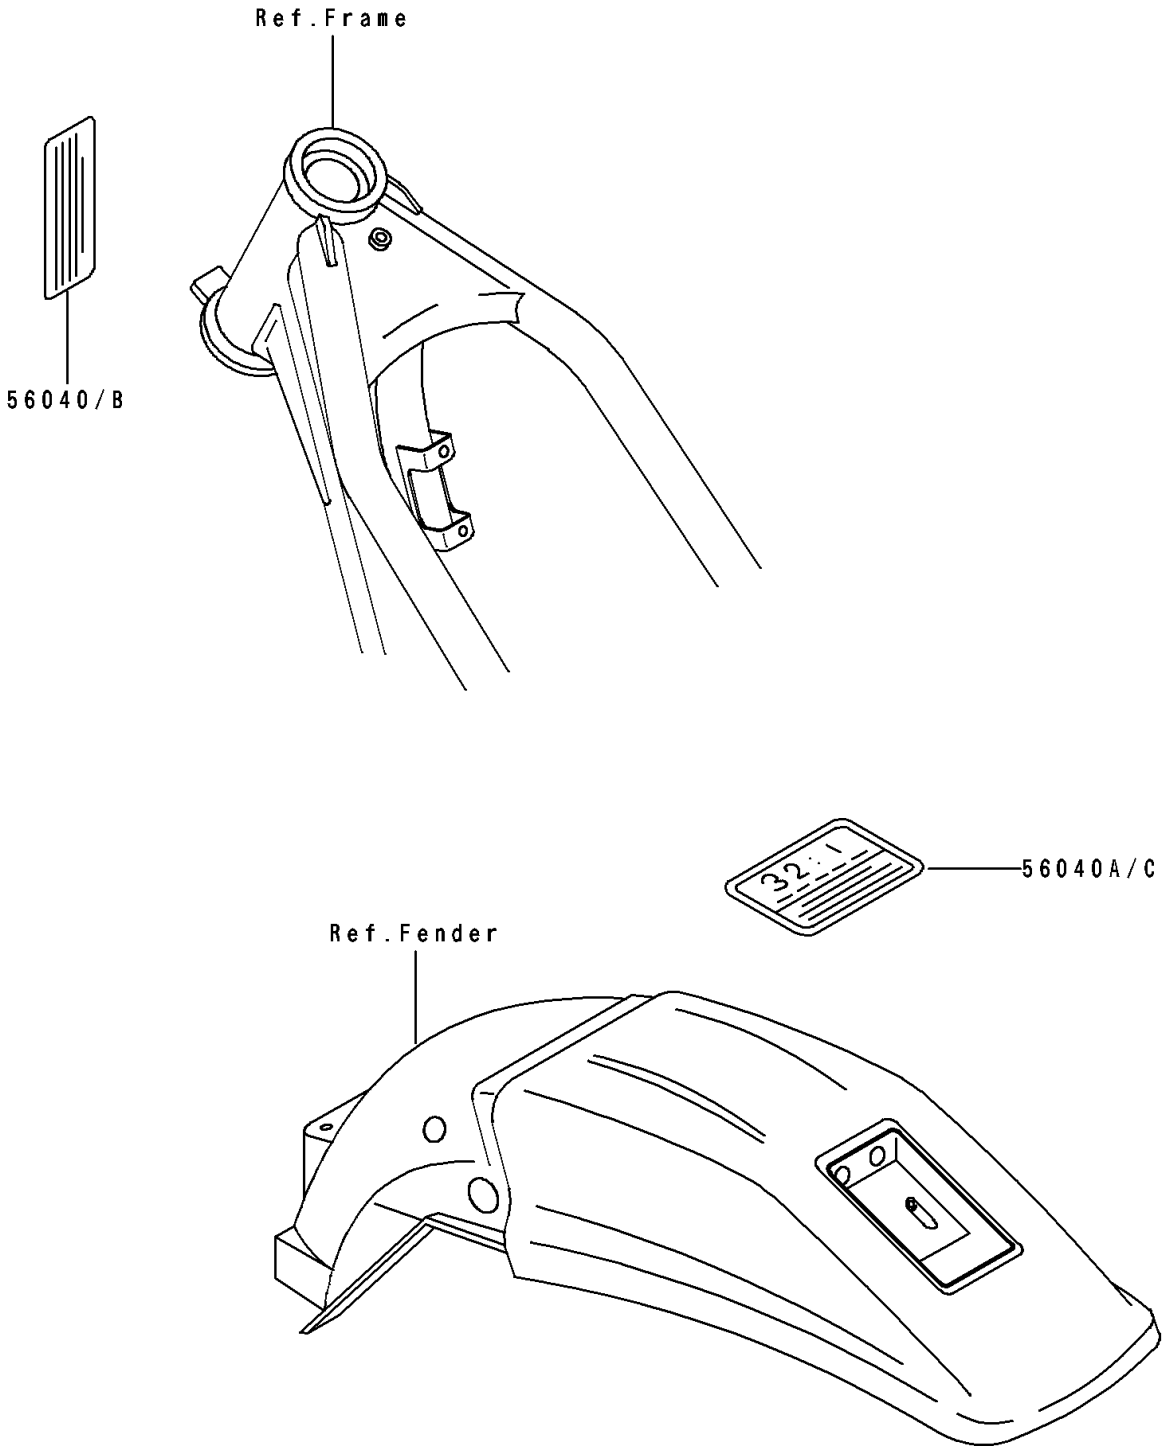

1993 KDX250 PARTS DIAGRAM

Labels

F 2 8 6 0

1993 KDX250 PARTS LIST

Labels

ITEM NAME	PART NUMBER	QUANTITY
LABEL-WARNING,OFF-ROAD VEHICLE (Ref # 56040)	56040-1018	1
LABEL-WARNING,GASOLINE/OIL (Ref # 56040A)	56040-1129	1
LABEL-WARNING,OFF-ROAD VEHICLE (Ref # 56040B)	56040-1304	1
LABEL-WARNING,GASOLINE/OIL (Ref # 56040C)	56040-1306	1