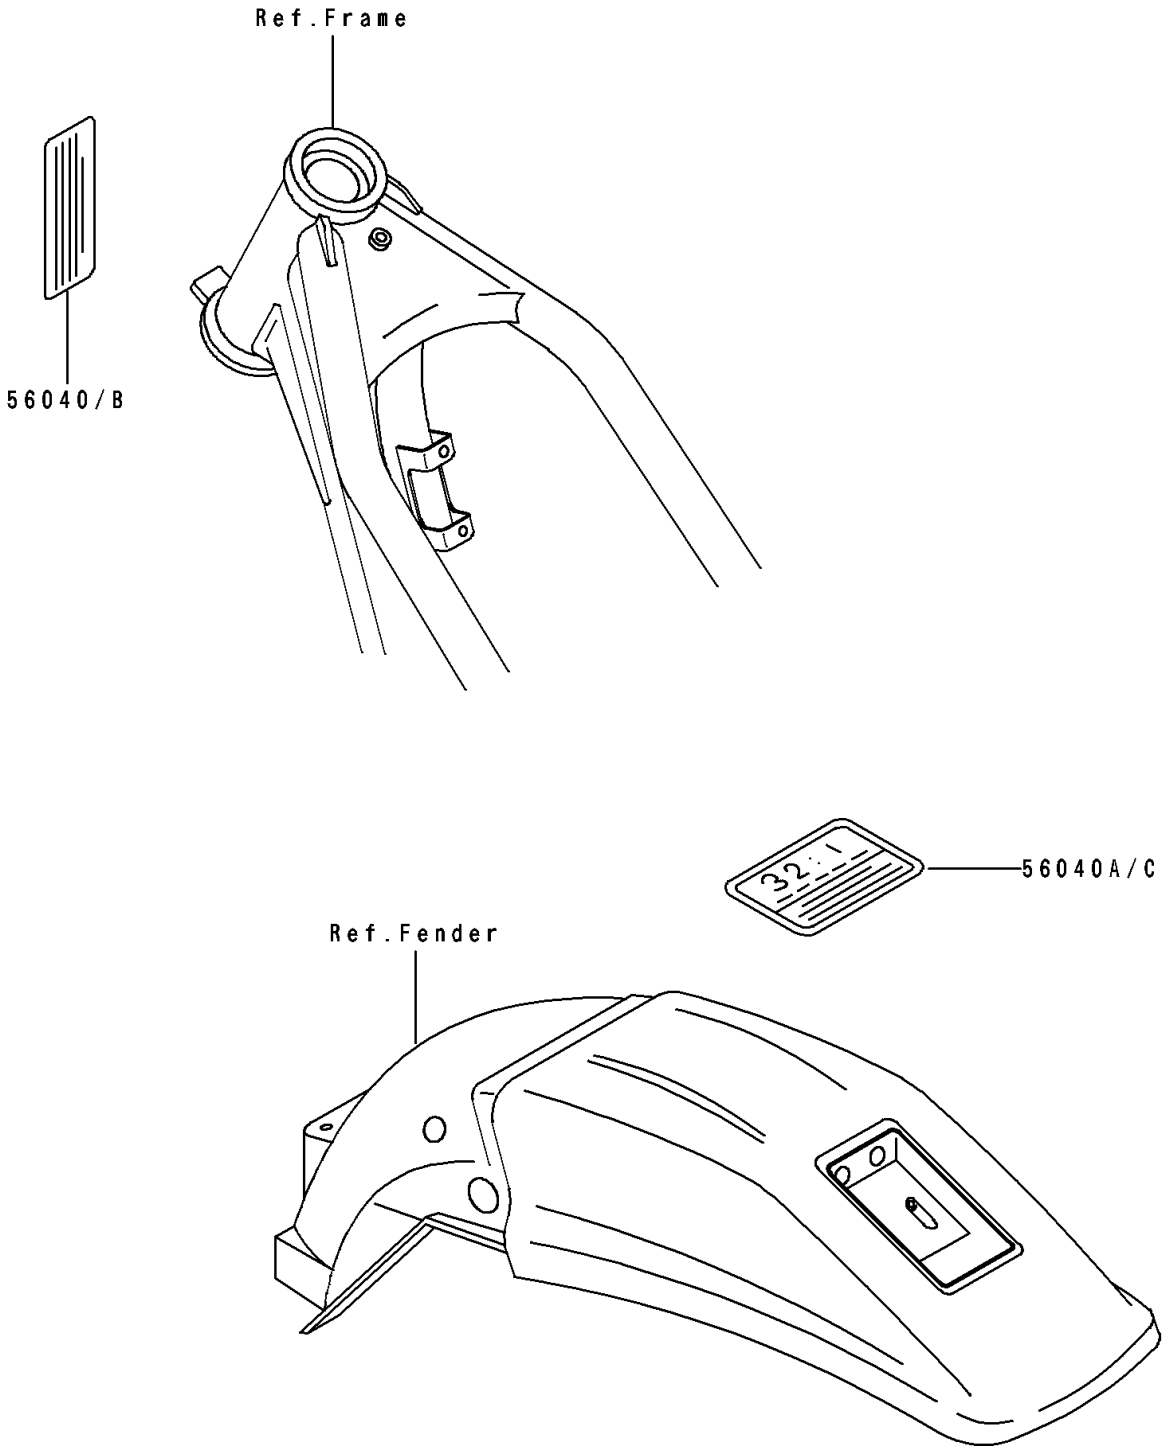

1993 KDX250 PARTS DIAGRAM

Labels

F 2 8 6 0

1993 KDX250 PARTS LIST

Labels

ITEM NAME	PART NUMBER	QUANTITY
LABEL-WARNING,OFF-ROAD VEHICLE (Ref # 56040)	56040-1018	1
LABEL-WARNING,GASOLINE/OIL (Ref # 56040A)	56040-1129	1
LABEL-WARNING,OFF-ROAD VEHICLE (Ref # 56040B)	56040-1304	1
LABEL-WARNING,GASOLINE/OIL (Ref # 56040C)	56040-1306	1