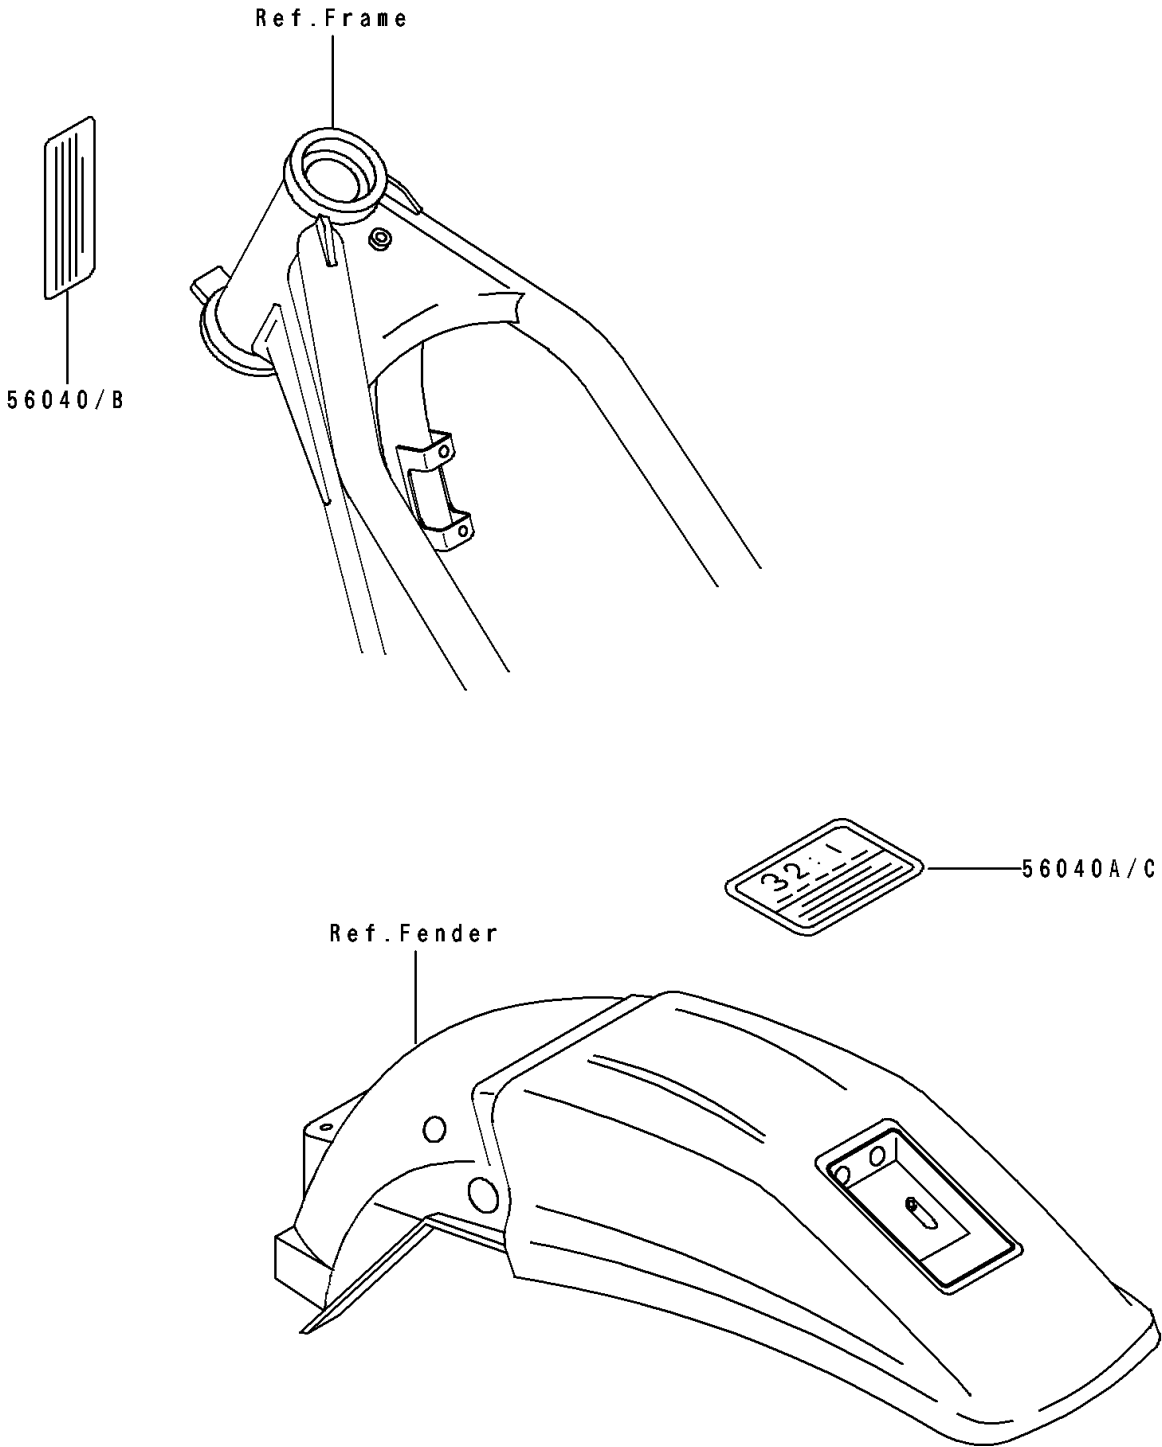

1994 KDX250 PARTS DIAGRAM

Labels

F 2 8 6 0

1994 KDX250 PARTS LIST

Labels

ITEM NAME	PART NUMBER	QUANTITY
LABEL-WARNING,OFF-ROAD VEHICLE (Ref # 56040)	56040-1018	1
LABEL-WARNING,GASOLINE/OIL (Ref # 56040A)	56040-1129	1
LABEL-WARNING,OFF-ROAD VEHICLE (Ref # 56040B)	56040-1304	1
LABEL-WARNING,GASOLINE/OIL (Ref # 56040C)	56040-1306	1