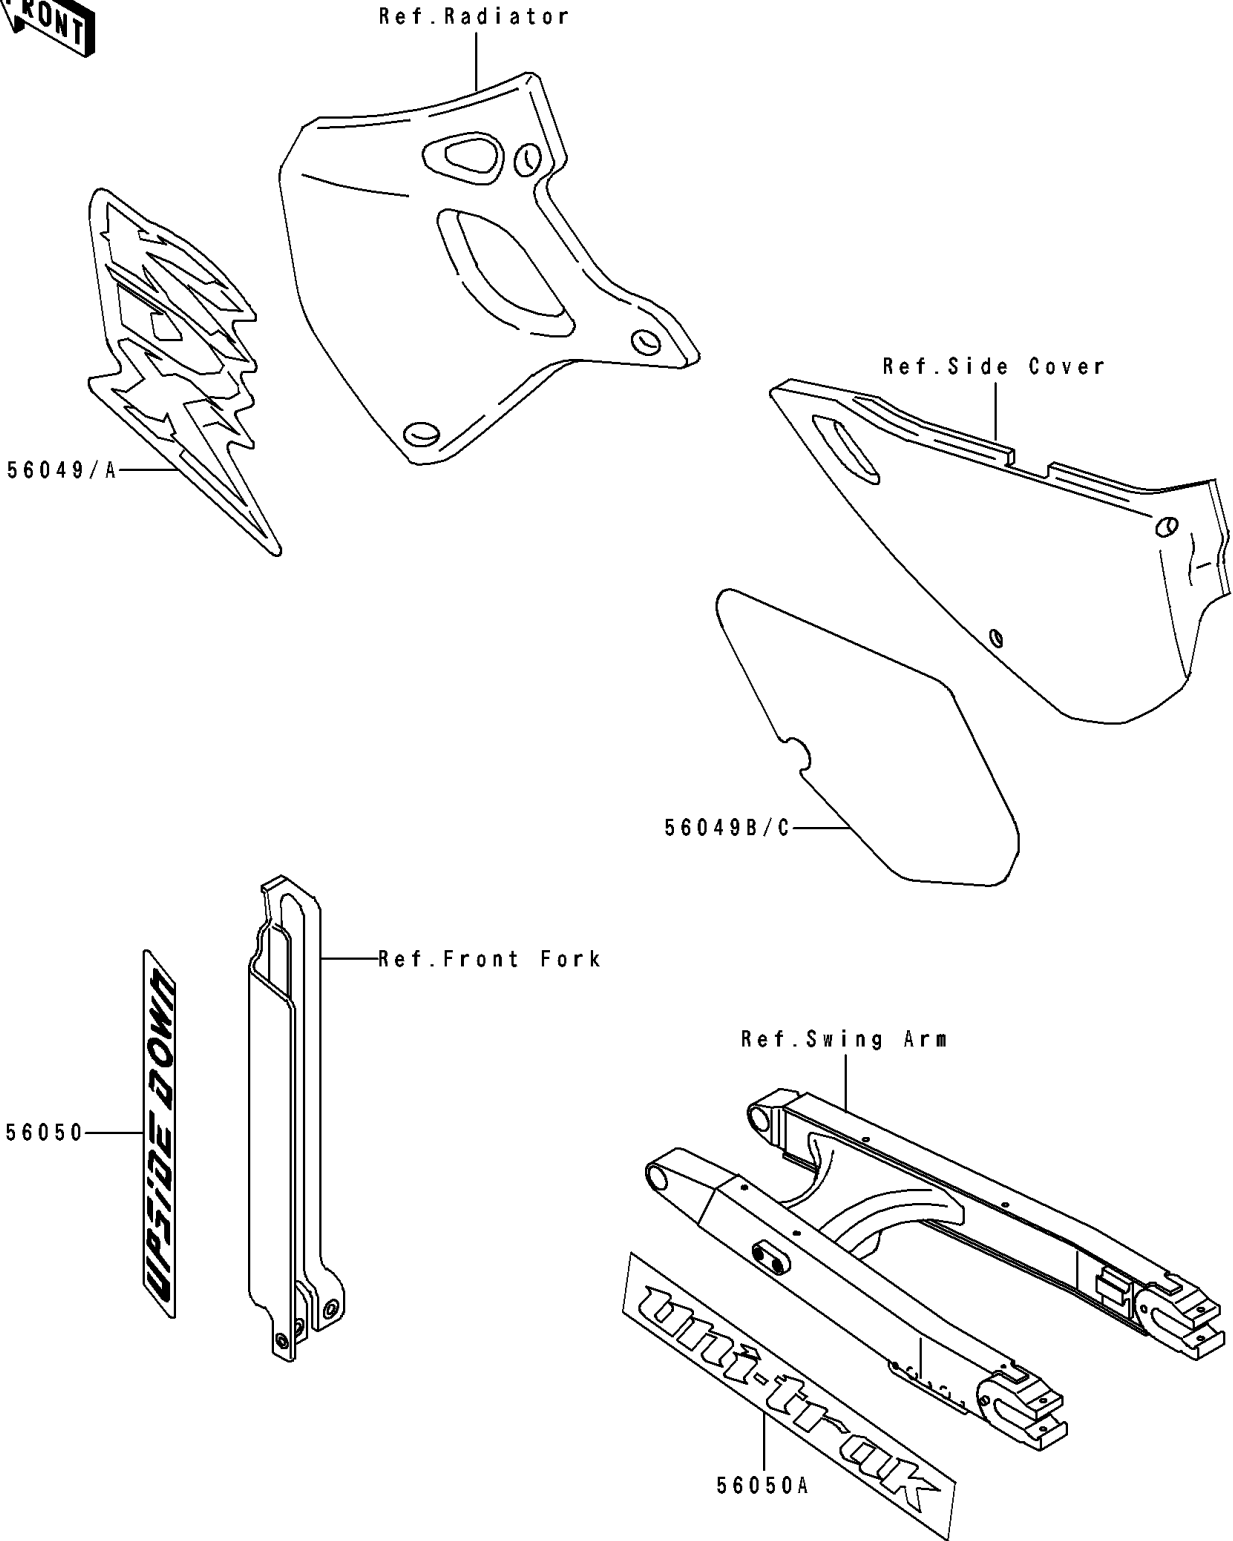

# 1991 KDX250 PARTS DIAGRAM

Decals(KDX250-D1)

F2861

# 1991 KDX250 PARTS LIST

Decals(KDX250-D1)

ITEM NAME	PART NUMBER	QUANTITY
PATTERN,SHROUD,LH (Ref # 56049)	56049-1886	1
PATTERN,SHROUD,RH (Ref # 56049A)	56049-1887	1
PATTERN,SIDE COVER,LH (Ref # 56049B)	56049-1888	1
PATTERN,SIDE COVER,RH (Ref # 56049C)	56049-1889	1
MARK,UPSIDE DOWN (Ref # 56050)	56050-1611	2
MARK,SWING ARM,UNI-TRAK (Ref # 56050A)	56050-1671	2