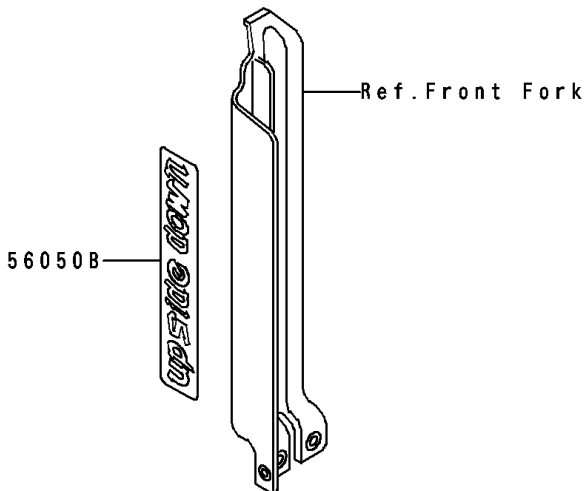

# 1992 KDX250 PARTS DIAGRAM

Decals(KDX250-D2)

F2861A

# 1992 KDX250 PARTS LIST

Decals(KDX250-D2)

ITEM NAME	PART NUMBER	QUANTITY
PATTERN,SIDE COVER,LH (Ref # 56049)	56049-1888	1
PATTERN,SIDE COVER,RH (Ref # 56049A)	56049-1889	1
MARK,SWING ARM,LH (Ref # 56050)	56050-1748	1
MARK,SWING ARM,RH (Ref # 56050A)	56050-1749	1
MARK,UP SIDE DOWN (Ref # 56050B)	56050-1750	2
PATTERN,SHROUD,LH (Ref # 56060)	56060-1008	1
PATTERN,SHROUD,RH (Ref # 56060A)	56060-1009	1