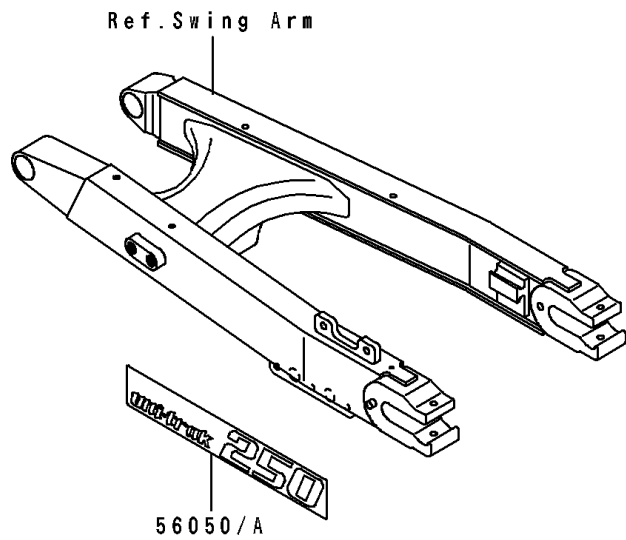

# 1992 KDX250 PARTS DIAGRAM

Decals(KDX250-D2)

F2861A

# 1992 KDX250 PARTS LIST

Decals(KDX250-D2)

ITEM NAME	PART NUMBER	QUANTITY
PATTERN,SIDE COVER,LH (Ref # 56049)	56049-1888	1
PATTERN,SIDE COVER,RH (Ref # 56049A)	56049-1889	1
MARK,SWING ARM,LH (Ref # 56050)	56050-1748	1
MARK,SWING ARM,RH (Ref # 56050A)	56050-1749	1
MARK,UP SIDE DOWN (Ref # 56050B)	56050-1750	2
PATTERN,SHROUD,LH (Ref # 56060)	56060-1008	1
PATTERN,SHROUD,RH (Ref # 56060A)	56060-1009	1