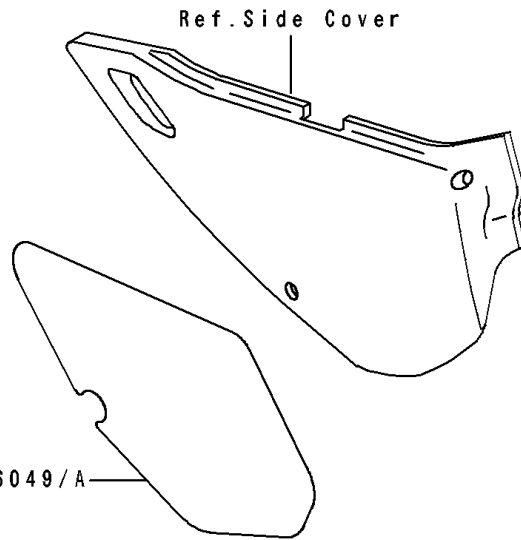

# 1992 KDX250 PARTS DIAGRAM

Decals(KDX250-D2)

F2861A

# 1992 KDX250 PARTS LIST

Decals(KDX250-D2)

ITEM NAME	PART NUMBER	QUANTITY
PATTERN,SIDE COVER,LH (Ref # 56049)	56049-1888	1
PATTERN,SIDE COVER,RH (Ref # 56049A)	56049-1889	1
MARK,SWING ARM,LH (Ref # 56050)	56050-1748	1
MARK,SWING ARM,RH (Ref # 56050A)	56050-1749	1
MARK,UP SIDE DOWN (Ref # 56050B)	56050-1750	2
PATTERN,SHROUD,LH (Ref # 56060)	56060-1008	1
PATTERN,SHROUD,RH (Ref # 56060A)	56060-1009	1