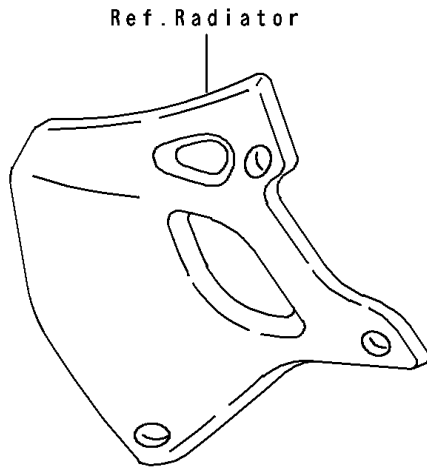

# 1992 KDX250 PARTS DIAGRAM

Decals(KDX250-D2)

F2861A

# 1992 KDX250 PARTS LIST

Decals(KDX250-D2)

ITEM NAME	PART NUMBER	QUANTITY
PATTERN,SIDE COVER,LH (Ref # 56049)	56049-1888	1
PATTERN,SIDE COVER,RH (Ref # 56049A)	56049-1889	1
MARK,SWING ARM,LH (Ref # 56050)	56050-1748	1
MARK,SWING ARM,RH (Ref # 56050A)	56050-1749	1
MARK,UP SIDE DOWN (Ref # 56050B)	56050-1750	2
PATTERN,SHROUD,LH (Ref # 56060)	56060-1008	1
PATTERN,SHROUD,RH (Ref # 56060A)	56060-1009	1