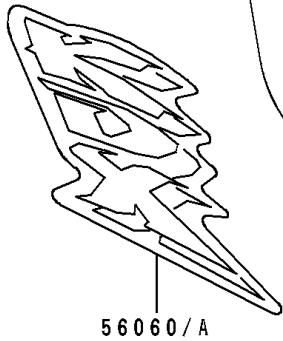

# 1992 KDX250 PARTS DIAGRAM

Decals(KDX250-D2)

F2861A

# 1992 KDX250 PARTS LIST

Decals(KDX250-D2)

ITEM NAME	PART NUMBER	QUANTITY
PATTERN,SIDE COVER,LH (Ref # 56049)	56049-1888	1
PATTERN,SIDE COVER,RH (Ref # 56049A)	56049-1889	1
MARK,SWING ARM,LH (Ref # 56050)	56050-1748	1
MARK,SWING ARM,RH (Ref # 56050A)	56050-1749	1
MARK,UP SIDE DOWN (Ref # 56050B)	56050-1750	2
PATTERN,SHROUD,LH (Ref # 56060)	56060-1008	1
PATTERN,SHROUD,RH (Ref # 56060A)	56060-1009	1