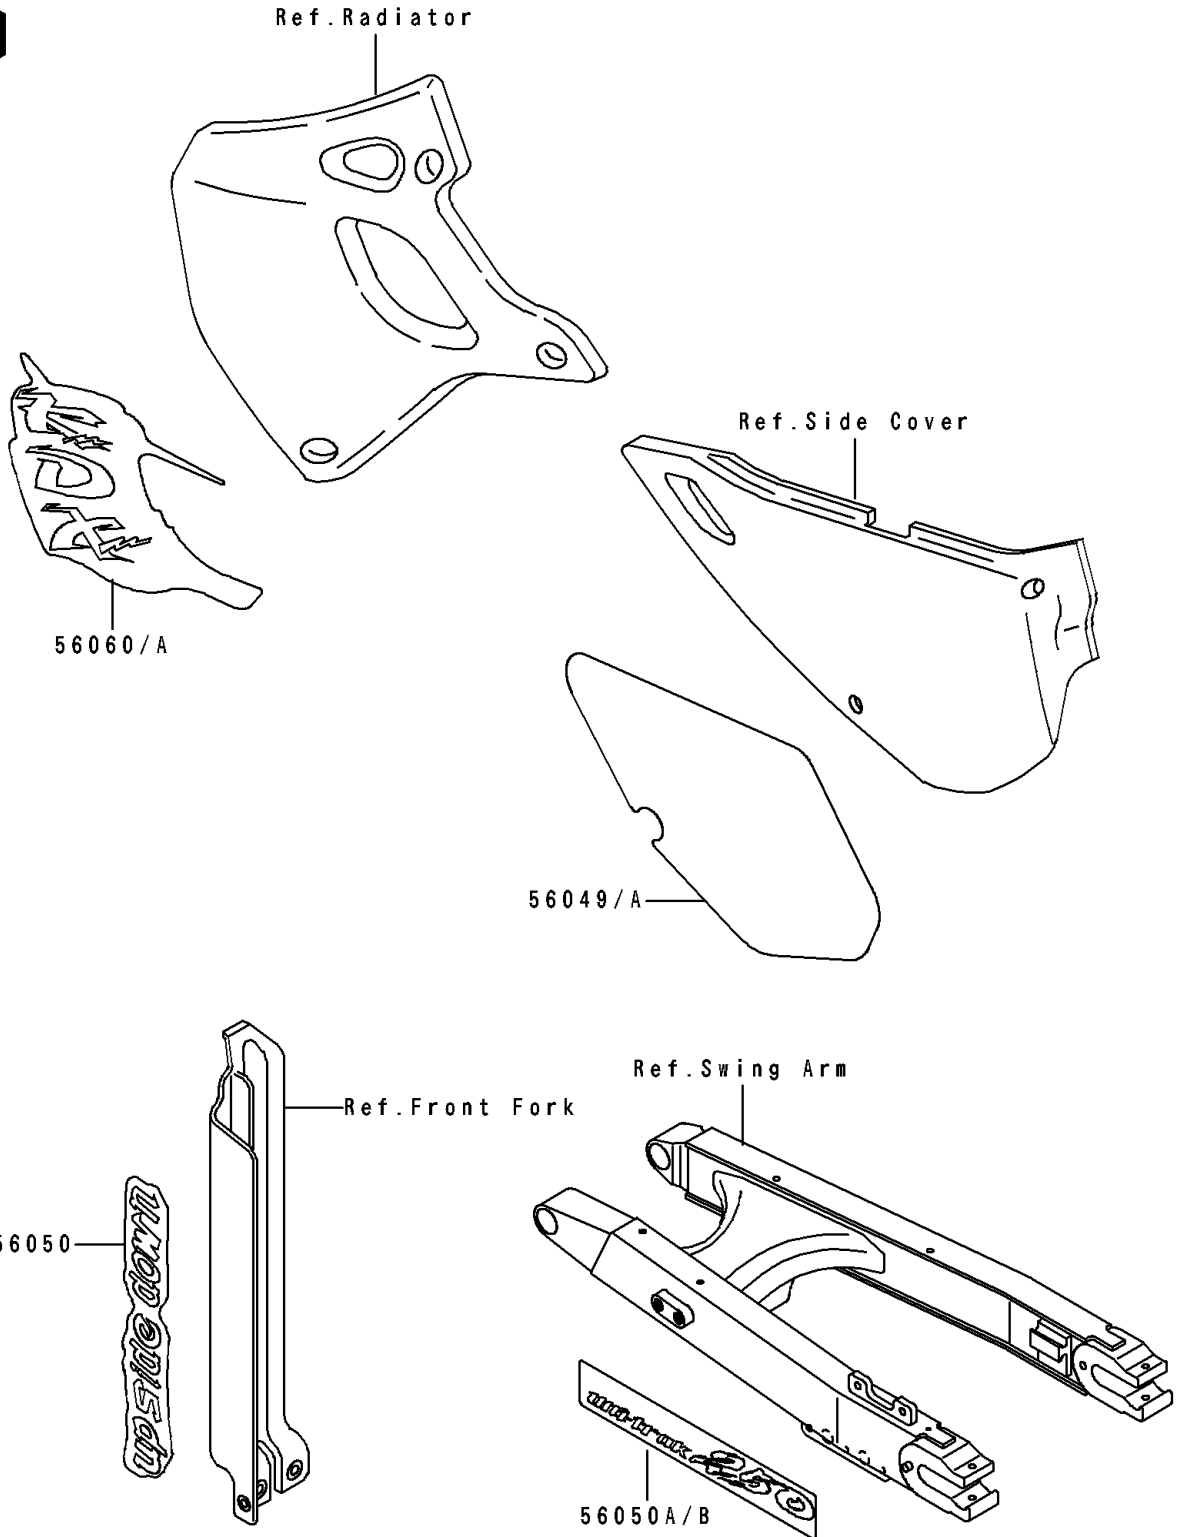

# 1993 KDX250 PARTS DIAGRAM

Decals(KDX250-D3)

F2861B

# 1993 KDX250 PARTS LIST

Decals(KDX250-D3)

ITEM NAME	PART NUMBER	QUANTITY
PATTERN,SIDE COVER,LH (Ref # 56049)	56049-1888	1
PATTERN,SIDE COVER,RH (Ref # 56049A)	56049-1889	1
MARK,UP SIDE DOWN (Ref # 56050)	56050-1835	2
MARK,SWING ARM,RH (Ref # 56050A)	56050-1872	1
MARK,SWING ARM,LH (Ref # 56050B)	56050-1875	1
PATTERN,SHROUD,LH (Ref # 56060)	56060-1367	1
PATTERN,SHROUD,RH (Ref # 56060A)	56060-1368	1