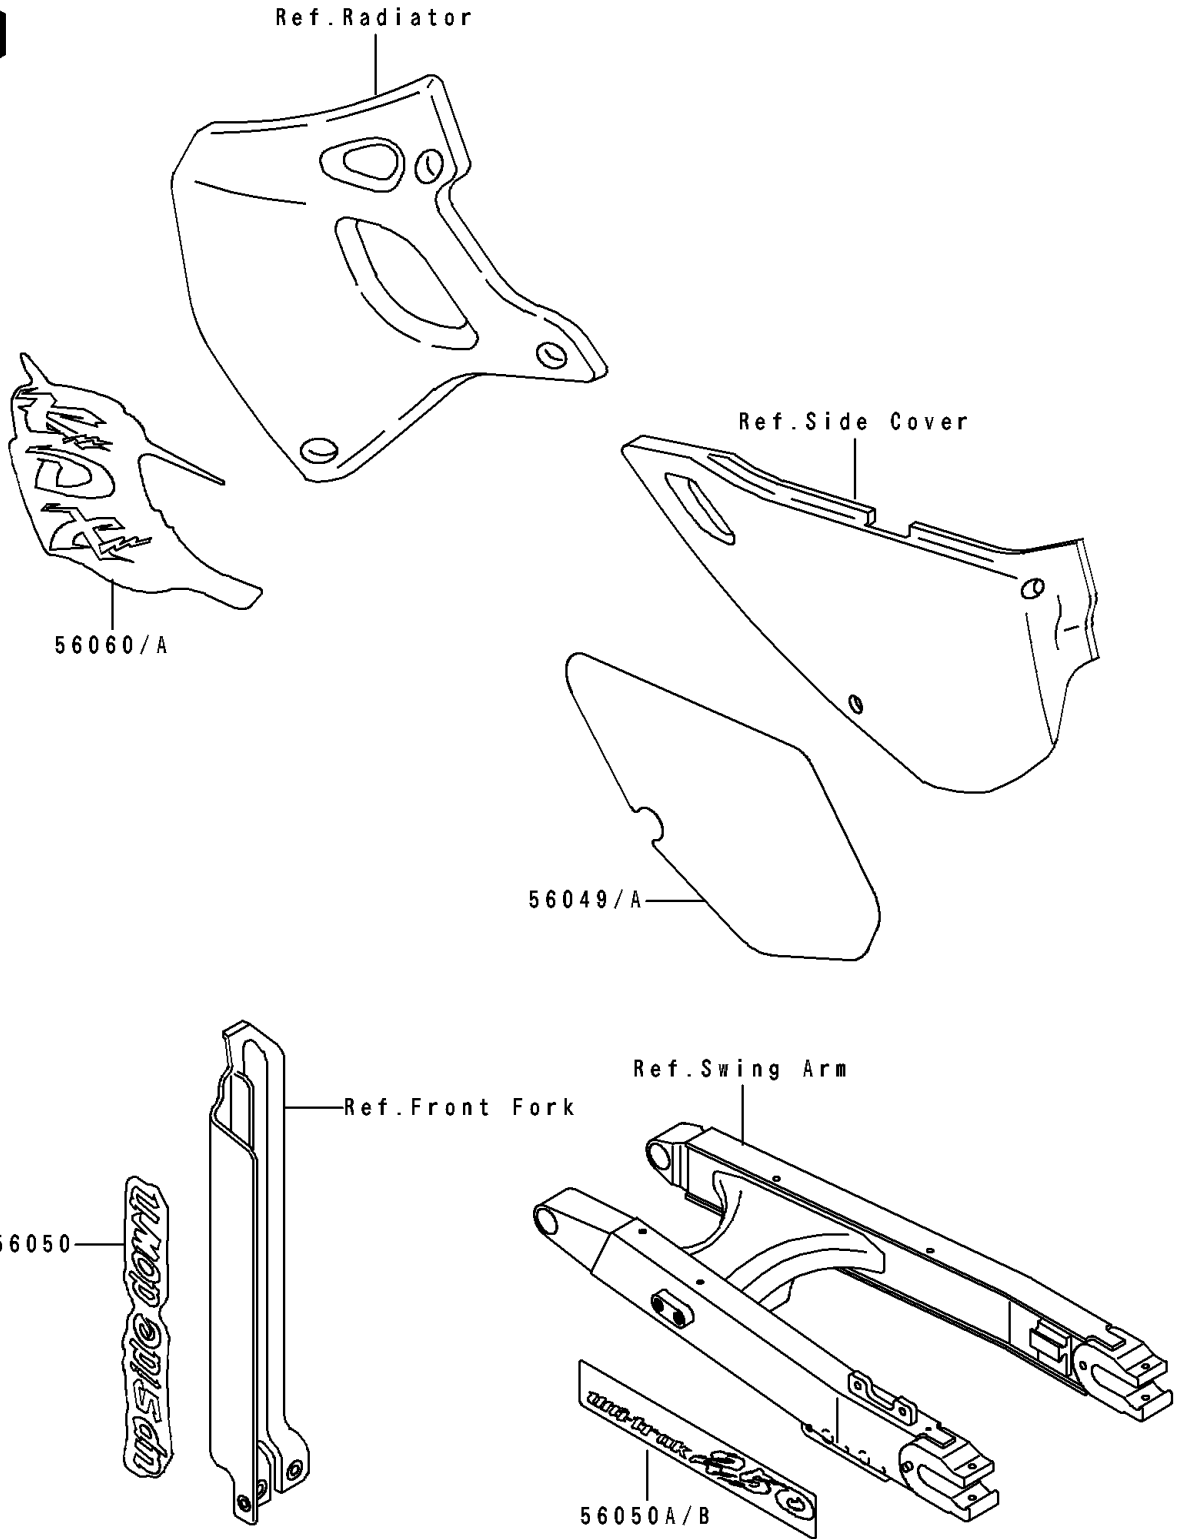

1993 KDX250 PARTS DIAGRAM

Decals(KDX250-D3)

F2861B

1993 KDX250 PARTS LIST

Decals(KDX250-D3)

ITEM NAME	PART NUMBER	QUANTITY
PATTERN,SIDE COVER,LH (Ref # 56049)	56049-1888	1
PATTERN,SIDE COVER,RH (Ref # 56049A)	56049-1889	1
MARK,UP SIDE DOWN (Ref # 56050)	56050-1835	2
MARK,SWING ARM,RH (Ref # 56050A)	56050-1872	1
MARK,SWING ARM,LH (Ref # 56050B)	56050-1875	1
PATTERN,SHROUD,LH (Ref # 56060)	56060-1367	1
PATTERN,SHROUD,RH (Ref # 56060A)	56060-1368	1