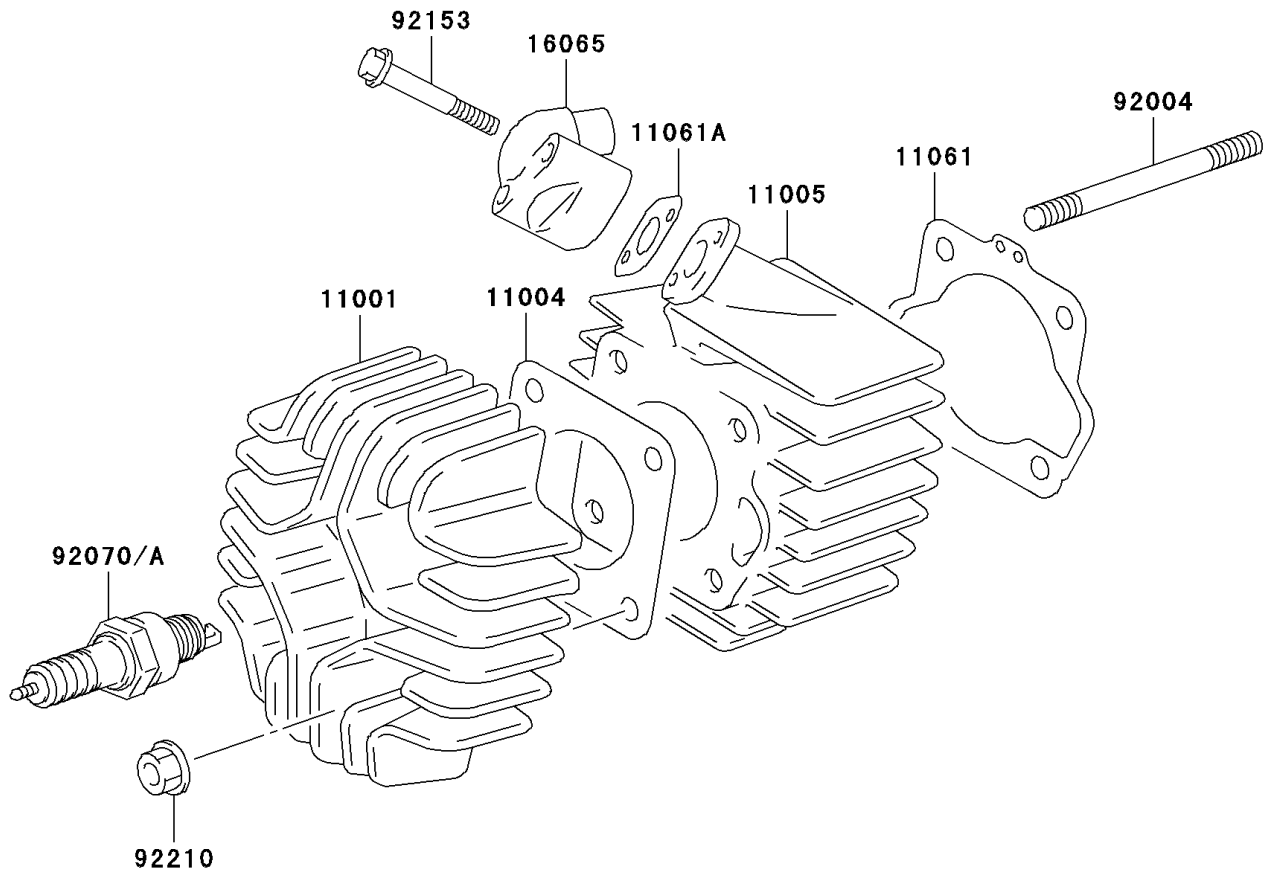

2003 KDX50 PARTS DIAGRAM

Cylinder Head/Cylinder

E1110

2003 KDX50 PARTS LIST

Cylinder Head/Cylinder

ITEM NAME	PART NUMBER	QUANTITY
HEAD-CYLINDER (Ref # 11001)	11001-S001	1
GASKET-HEAD (Ref # 11004)	11004-S004	1
CYLINDER-ENGINE (Ref # 11005)	11005-S008	1
GASKET,CYLINDER (Ref # 11061)	11061-S041	1
GASKET,INTAKE PIPE (Ref # 11061A)	11061-S042	1
HOLDER-CARBURETOR (Ref # 16065)	16065-S008	1
STUD,L=90 (Ref # 92004)	92004-S006	4
PLUG-SPARK,BPR4HS(NGK) (Ref # 92070)	92070-S022	1
PLUG-SPARK,W14FPR-UL(ND) (Ref # 92070A)	92070-S023	1
BOLT,INTAKE PIPE (Ref # 92153)	92153-S189	2
NUT (Ref # 92210)	92210-S004	4