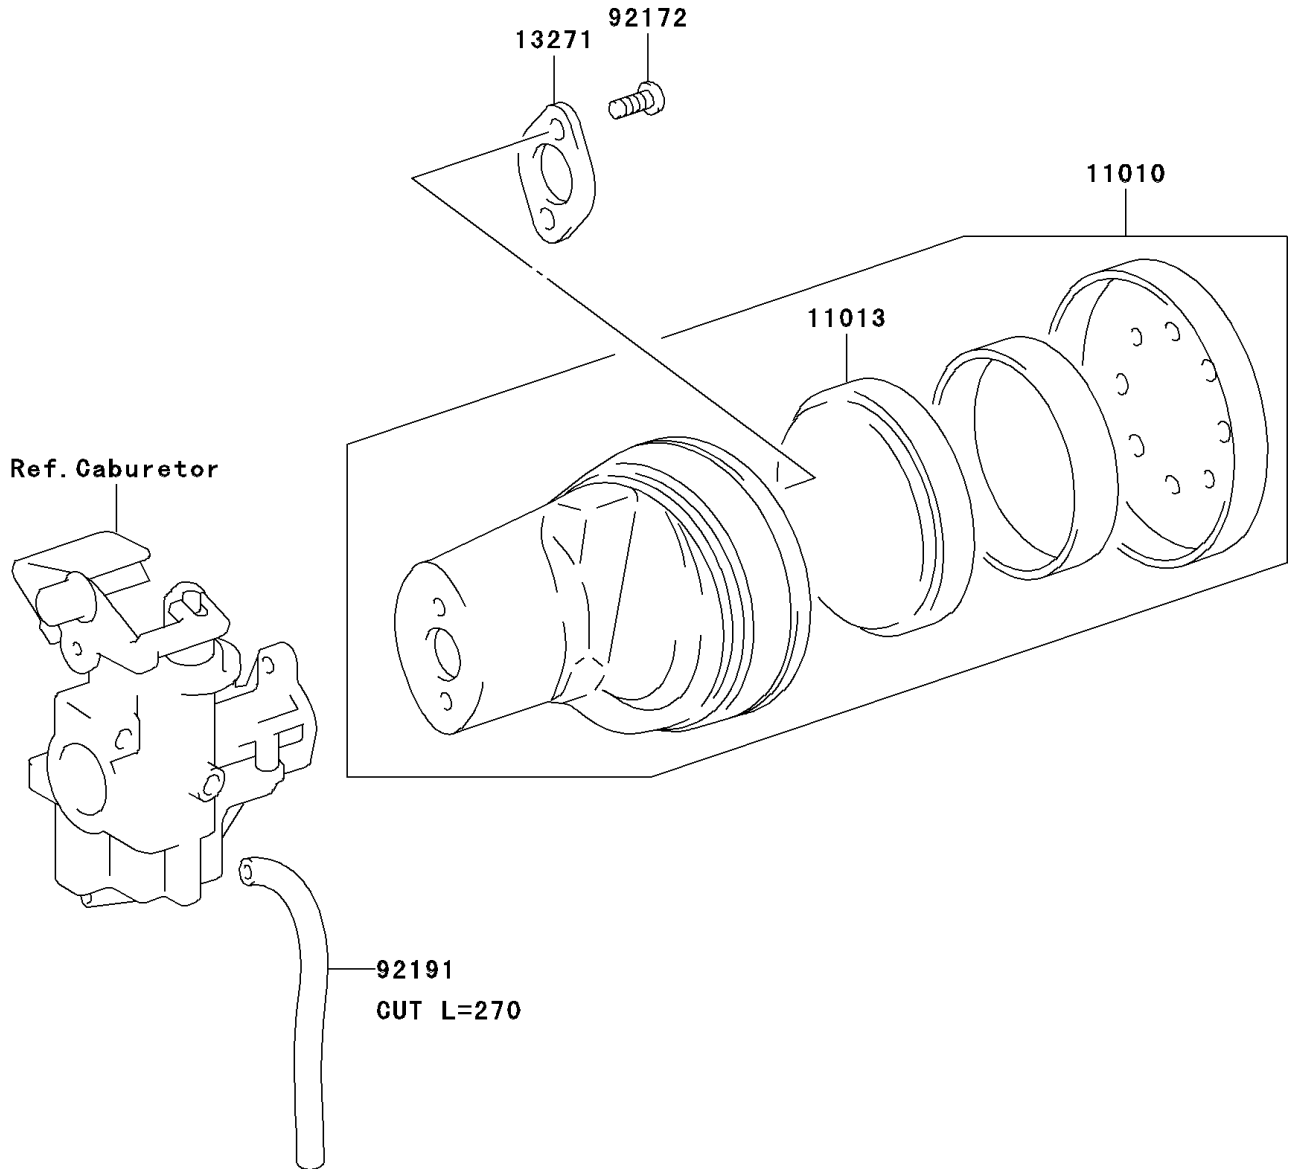

# 2003 KDX50 PARTS DIAGRAM

Air Cleaner

E1130

## 2003 KDX50 PARTS LIST

### Air Cleaner

ITEM NAME	PART NUMBER	QUANTITY
FILTER-ASSY-AIR (Ref # 11010)	11010-S004	1
ELEMENT-AIR FILTER (Ref # 11013)	11013-S005	1
PLATE,AIR CLEANER (Ref # 13271)	13271-S026	1
SCREW,AIR CLEANER (Ref # 92172)	92172-S127	2
TUBE (Ref # 92191)	92191-S041	1