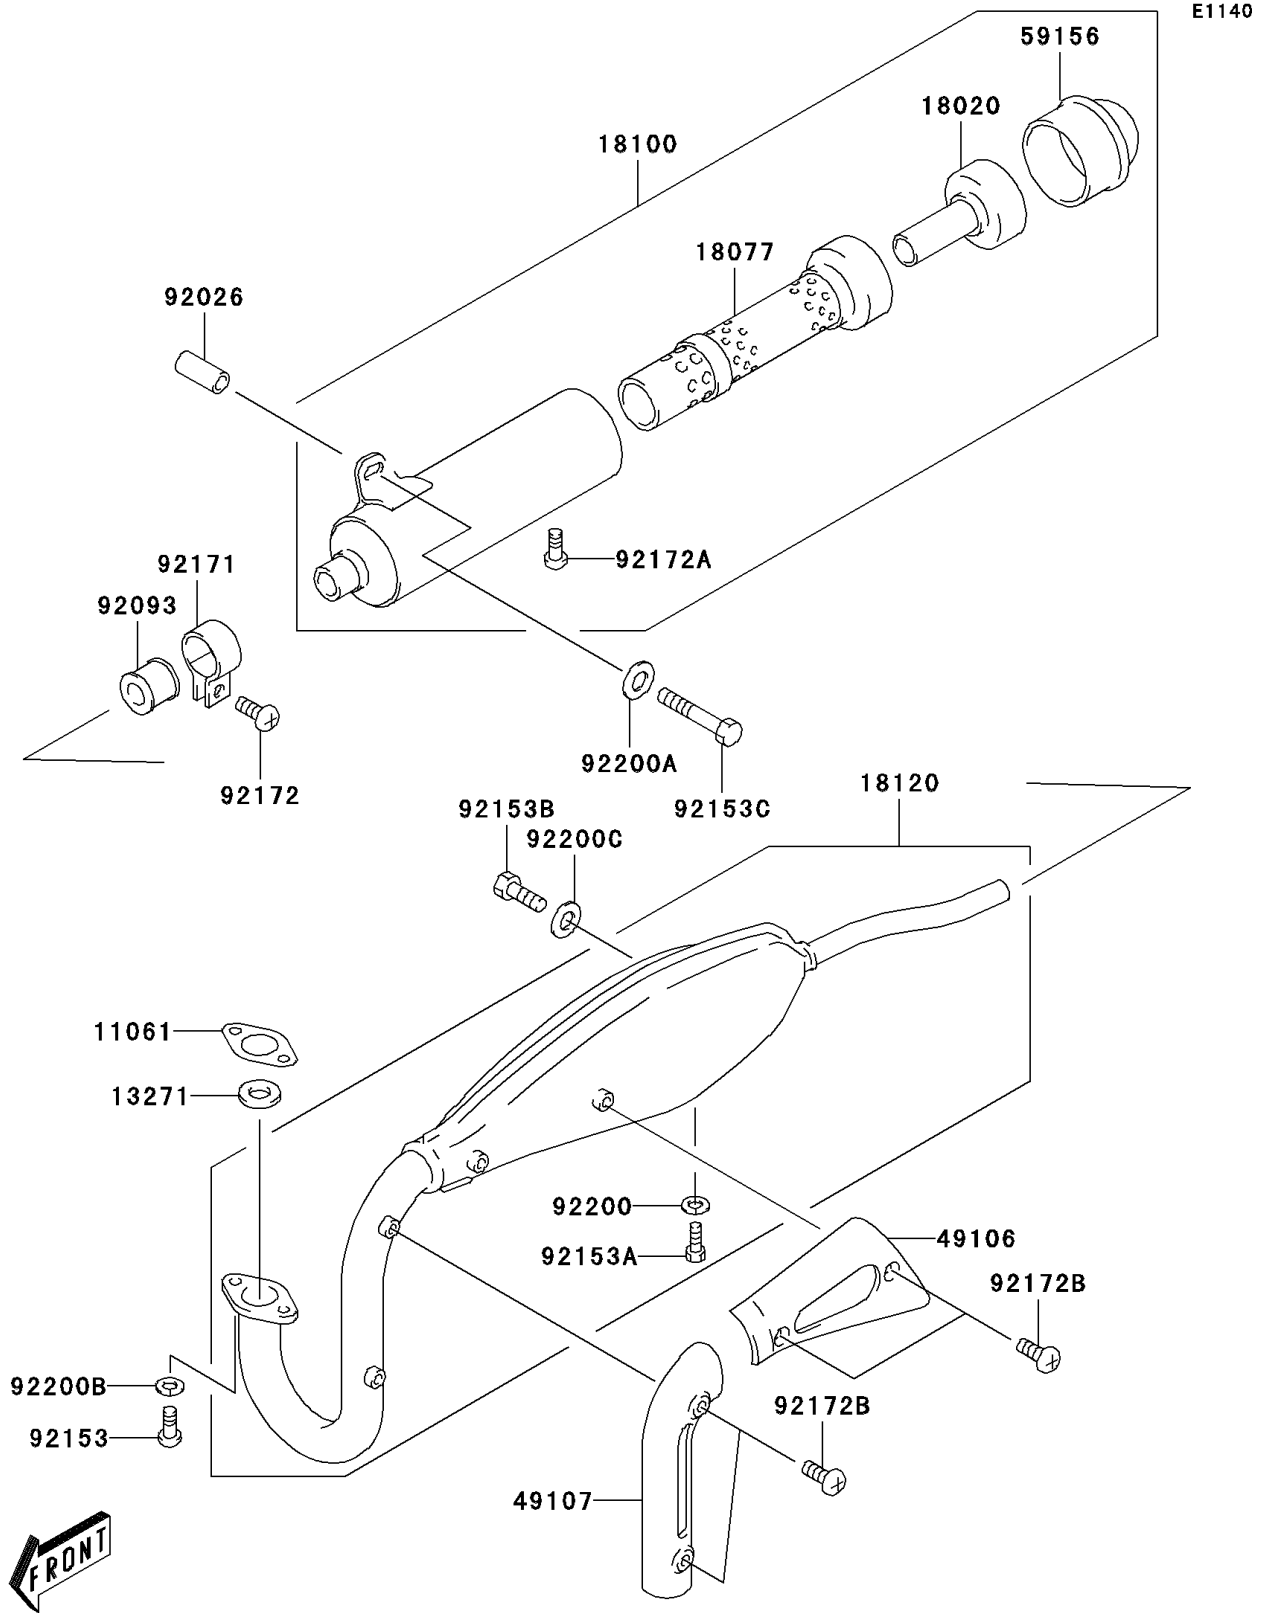

2003 KDX50 PARTS DIAGRAM

Muffler(s)

2003 KDX50 PARTS LIST

Muffler(s)

ITEM NAME	PART NUMBER	QUANTITY
GASKET,EXHAUST PIPE (Ref # 11061)	11061-S081	1
PLATE,EXHAUST PIPE (Ref # 13271)	13271-S027	1
BAFFLE (Ref # 18020)	18020-S002	1
ARRESTER-SPARK (Ref # 18077)	18077-S001	1
BODY-ASSY-MUFFLER (Ref # 18100)	18100-S003	1
CHAMBER-EXHAUST (Ref # 18120)	18120-S001	1
COVER-MUFFLER (Ref # 49106)	49106-S005	1
COVER-EXHAUST PIPE (Ref # 49107)	49107-S005	1
PIPE-TAIL (Ref # 59156)	59156-S002	1
SPACER (Ref # 92026)	92026-S108	1
SEAL,MUFFLER (Ref # 92093)	92093-S042	1
BOLT (Ref # 92153)	92153-S024	2
BOLT (Ref # 92153A)	92153-S125	1
BOLT (Ref # 92153B)	92153-S314	1
BOLT (Ref # 92153C)	92153-S315	1
CLAMP,CONNECTOR (Ref # 92171)	92171-S105	1
SCREW (Ref # 92172)	92172-S008	1
SCREW,STARTER (Ref # 92172A)	92172-S128	2
SCREW,5X6 (Ref # 92172B)	92172-S186	4
WASHER (Ref # 92200)	92200-S003	1
WASHER (Ref # 92200A)	92200-S028	1
WASHER,CHAIN ADJUSTER LOCK (Ref # 92200B)	92200-S102	2
WASHER (Ref # 92200C)	92200-S169	1