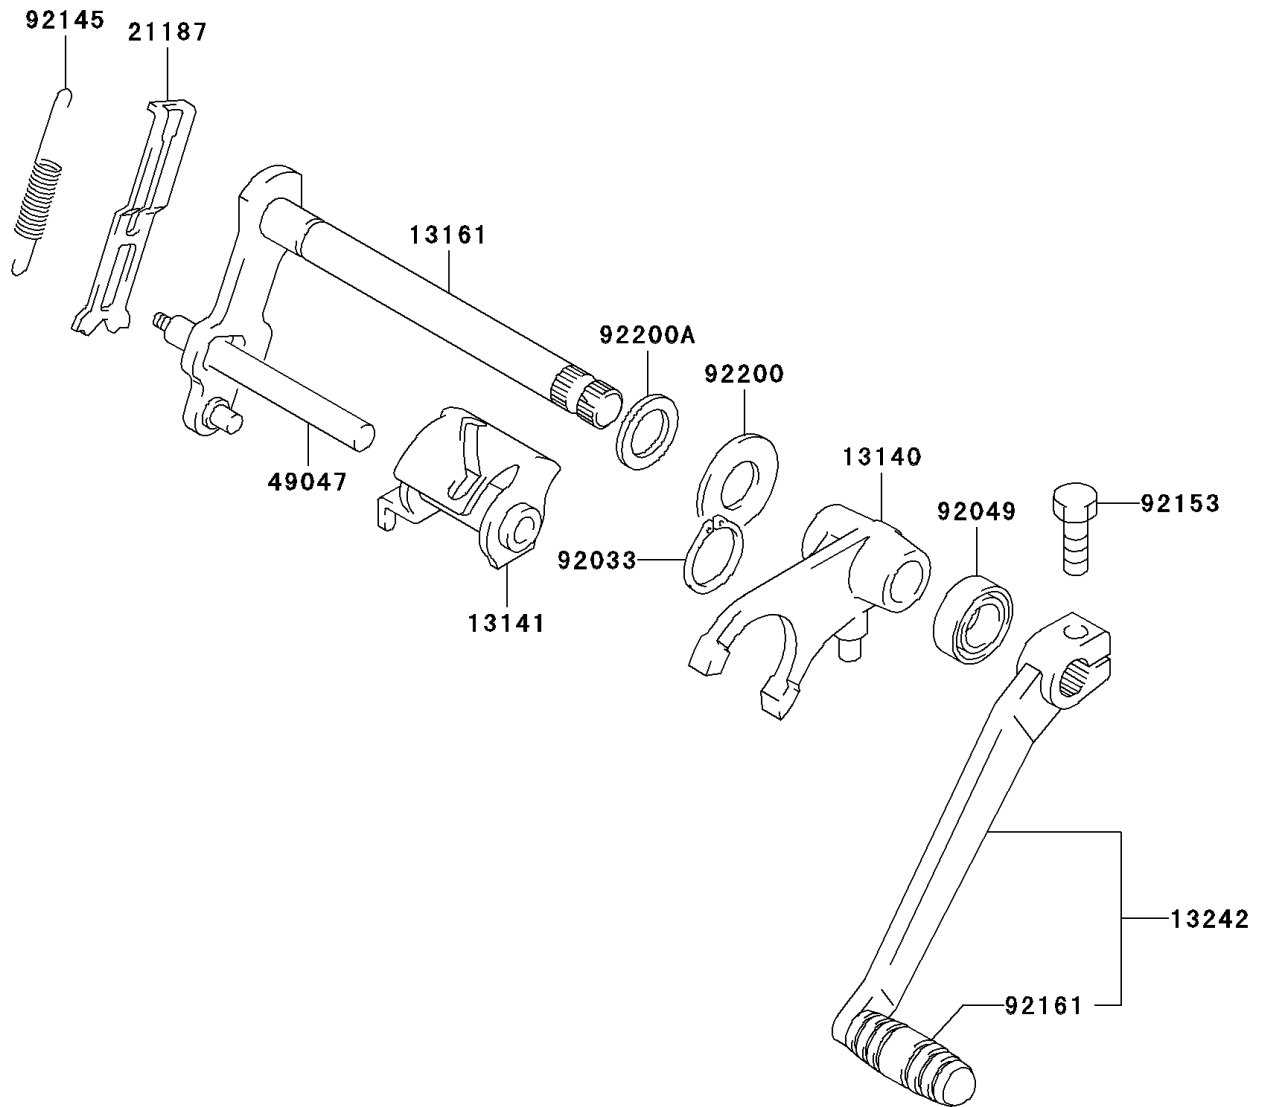

# 2005 KDX50 PARTS DIAGRAM

Gear Change Mechanism

E1370

## 2005 KDX50 PARTS LIST

### Gear Change Mechanism

ITEM NAME	PART NUMBER	QUANTITY
FORK-SHIFT (Ref # 13140)	13140-S011	1
DRUM-CHANGE (Ref # 13141)	13141-S006	1
LEVER-COMP-CHANGE SHAFT (Ref # 13161)	13161-S005	1
LEVER-ASSY-CHANGE (Ref # 13242)	13242-S004	1
ARM-ASSY,CAM STOPPER (Ref # 21187)	21187-S007	1
ROD-SHIFT (Ref # 49047)	49047-S005	1
RING-SNAP (Ref # 92033)	92033-S023	1
SEAL-OIL,12X22X9 (Ref # 92049)	92049-S020	1
SPRING,GEAR SHIFT CAM (Ref # 92145)	92145-S116	1
BOLT (Ref # 92153)	92153-S127	1
DAMPER,PEDAL (Ref # 92161)	92161-S093	1
WASHER,GEAR SHIFT SHAFT (Ref # 92200)	92200-S170	1
WASHER,GEAR SHIFT SHAFT (Ref # 92200A)	92200-S171	1