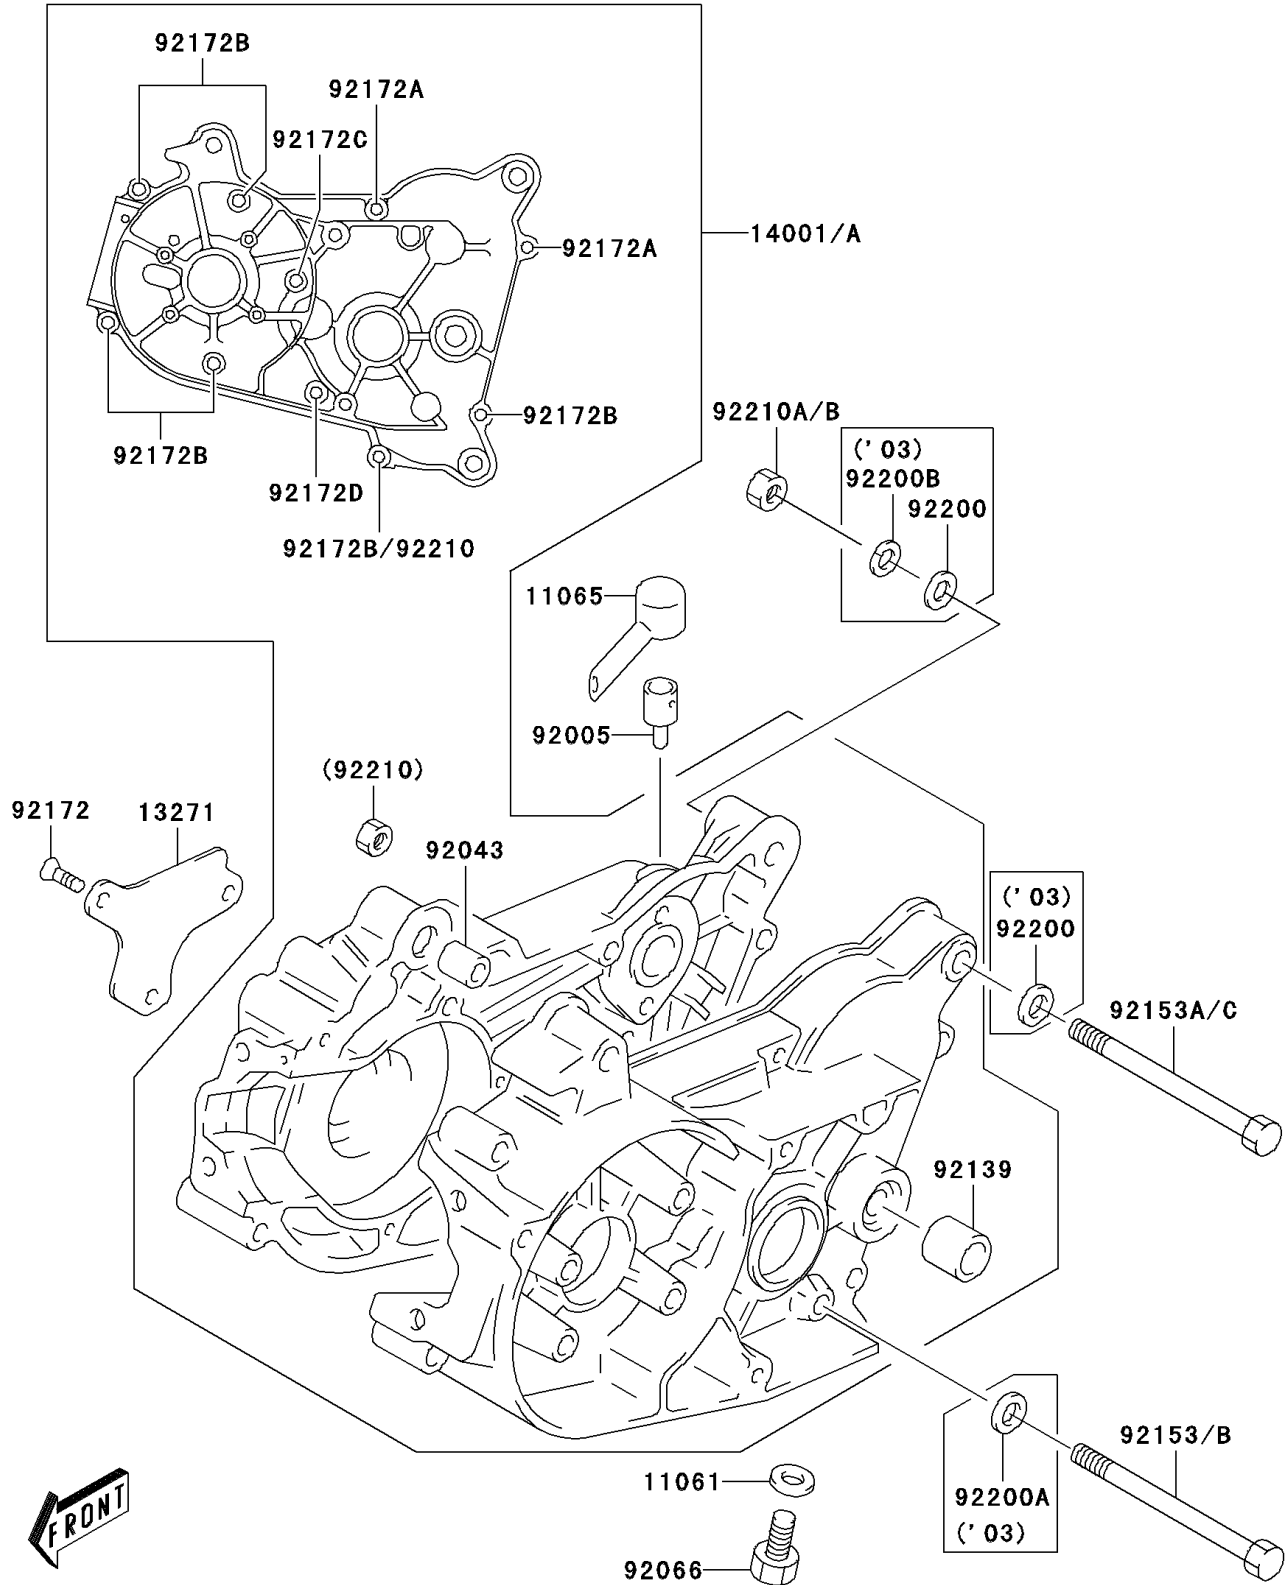

2003 KDX50 PARTS DIAGRAM

Crankcase

E1411

2003 KDX50 PARTS LIST

Crankcase

ITEM NAME	PART NUMBER	QUANTITY
GASKET,10X14X3.6 (Ref # 11061)	11061-S021	1
CAP,BREATHER PLUG (Ref # 11065)	11065-S041	1
PLATE,OIL RESERVOIR (Ref # 13271)	13271-S025	1
SET-CRANKCASE (Ref # 14001)	14001-S006	1
FITTING,BREATHER (Ref # 92005)	92005-S005	1
PIN,CRANKCASE (Ref # 92043)	92043-S024	2
PLUG,OIL DRAIN (Ref # 92066)	92066-S036	1
BUSHING,COUNTER SHAFT (Ref # 92139)	92139-S009	1
BOLT (Ref # 92153)	92153-S312	1
BOLT (Ref # 92153A)	92153-S313	2
SCREW (Ref # 92172)	92172-S098	3
SCREW,CRANKCASE (Ref # 92172A)	92172-S117	2
SCREW,CRANKCASE (Ref # 92172B)	92172-S118	6
SCREW,CRANKCASE (Ref # 92172C)	92172-S119	1
SCREW,CRANKCASE (Ref # 92172D)	92172-S120	1
WASHER (Ref # 92200)	92200-S028	4
WASHER (Ref # 92200A)	92200-S166	2
WASHER (Ref # 92200B)	92200-S167	3
NUT (Ref # 92210)	92210-S001	1
NUT (Ref # 92210A)	92210-S051	3