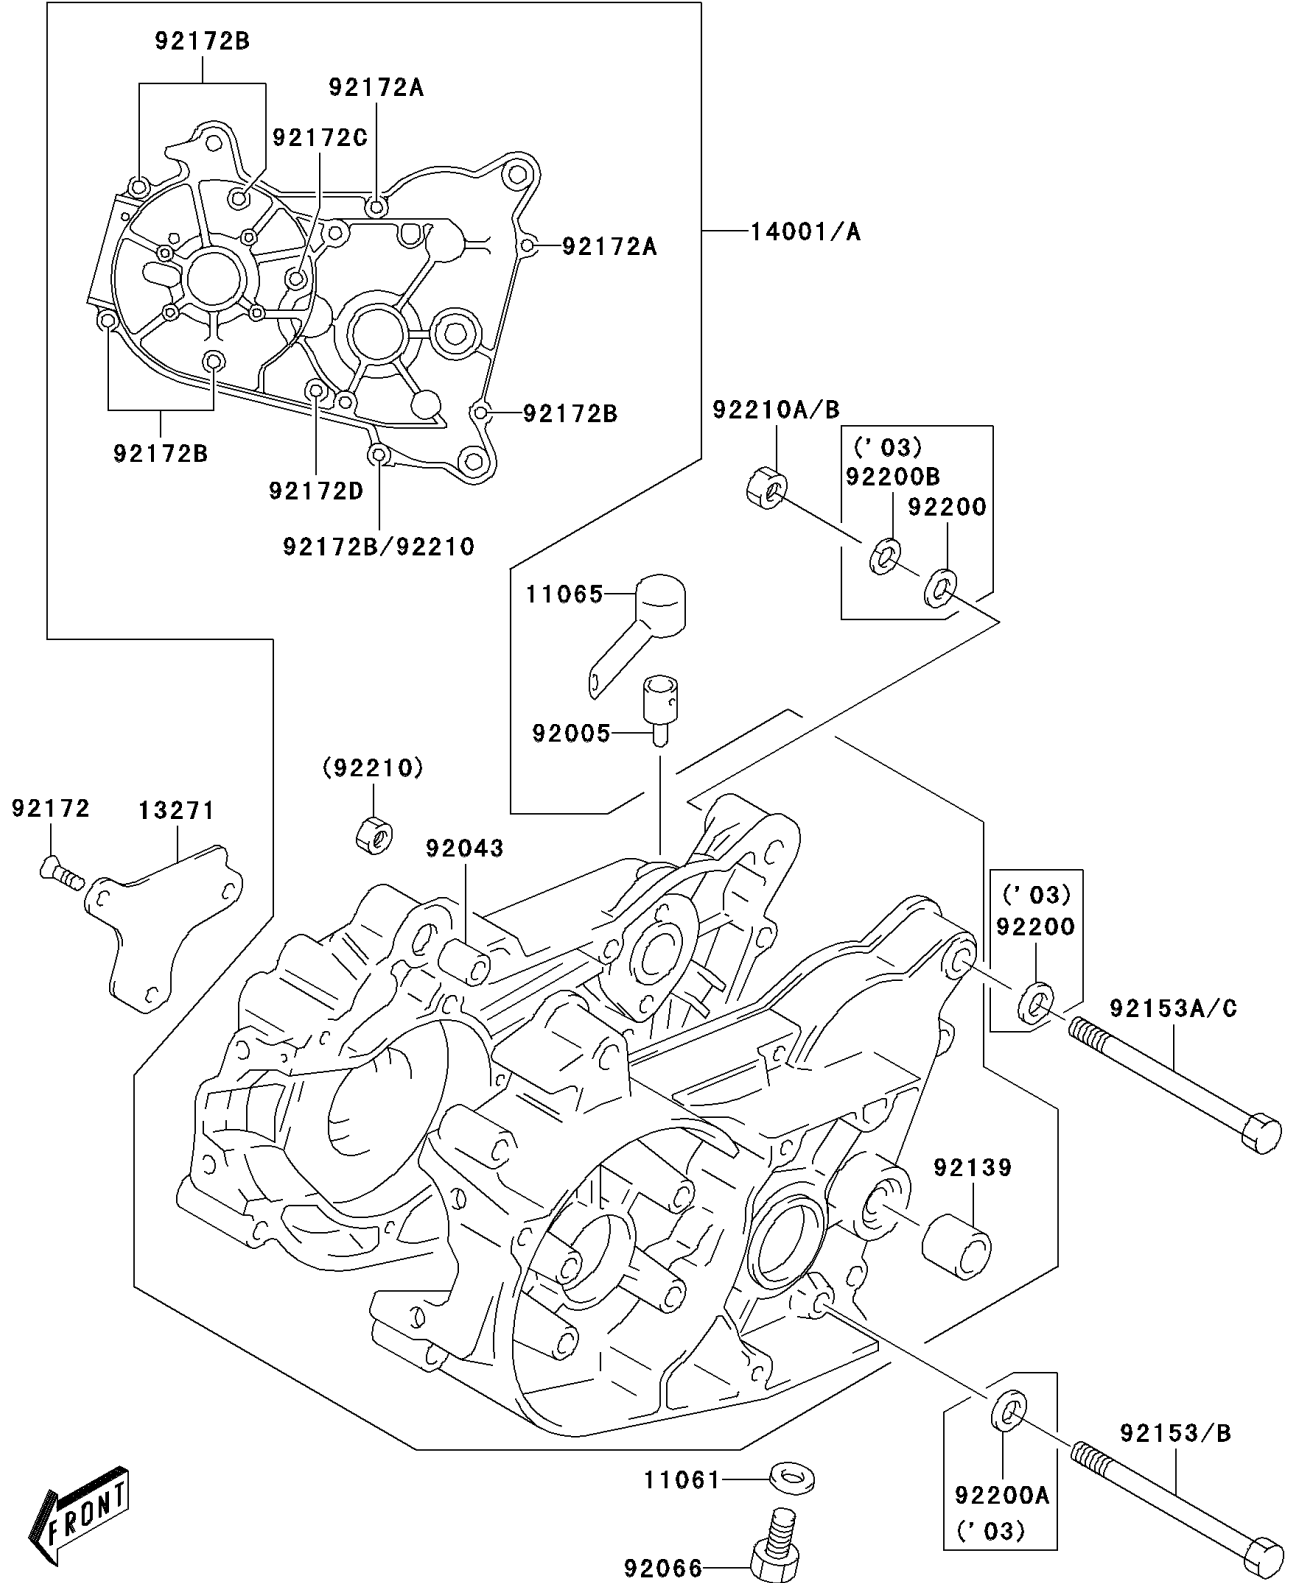

2005 KDX50 PARTS DIAGRAM

Crankcase

E1411

2005 KDX50 PARTS LIST

Crankcase

ITEM NAME	PART NUMBER	QUANTITY
GASKET,10X14X3.6 (Ref # 11061)	11061-S021	1
CAP,BREATHER PLUG (Ref # 11065)	11065-S041	1
PLATE,OIL RESERVOIR (Ref # 13271)	13271-S025	1
SET-CRANKCASE (Ref # 14001A)	14001-S009	1
FITTING,BREATHER (Ref # 92005)	92005-S005	1
PIN,CRANKCASE (Ref # 92043)	92043-S024	2
PLUG,OIL DRAIN (Ref # 92066)	92066-S036	1
BUSHING,COUNTER SHAFT (Ref # 92139)	92139-S009	1
BOLT (Ref # 92153B)	92153-S400	1
BOLT (Ref # 92153C)	92153-S401	2
SCREW (Ref # 92172)	92172-S098	3
SCREW,CRANKCASE (Ref # 92172A)	92172-S117	2
SCREW,CRANKCASE (Ref # 92172B)	92172-S118	6
SCREW,CRANKCASE (Ref # 92172C)	92172-S119	1
SCREW,CRANKCASE (Ref # 92172D)	92172-S120	1
NUT (Ref # 92210)	92210-S001	1
NUT (Ref # 92210B)	92210-S094	3