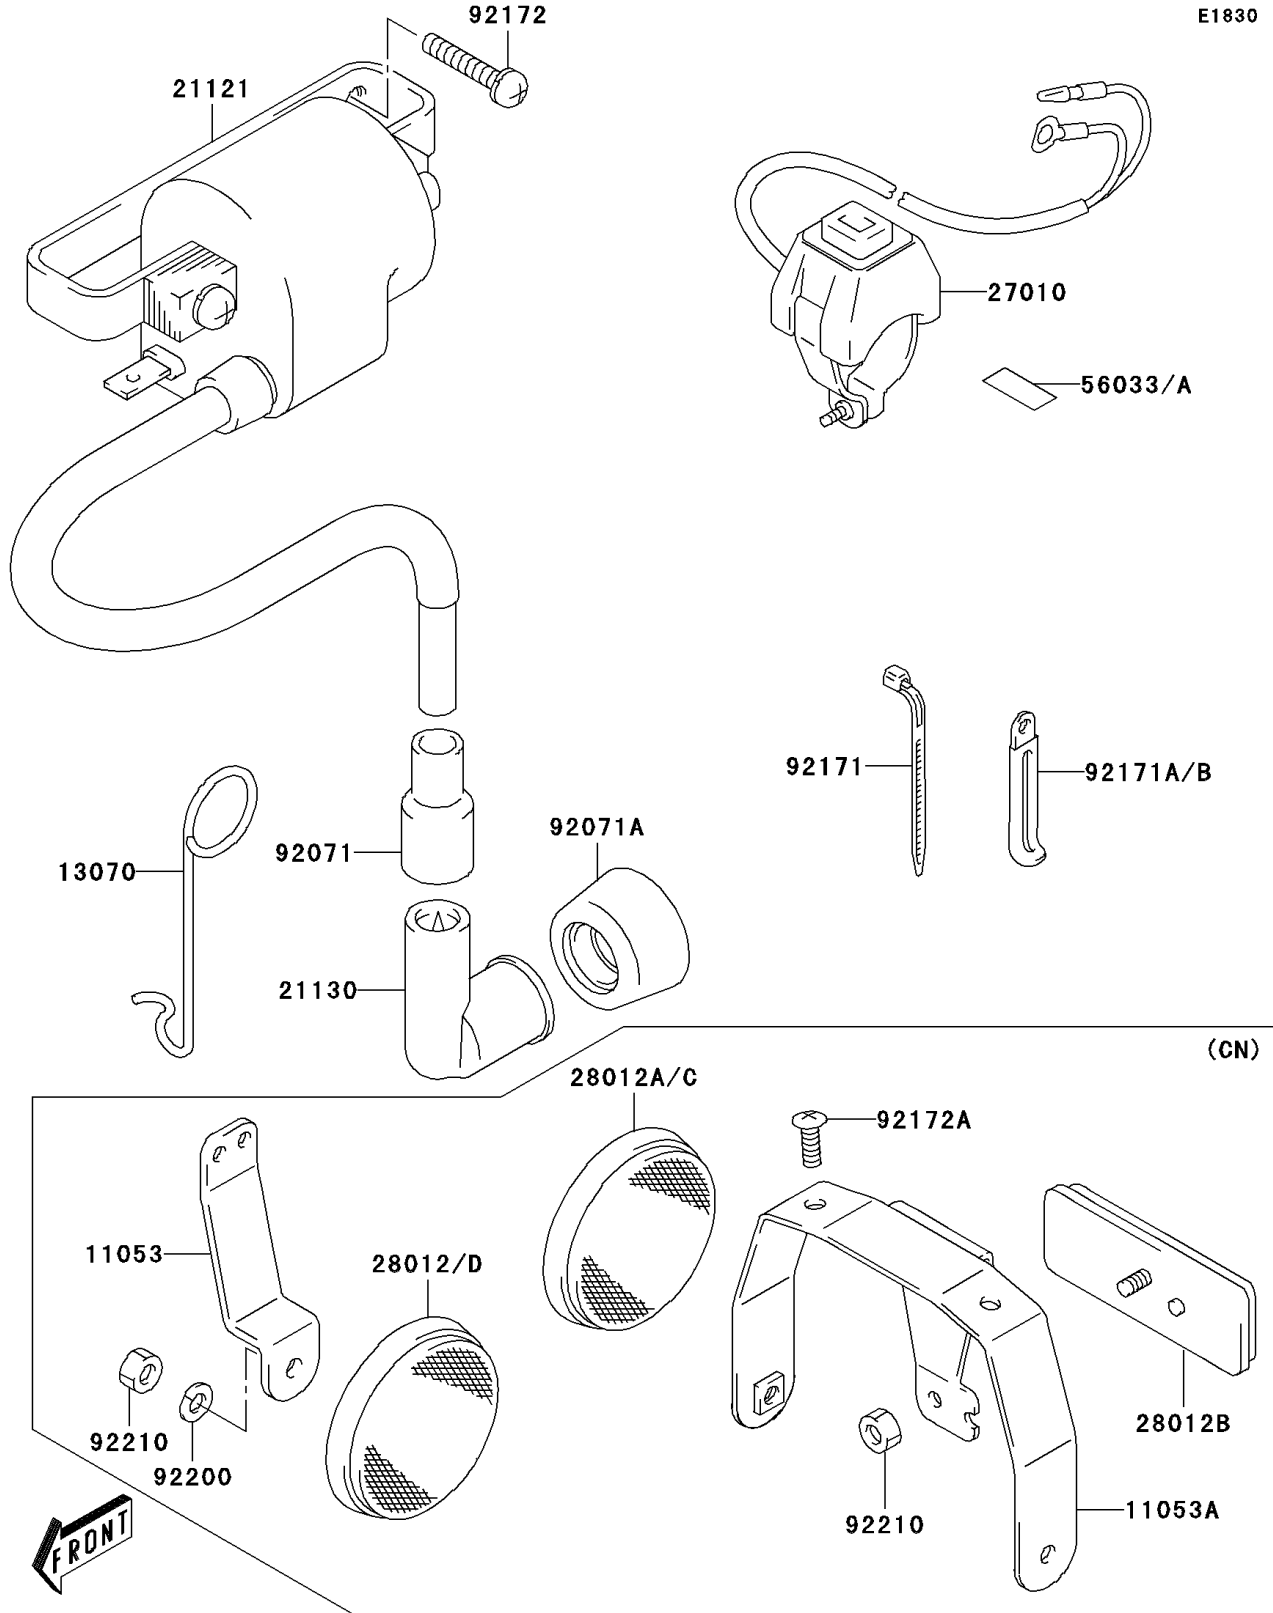

# 2005 KDX50 PARTS DIAGRAM

## Ignition System

## 2005 KDX50 PARTS LIST

### Ignition System

ITEM NAME	PART NUMBER	QUANTITY
GUIDE,HIGHTENSION CORD (Ref # 13070)	13070-S015	1
COIL-IGNITION (Ref # 21121)	21121-S004	1
CAP-SPARK PLUG (Ref # 21130)	21130-S007	1
SWITCH,ENGINE STOP (Ref # 27010)	27010-S027	1
GROMMET,HIGHTENSION (Ref # 92071)	92071-S004	1
GROMMET,SPARK PLUG (Ref # 92071A)	92071-S008	1
CLAMP,L=165 (Ref # 92171)	92171-S016	1
CLAMP,L=45 (Ref # 92171B)	92171-S132	1
SCREW,IGNITION COIL (Ref # 92172)	92172-S187	2
BRACKET,RR (Ref # 11053)	11053-S027	2
BRACKET,RR (Ref # 11053A)	11053-S028	1
REFLECTOR-REFLEX,FR (Ref # 28012)	28012-S001	2
REFLECTOR-REFLEX,RR (Ref # 28012B)	28012-S003	1
REFLECTOR-REFLEX,RR (Ref # 28012C)	28012-S004	2
LABEL-MANUAL,ENGINE STOP (Ref # 56033)	56033-S014	1
LABEL-MANUAL,ENGINE STOP (Ref # 56033A)	56033-S016	1
SCREW (Ref # 92172A)	92172-S193	2
WASHER,BRAKE LEVER (Ref # 92200)	92200-S168	2
NUT (Ref # 92210)	92210-S065	3