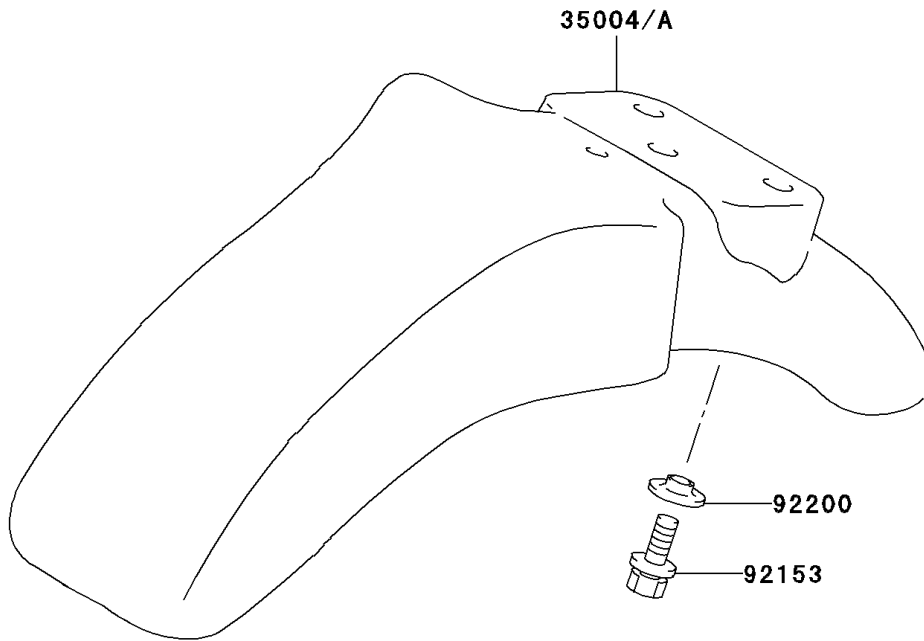

2003 KDX50 PARTS DIAGRAM

Front Fender(s)

F2171

2003 KDX50 PARTS LIST

Front Fender(s)

ITEM NAME	PART NUMBER	QUANTITY
FENDER-FRONT,L.GREEN (Ref # 35004)	35004-S012-535	1
PLATE-NUMBER,S.WHITE (Ref # 58029)	58029-S002-533	1
RIVET,BLACK (Ref # 92039)	92039-S005-506	1
BOLT,6X16 (Ref # 92153)	92153-S320	3
WASHER,FRONT FENDER (Ref # 92200)	92200-S174	3