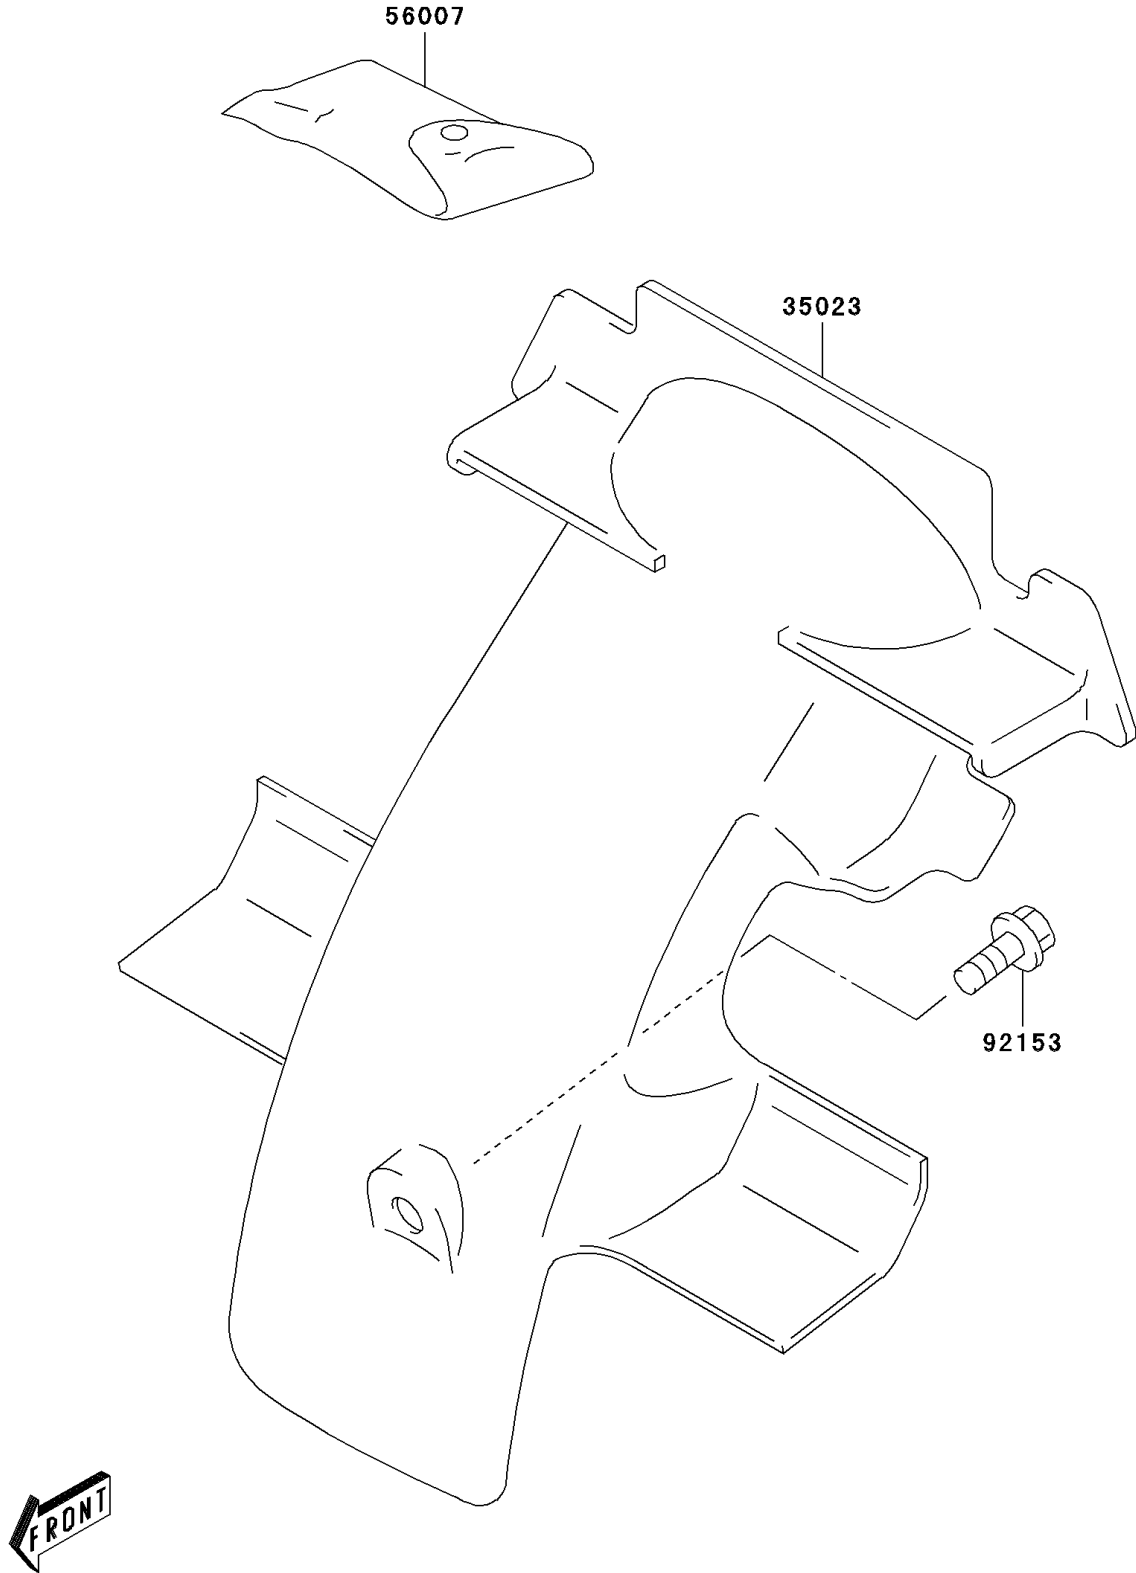

# 2003 KDX50 PARTS DIAGRAM

Rear Fender(s)

F2172

## 2003 KDX50 PARTS LIST

Rear Fender(s)

ITEM NAME	PART NUMBER	QUANTITY
FENDER-REAR (Ref # 35023)	35023-S010	1
TOOL-KIT (Ref # 56007)	56007-S003	1
BOLT (Ref # 92153)	92153-S161	1