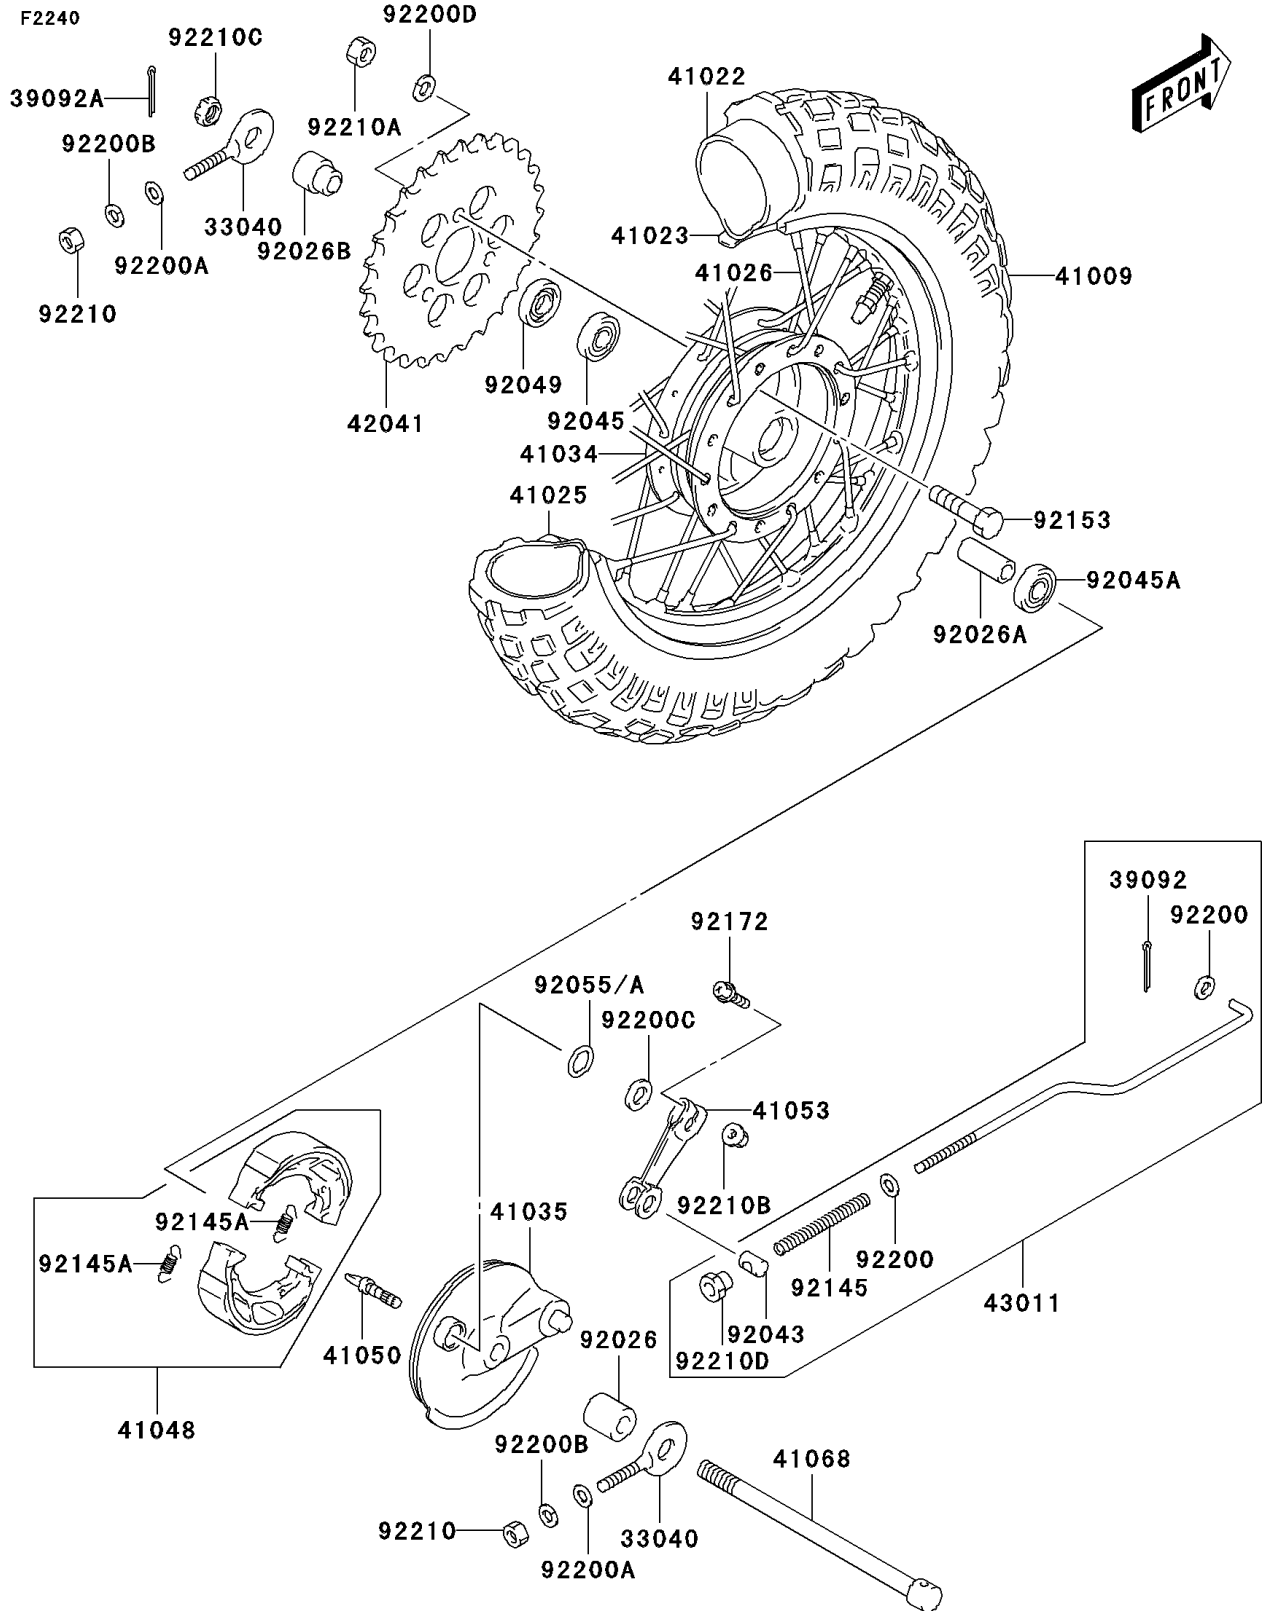

2005 KDX50 PARTS DIAGRAM

Rear Hub

2005 KDX50 PARTS LIST

Rear Hub

ITEM NAME	PART NUMBER	QUANTITY
ADJUSTER-CHAIN (Ref # 33040)	33040-S003	2
PIN-HAIR,FR FOOTREST COTTER (Ref # 39092)	39092-S004	1
PIN-HAIR,COTTER (Ref # 39092A)	39092-S005	1
TIRE,2.50-10 (Ref # 41009)	41009-S014	1
TUBE-TIRE (Ref # 41022)	41022-S005	1
BAND-RIM (Ref # 41023)	41023-S005	1
RIM,1.40X10 (Ref # 41025)	41025-S010	1
SPOKE-ASSY (Ref # 41026)	41026-S005	1
DRUM-ASSY,REAR WHEEL (Ref # 41034)	41034-S006	1
PANEL-ASSY-BRAKE (Ref # 41035)	41035-S005	1
SHOE-BRAKE (Ref # 41048)	41048-S008	1
CAM-BRAKE (Ref # 41050)	41050-S007	1
LEVER-BRAKE CAM (Ref # 41053)	41053-S010	1
AXLE (Ref # 41068)	41068-S010	1
SPROCKET-HUB,28T (Ref # 42041)	42041-S007	1
ROD-BRAKE (Ref # 43011)	43011-S003	1
SPACER (Ref # 92026)	92026-S111	1
SPACER,WHEEL HUB BEARING (Ref # 92026A)	92026-S117	1
SPACER (Ref # 92026B)	92026-S118	1
PIN (Ref # 92043)	92043-S006	1
BEARING-BALL,FRONT WHEEL HUB (Ref # 92045)	92045-S055	1
BEARING-BALL,FRONT WHEEL HUB (Ref # 92045A)	92045-S056	1
SEAL-OIL,WHEEL HUB (Ref # 92049)	92049-S055	1
RING-O (Ref # 92055A)	92055-S091	1
SPRING,REAR BRAKE ROD (Ref # 92145)	92145-S046	1
SPRING,BRAKE SHOE (Ref # 92145A)	92145-S122	2
BOLT,8X36 (Ref # 92153)	92153-S311	3
SCREW,FRONT BRAKE (Ref # 92172)	92172-S192	1
WASHER (Ref # 92200)	92200-S002	2

2005 KDX50 PARTS LIST

Rear Hub

ITEM NAME	PART NUMBER	QUANTITY
WASHER (Ref # 92200A)	92200-S003	2
WASHER,CHAIN ADJUSTER LOCK (Ref # 92200B)	92200-S102	2
WASHER,10.5X18X1 (Ref # 92200C)	92200-S177	1
WASHER (Ref # 92200D)	92200-S178	3
NUT (Ref # 92210)	92210-S001	2
NUT (Ref # 92210A)	92210-S051	3
NUT (Ref # 92210B)	92210-S067	1
NUT,FRONT AXLE (Ref # 92210C)	92210-S119	1
NUT (Ref # 92210D)	92210-S120	1