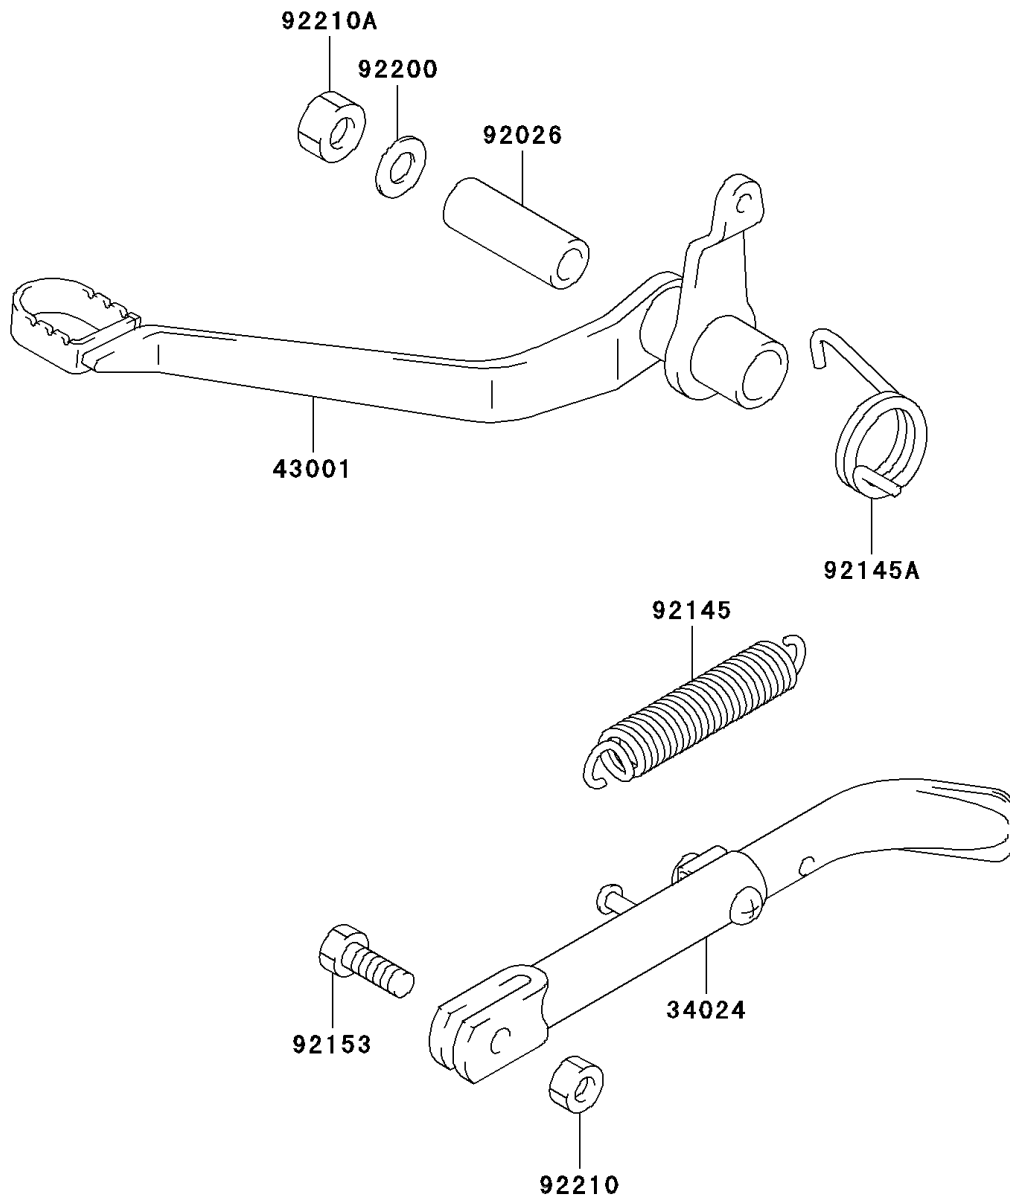

2003 KDX50 PARTS DIAGRAM

Brake Pedal

F2260

2003 KDX50 PARTS LIST

Brake Pedal

ITEM NAME	PART NUMBER	QUANTITY
STAND-SIDE,BLACK (Ref # 34024)	34024-S005-503	1
LEVER-BRAKE (Ref # 43001)	43001-S005	1
SPACER,BRAKE PEDAL (Ref # 92026)	92026-S109	1
SPRING (Ref # 92145)	92145-S119	1
SPRING,BRAKE PEDAL RETURN (Ref # 92145A)	92145-S120	1
BOLT,8X22 (Ref # 92153)	92153-S318	1
WASHER,10.5X22X1.6 (Ref # 92200)	92200-S173	1
NUT (Ref # 92210)	92210-S051	1
NUT,BRAKE PEDAL (Ref # 92210A)	92210-S117	1