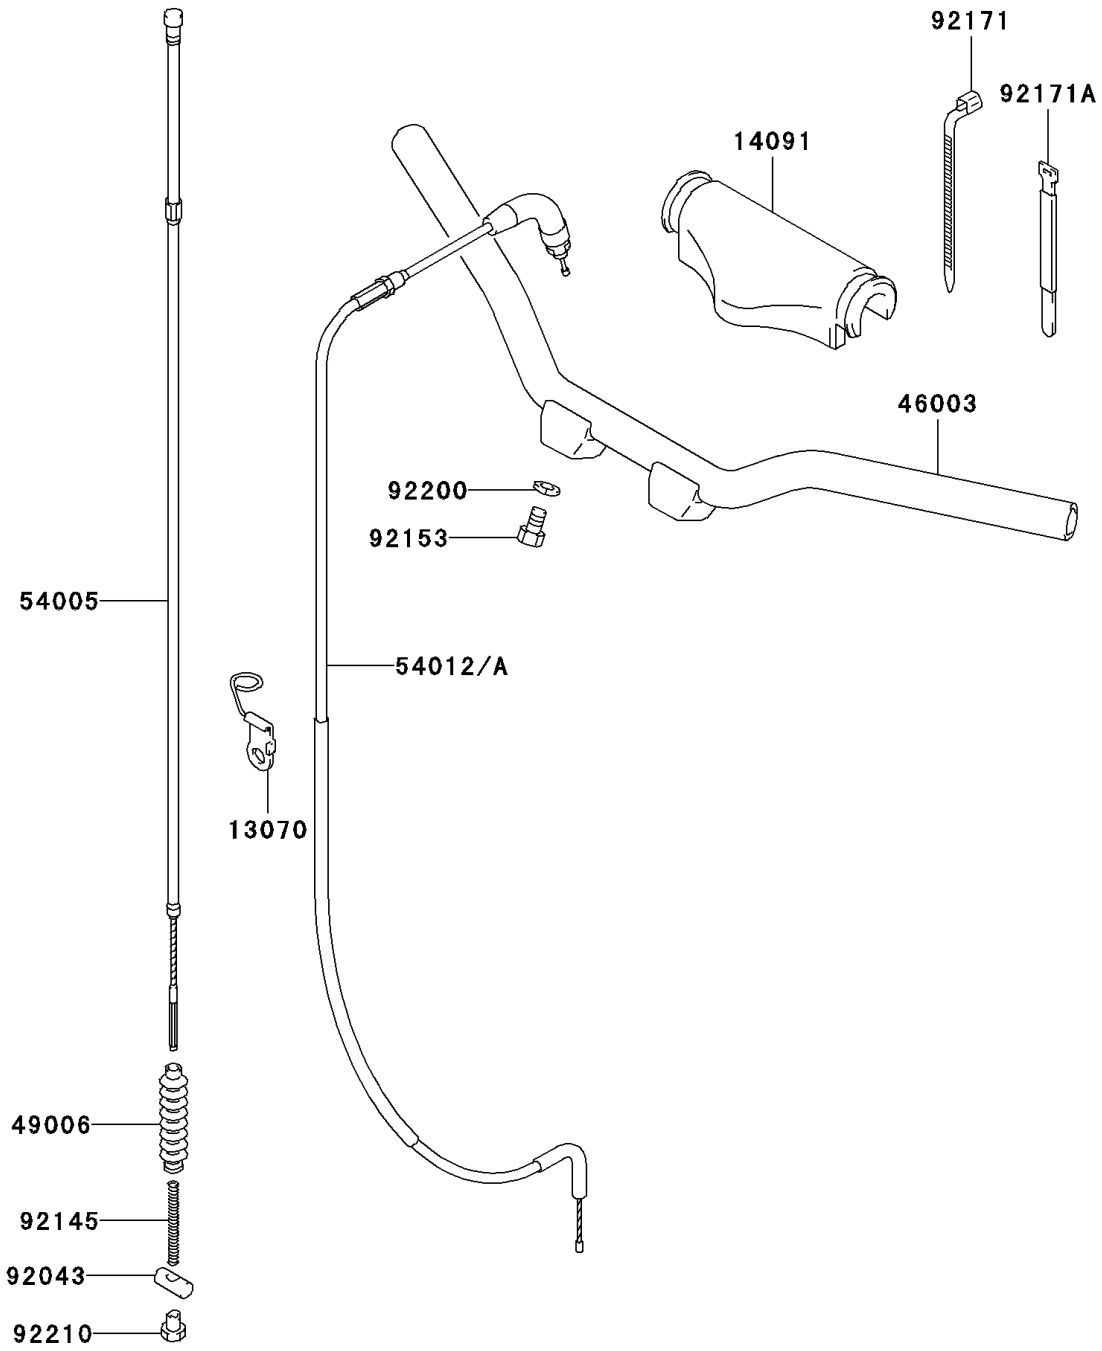

# 2003 KDX50 PARTS DIAGRAM

Handlebar

F2310

## 2003 KDX50 PARTS LIST

### Handlebar

ITEM NAME	PART NUMBER	QUANTITY
GUIDE,CABLE (Ref # 13070)	13070-S017	1
COVER,HANDLE (Ref # 14091)	14091-S099	1
HANDLE,BLACK (Ref # 46003)	46003-S008-504	1
BOOT,FRONT BRAKE CABLE (Ref # 49006)	49006-S027	1
CABLE-BRAKE (Ref # 54005)	54005-S012	1
CABLE-THROTTLE (Ref # 54012)	54012-S009	1
PIN (Ref # 92043)	92043-S006	1
SPRING,FRONT BRAKE CABLE (Ref # 92145)	92145-S121	1
BOLT (Ref # 92153)	92153-S321	2
CLAMP,L=125 (Ref # 92171)	92171-S014	2
CLAMP,L=140 (Ref # 92171A)	92171-S106	1
WASHER (Ref # 92200)	92200-S167	2
NUT (Ref # 92210)	92210-S014	1