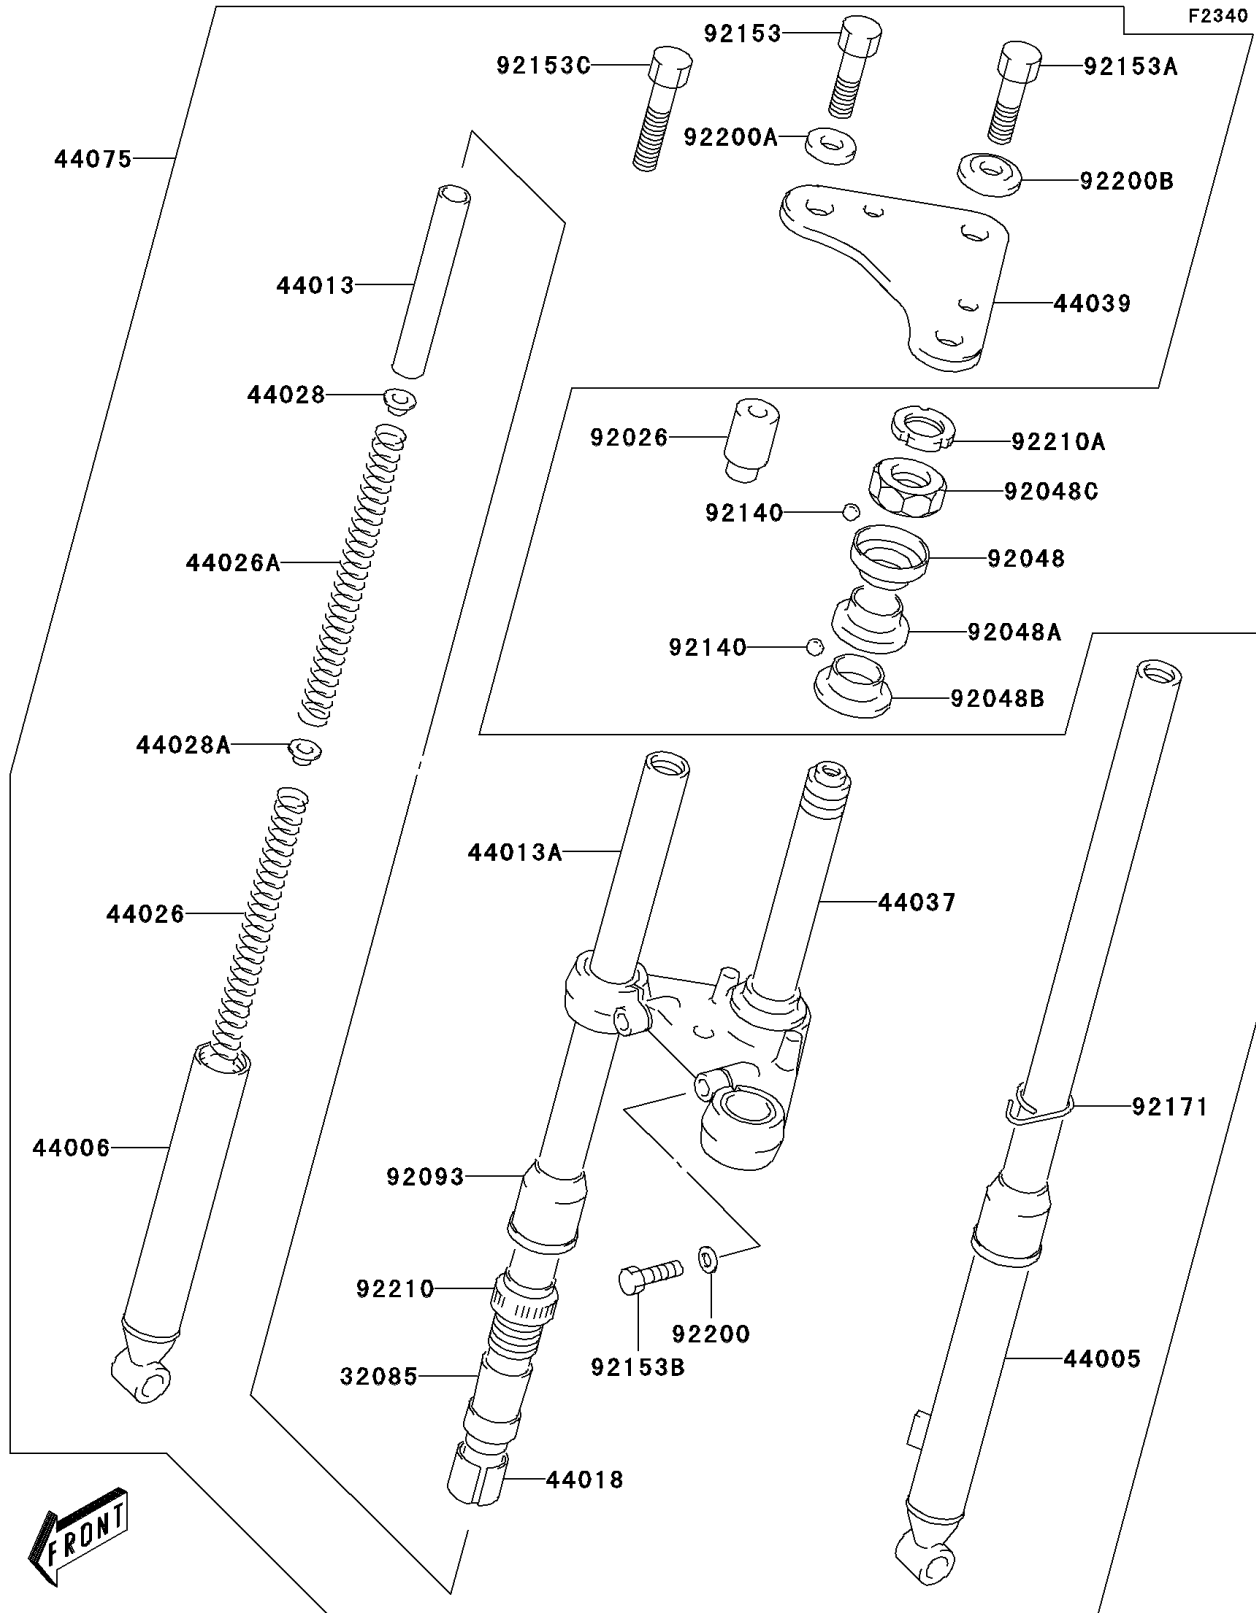

# 2005 KDX50 PARTS DIAGRAM

Front Fork

## 2005 KDX50 PARTS LIST

### Front Fork

ITEM NAME	PART NUMBER	QUANTITY
STOPPER (Ref # 32085)	32085-S013	2
PIPE-LEFT FORK OUTER,B.SILVER (Ref # 44005)	44005-S007-530	1
PIPE-RIGHT FORK OUTER,B.SILVER (Ref # 44006)	44006-S007-530	1
PIPE-FORK INNER (Ref # 44013)	44013-S004	2
PIPE-FORK INNER (Ref # 44013A)	44013-S005	2
PISTON-FORK (Ref # 44018)	44018-S003	2
SPRING-FRONT FORK (Ref # 44026)	44026-S007	2
SPRING-FRONT FORK (Ref # 44026A)	44026-S008	2
GUIDE-FORK SPRING (Ref # 44028)	44028-S001	2
GUIDE-FORK SPRING (Ref # 44028A)	44028-S002	2
HOLDER-FORK UNDER (Ref # 44037)	44037-S004	1
HOLDER-FORK UPPER (Ref # 44039)	44039-S003	1
DAMPER-SET-FORK,B.SILVER (Ref # 44075)	44075-S001-530	1
SPACER,FRONT FORK (Ref # 92026)	92026-S110	2
RACE,STEERING INNER,UPP (Ref # 92048)	92048-S006	1
RACE,STEERING INNER,LWR (Ref # 92048A)	92048-S007	1
RACE,STEERING OUTER,LOW (Ref # 92048B)	92048-S008	1
RACE,STEERING OUTER,UPP (Ref # 92048C)	92048-S009	1
SEAL (Ref # 92093)	92093-S043	2
BALL,STEERING (Ref # 92140)	92140-S004	50
BOLT (Ref # 92153)	92153-S309	2
BOLT (Ref # 92153A)	92153-S310	1
BOLT (Ref # 92153B)	92153-S322	2
BOLT,FRONT FORK (Ref # 92153C)	92153-S323	2
CLAMP (Ref # 92171)	92171-S104	1
WASHER (Ref # 92200)	92200-S124	2
WASHER,36X10.5X2.3 (Ref # 92200A)	92200-S175	2
WASHER,33.5X10.5X4.2 (Ref # 92200B)	92200-S176	1
NUT (Ref # 92210)	92210-S114	2

## 2005 KDX50 PARTS LIST

Front Fork

ITEM NAME	PART NUMBER	QUANTITY
NUT,STEERING STEM (Ref # 92210A)	92210-S115	1