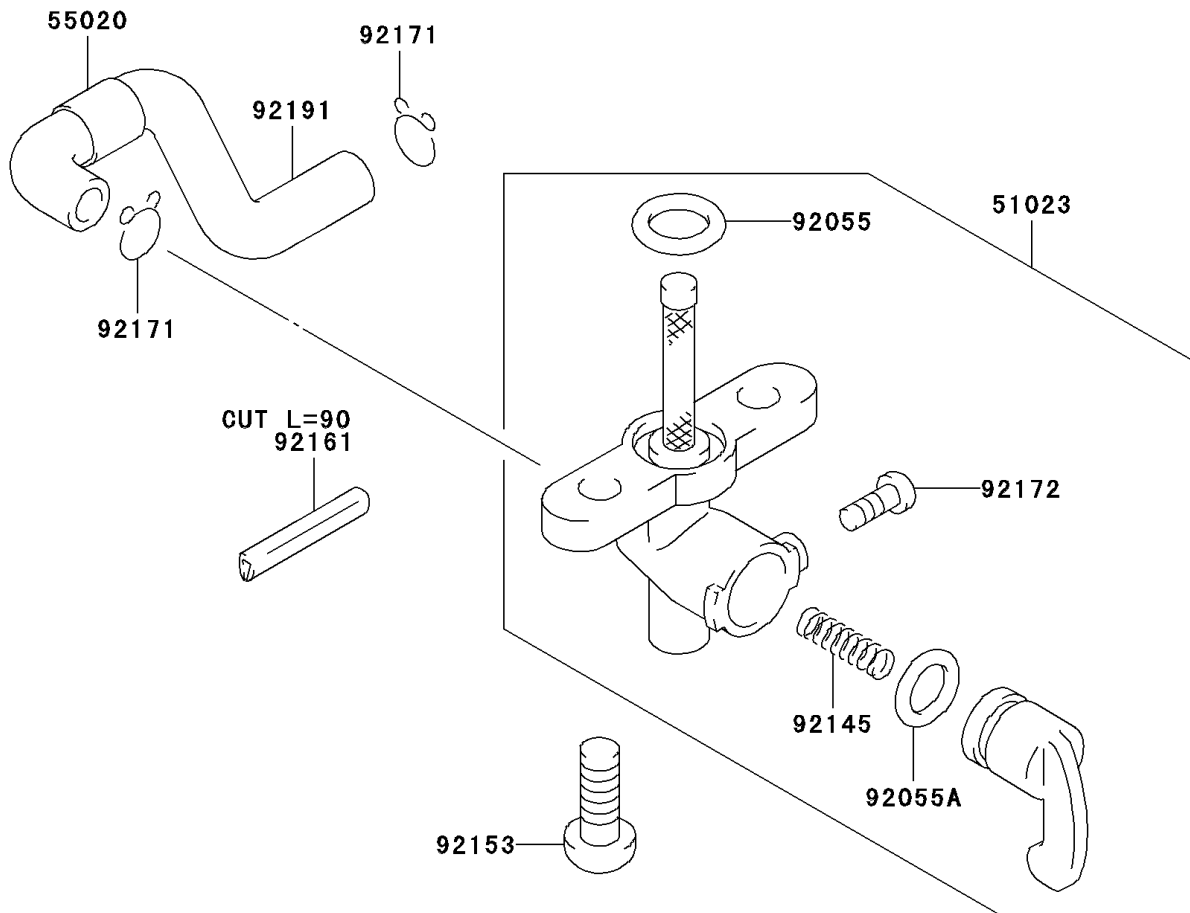

# 2003 KDX50 PARTS DIAGRAM

Fuel Filter

F2411

## 2003 KDX50 PARTS LIST

### Fuel Filter

ITEM NAME	PART NUMBER	QUANTITY
TAP-ASSY (Ref # 51023)	51023-S009	1
GUARD,FUEL HOSE (Ref # 55020)	55020-S008	1
RING-O (Ref # 92055)	92055-S072	1
RING-O (Ref # 92055A)	92055-S073	1
SPRING (Ref # 92145)	92145-S111	1
BOLT (Ref # 92153)	92153-S001	2
DAMPER (Ref # 92161)	92161-S111	1
CLAMP,FUEL HOSE (Ref # 92171)	92171-S003	2
SCREW (Ref # 92172)	92172-S183	1
TUBE,FUEL (Ref # 92191)	92191-S066	1