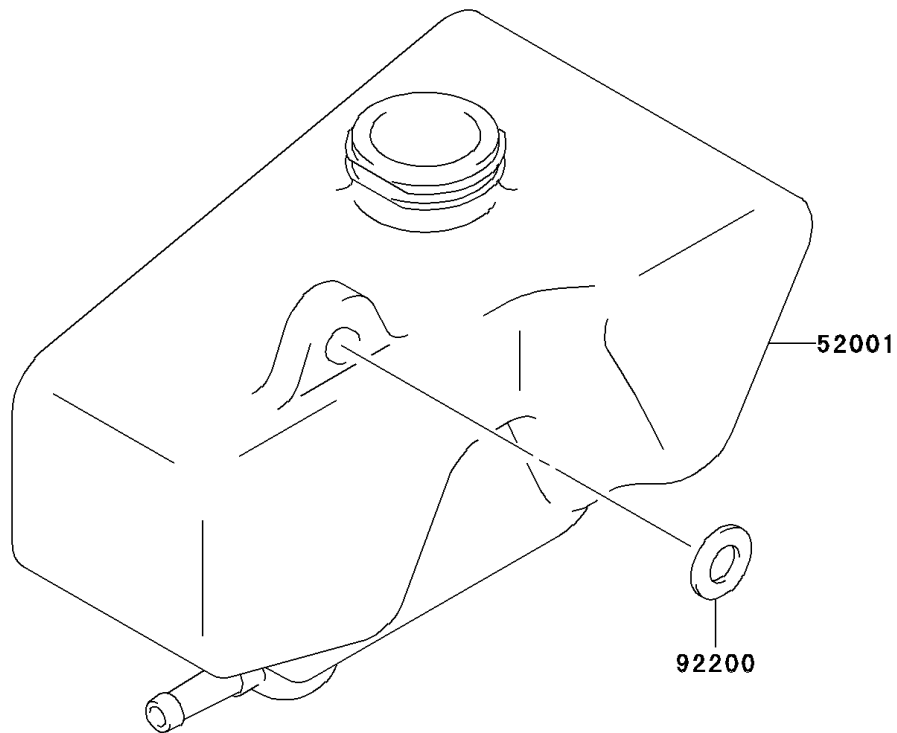

# 2003 KDX50 PARTS DIAGRAM

Oil Tank

F2450

### Oil Tank

ITEM NAME	PART NUMBER	QUANTITY
PACKING,OIL TANK (Ref # 43049)	43049-S011	1
CAP-TANK (Ref # 51049)	51049-S009	1
TANK-OIL (Ref # 52001)	52001-S007	1
WASHER,10.5X18X1 (Ref # 92200)	92200-S177	1