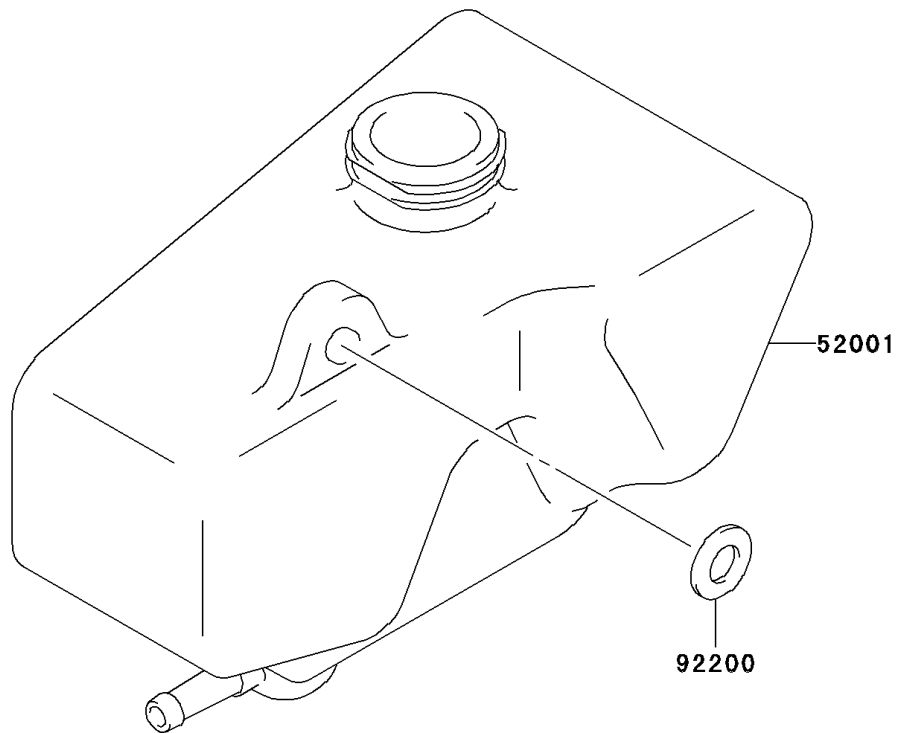

2003 KDX50 PARTS DIAGRAM

Oil Tank

F2450

2003 KDX50 PARTS LIST

Oil Tank

ITEM NAME	PART NUMBER	QUANTITY
PACKING,OIL TANK (Ref # 43049)	43049-S011	1
CAP-TANK (Ref # 51049)	51049-S009	1
TANK-OIL (Ref # 52001)	52001-S007	1
WASHER,10.5X18X1 (Ref # 92200)	92200-S177	1