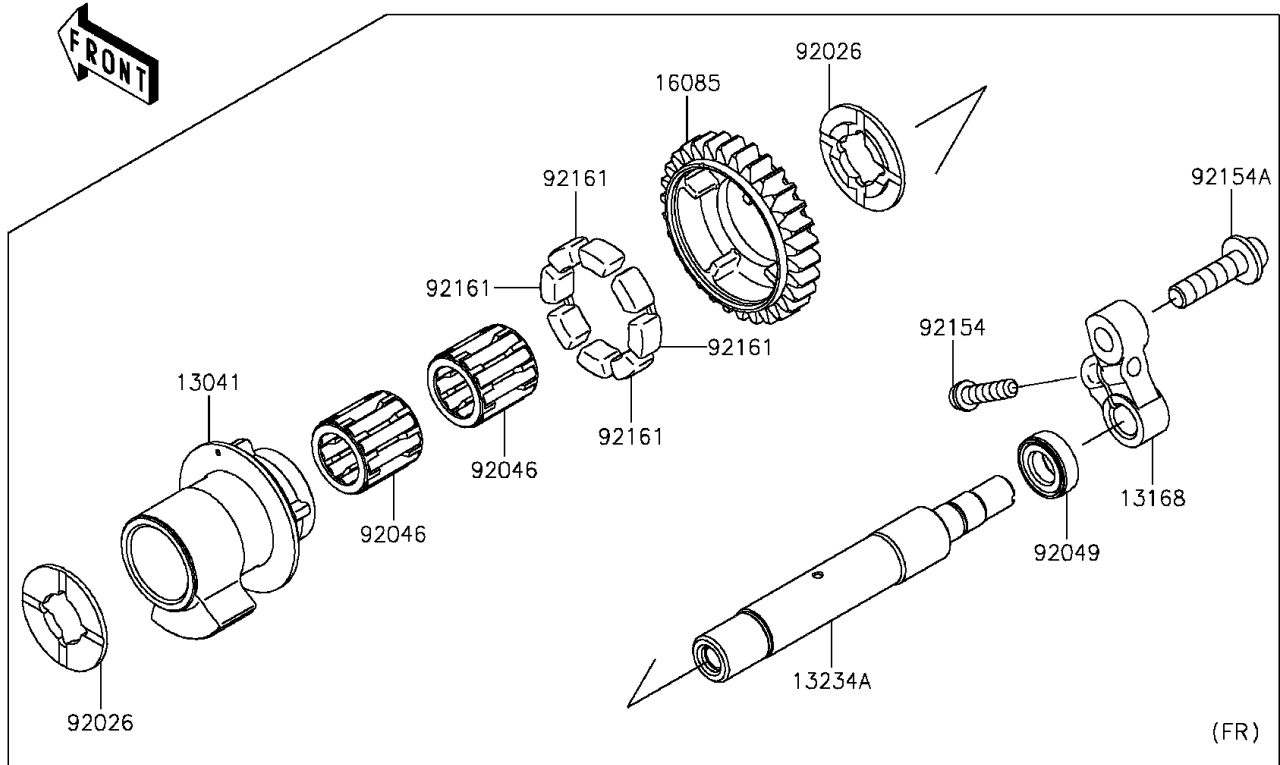

2016 NINJA H2™ PARTS DIAGRAM

Balancer

E1323

2016 NINJA H2™ PARTS LIST

Balancer

ITEM NAME	PART NUMBER	QUANTITY
BALANCER,FR (Ref # 13041)	13041-0043	1
BALANCER,RR (Ref # 13041A)	13041-0045	1
LEVER,BACKLASH ADJUSTMENT (Ref # 13168)	13168-0831	2
SHAFT-COMP (Ref # 13234)	13234-0050	1
SHAFT-COMP (Ref # 13234A)	13234-0595	1
GEAR,30T (Ref # 16085)	16085-0621	2
SPACER (Ref # 92026)	92026-0730	4
BEARING-NEEDLE (Ref # 92046)	92046-1266	4
SEAL-OIL (Ref # 92049)	92049-0720	2
BOLT,SOCKET,6X25 (Ref # 92154)	92154-1457	2
BOLT,SOCKET,8X30 (Ref # 92154A)	92154-1679	2
DAMPER (Ref # 92161)	92161-1055	8