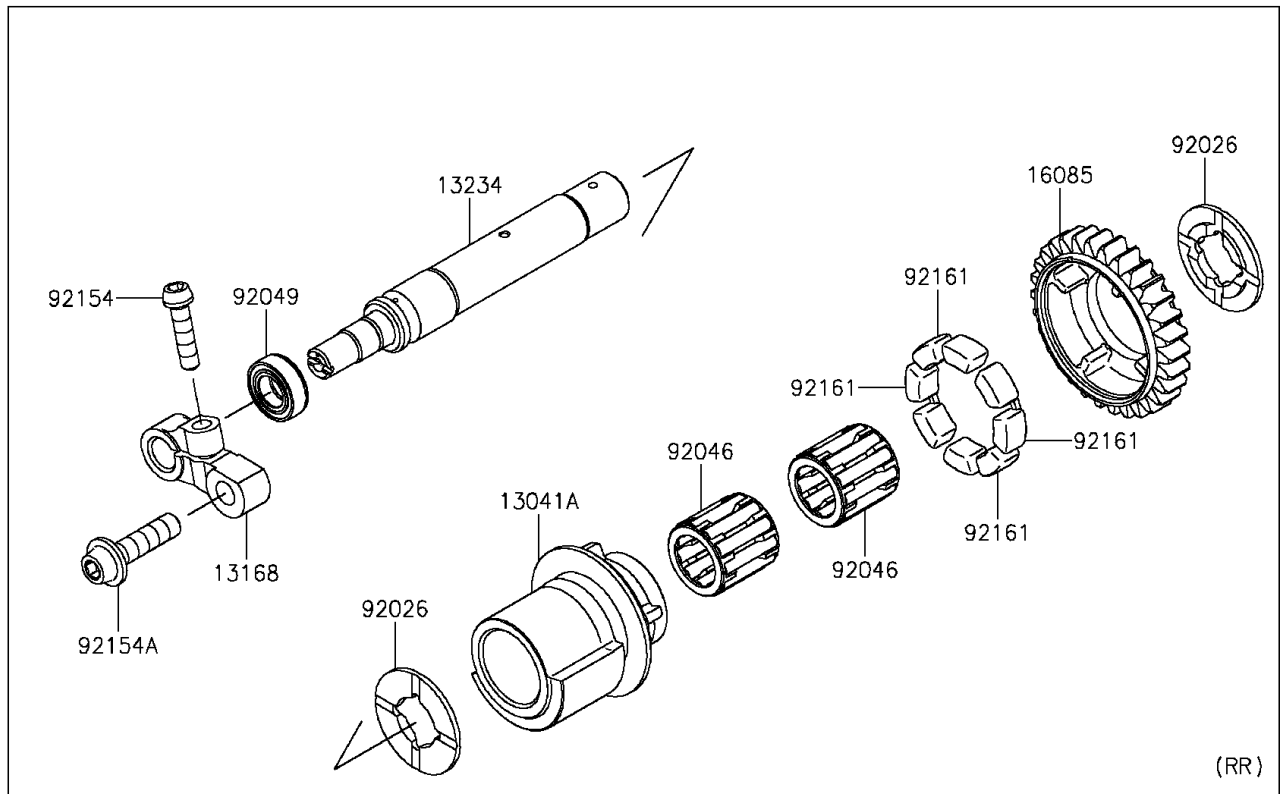

2016 NINJA H2™ PARTS DIAGRAM

Balancer

E1323

2016 NINJA H2™ PARTS LIST

Balancer

ITEM NAME	PART NUMBER	QUANTITY
BALANCER,FR (Ref # 13041)	13041-0043	1
BALANCER,RR (Ref # 13041A)	13041-0045	1
LEVER,BACKLASH ADJUSTMENT (Ref # 13168)	13168-0831	2
SHAFT-COMP (Ref # 13234)	13234-0050	1
SHAFT-COMP (Ref # 13234A)	13234-0595	1
GEAR,30T (Ref # 16085)	16085-0621	2
SPACER (Ref # 92026)	92026-0730	4
BEARING-NEEDLE (Ref # 92046)	92046-1266	4
SEAL-OIL (Ref # 92049)	92049-0720	2
BOLT,SOCKET,6X25 (Ref # 92154)	92154-1457	2
BOLT,SOCKET,8X30 (Ref # 92154A)	92154-1679	2
DAMPER (Ref # 92161)	92161-1055	8