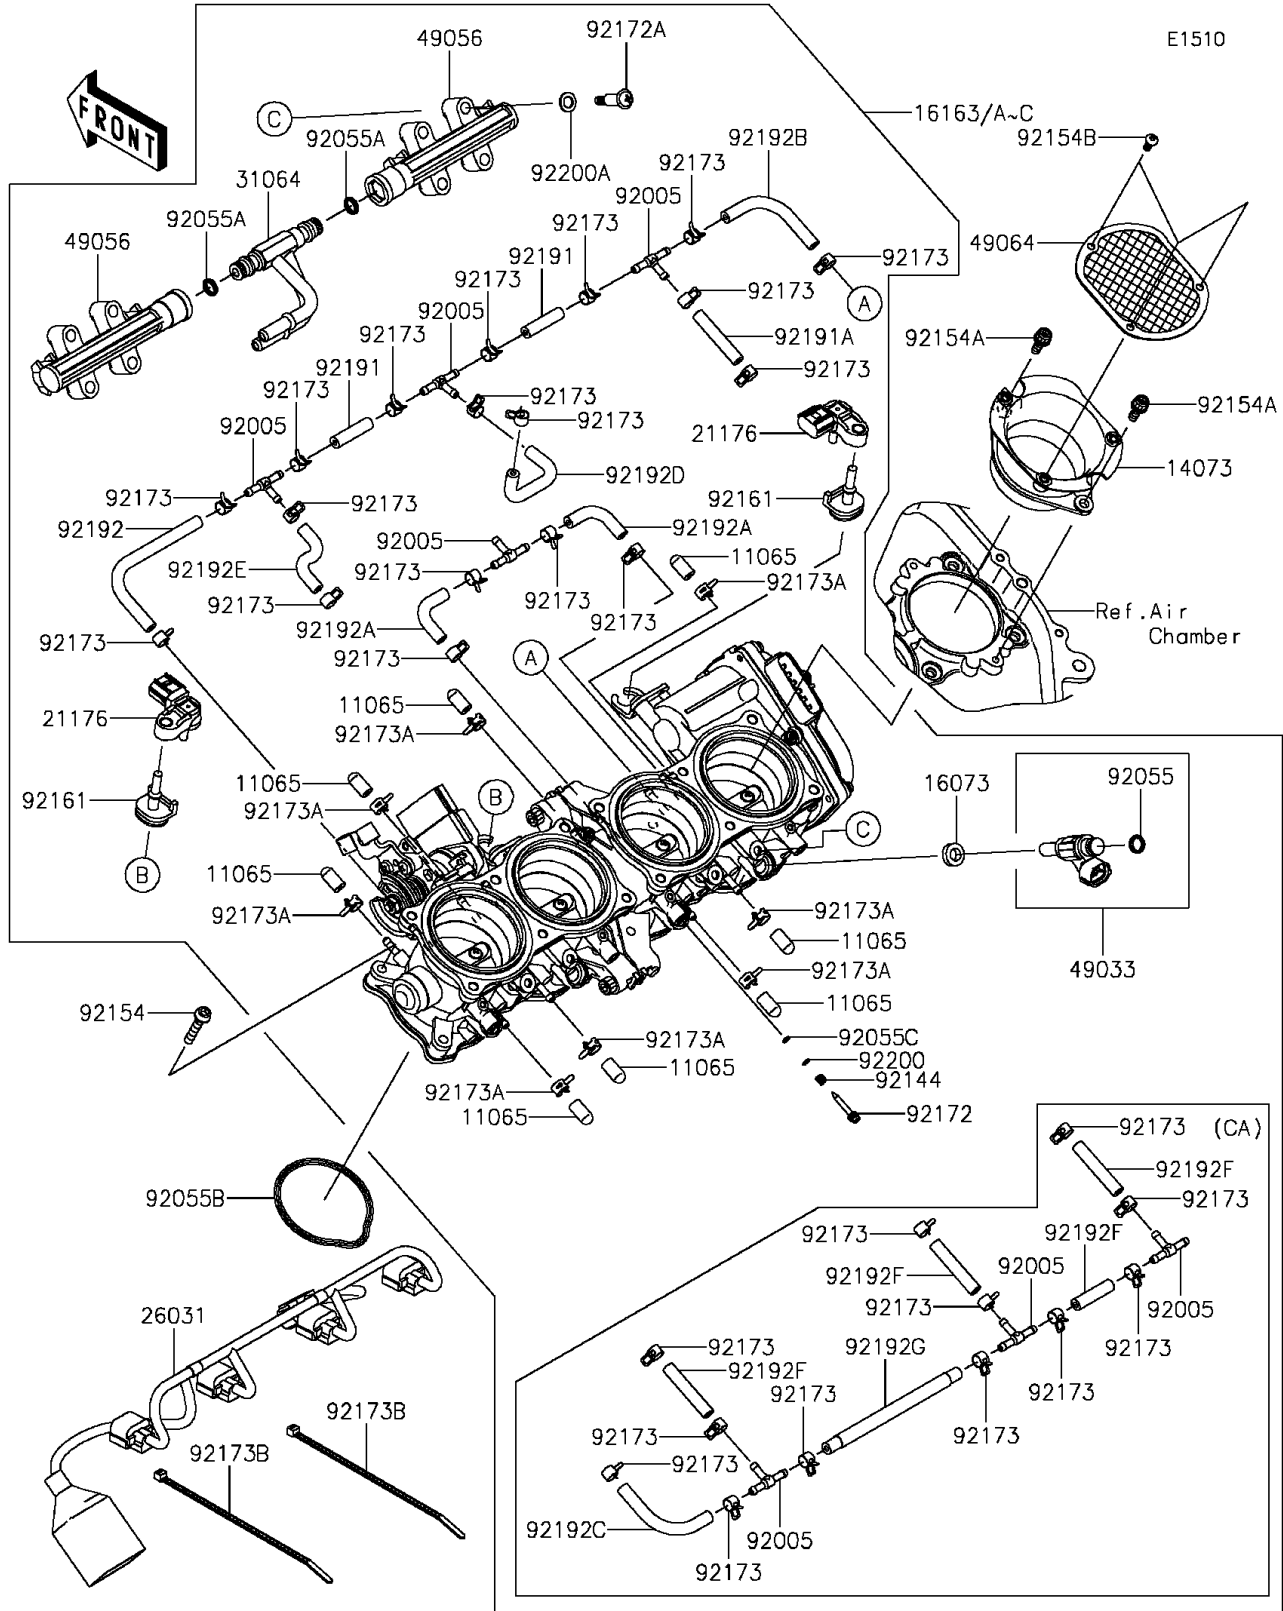

2015 NINJA H2™ PARTS DIAGRAM

Throttle

2015 NINJA H2™ PARTS LIST

Throttle

ITEM NAME	PART NUMBER	QUANTITY
-----------	-------------	----------