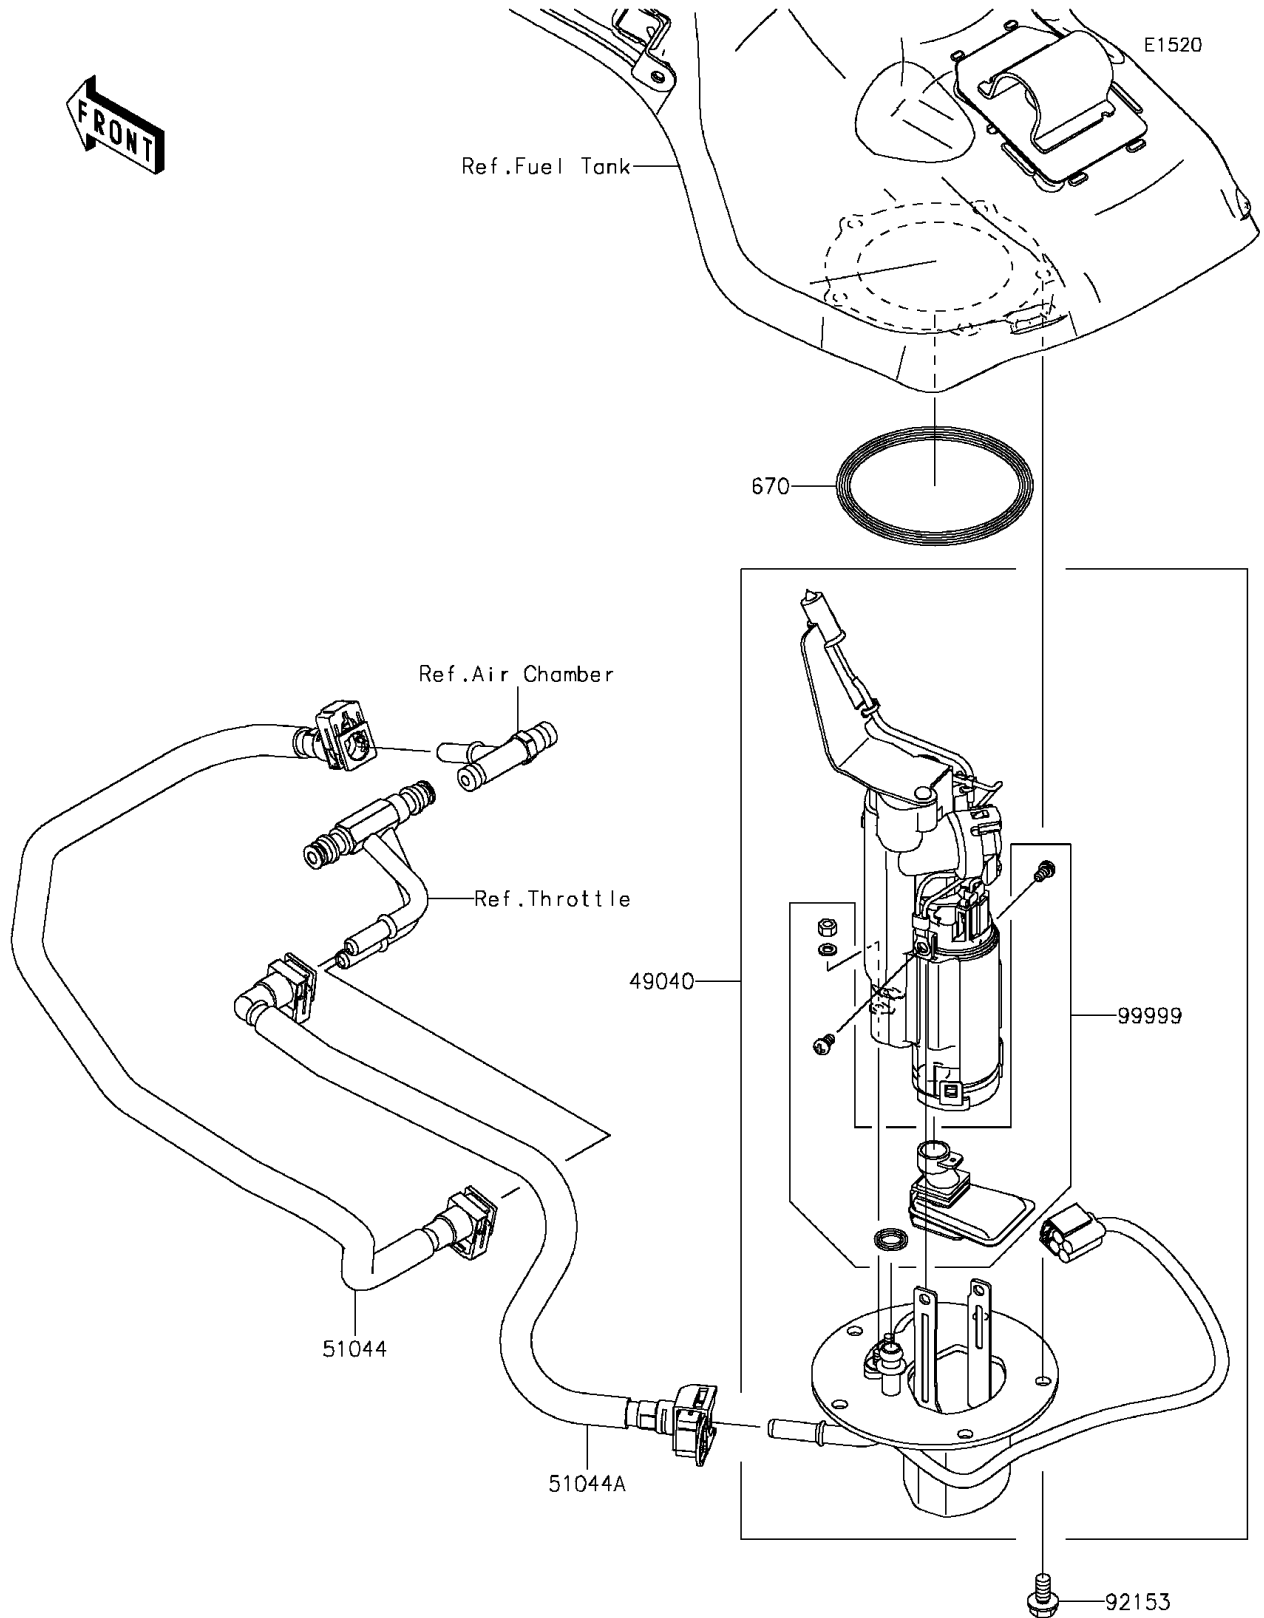

2016 NINJA H2™ PARTS DIAGRAM

Fuel Pump

2016 NINJA H2™ PARTS LIST

Fuel Pump

ITEM NAME	PART NUMBER	QUANTITY
O RING (Ref # 670)	670E5075	1
PUMP-FUEL (Ref # 49040)	49040-0740	1
TUBE-ASSY (Ref # 51044)	51044-0767	1
TUBE-ASSY (Ref # 51044A)	51044-0768	1
BOLT,FLANGED,6X12 (Ref # 92153)	92153-1283	5
KIT,FUEL FILTER (Ref # 99999)	99999-0520	1