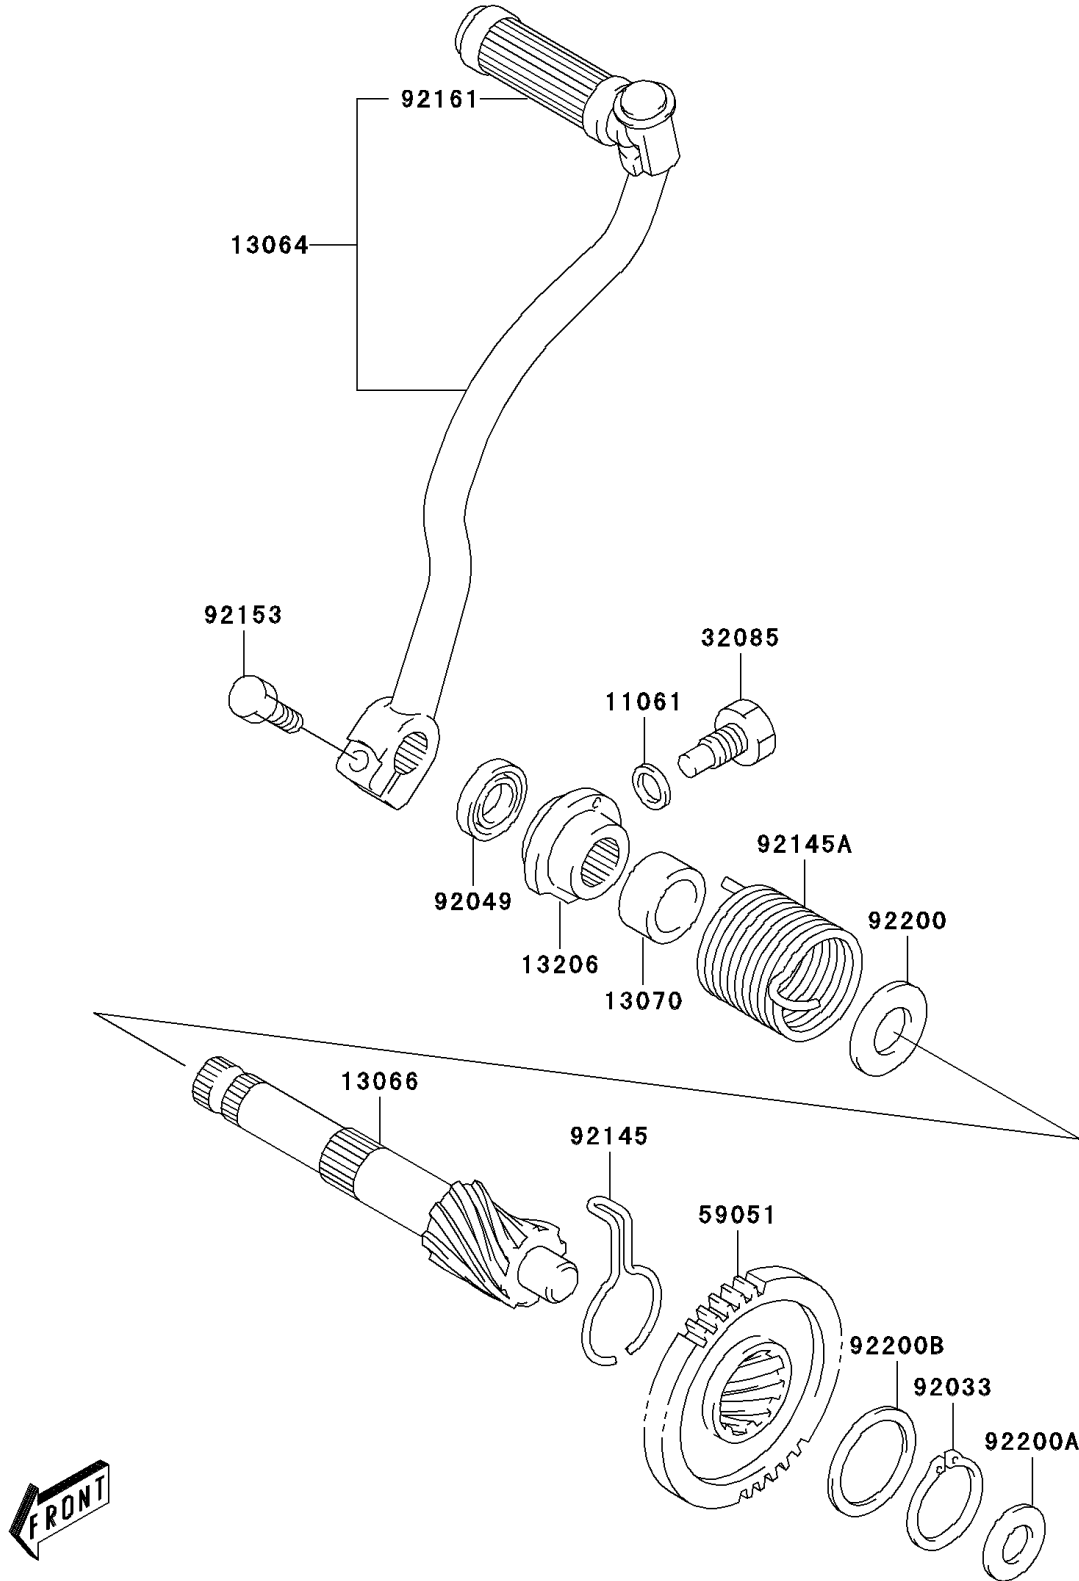

2006 KDX50 PARTS DIAGRAM

Kickstarter Mechanism

E1340

2006 KDX50 PARTS LIST

Kickstarter Mechanism

ITEM NAME	PART NUMBER	QUANTITY
GASKET,10X14X3.6 (Ref # 11061)	11061-S021	1
LEVER-ASSY-KICK (Ref # 13064)	13064-S003	1
SHAFT-KICK (Ref # 13066)	13066-S002	1
GUIDE,KICK RETURN SPRING (Ref # 13070)	13070-S016	1
GUIDE-KICK (Ref # 13206)	13206-S002	1
STOPPER,KICK STARTER (Ref # 32085)	32085-S014	1
GEAR-SPUR (Ref # 59051)	59051-S006	1
RING-SNAP (Ref # 92033)	92033-S045	1
SEAL-OIL,STARTER SHAFT (Ref # 92049)	92049-S056	1
SPRING (Ref # 92145)	92145-S110	1
SPRING,KICK STARTER (Ref # 92145A)	92145-S117	1
BOLT (Ref # 92153)	92153-S127	1
DAMPER,KICK STARTER PEDAL (Ref # 92161)	92161-S109	1
WASHER,16X30X1 (Ref # 92200)	92200-S073	1
WASHER,GEAR SHIFT SHAFT (Ref # 92200A)	92200-S170	1
WASHER,25X32X1 (Ref # 92200B)	92200-S172	1