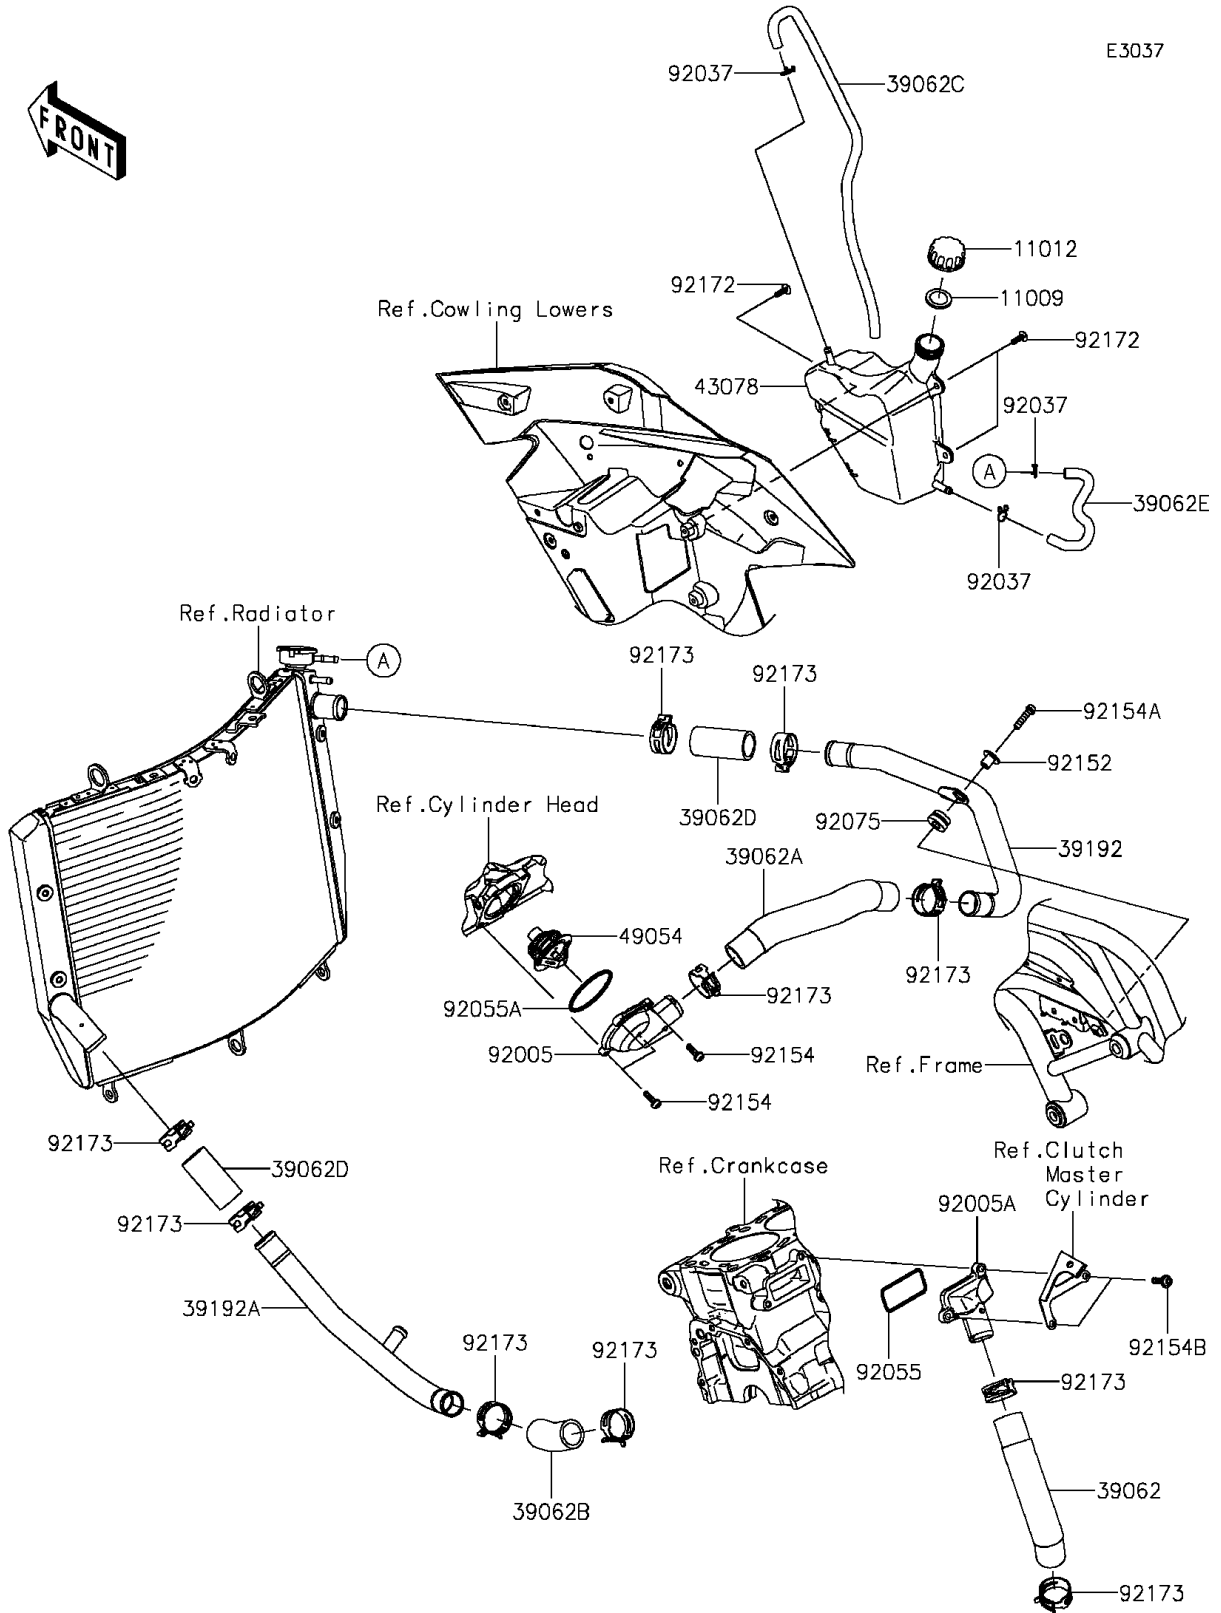

2016 NINJA H2™ PARTS DIAGRAM

Water Pipe

2016 NINJA H2™ PARTS LIST

Water Pipe

ITEM NAME	PART NUMBER	QUANTITY
GASKET,RESERVOIR TANK CAP (Ref # 11009)	11009-1145	1
CAP (Ref # 11012)	11012-1084	1
HOSE-COOLING,W/PUMP-FITTING (Ref # 39062)	39062-0681	1
HOSE-COOLING,THERMO-W/PIPE (Ref # 39062A)	39062-0682	1
HOSE-COOLING,W/PIPE-W/PUMP (Ref # 39062B)	39062-0683	1
HOSE-COOLING,OVER FLOW (Ref # 39062C)	39062-0687	1
HOSE-COOLING,RADIATOR-W/PIPE (Ref # 39062D)	39062-0701	2
HOSE-COOLING,RETURN (Ref # 39062E)	39062-0718	1
PIPE-WATER,RAD.-THERMO COVER (Ref # 39192)	39192-0584	1
PIPE-WATER,RADIATOR-WATER PUMP (Ref # 39192A)	39192-0585	1
RESERVOIR (Ref # 43078)	43078-0574	1
THERMOSTAT (Ref # 49054)	49054-0004	1
FITTING,THERMO COVER (Ref # 92005)	92005-0770	1
FITTING,CYLINDER (Ref # 92005A)	92005-0772	1
CLAMP,TUBE (Ref # 92037)	92037-147	3
RING-O (Ref # 92055)	92055-0809	1
RING-O,54.5X2.6 (Ref # 92055A)	92055-0810	1
DAMPER,RUBBER (Ref # 92075)	92075-1123	1
COLLAR (Ref # 92152)	92152-2112	1
BOLT,SOCKET,5X16 (Ref # 92154)	92154-1449	4
BOLT,SOCKET,6X25 (Ref # 92154A)	92154-1457	1
BOLT,SOCKET,6X20 (Ref # 92154B)	92154-1499	2
SCREW,TAPPING,5X16 (Ref # 92172)	92172-0175	3
CLAMP,34MM (Ref # 92173)	92173-1360	10