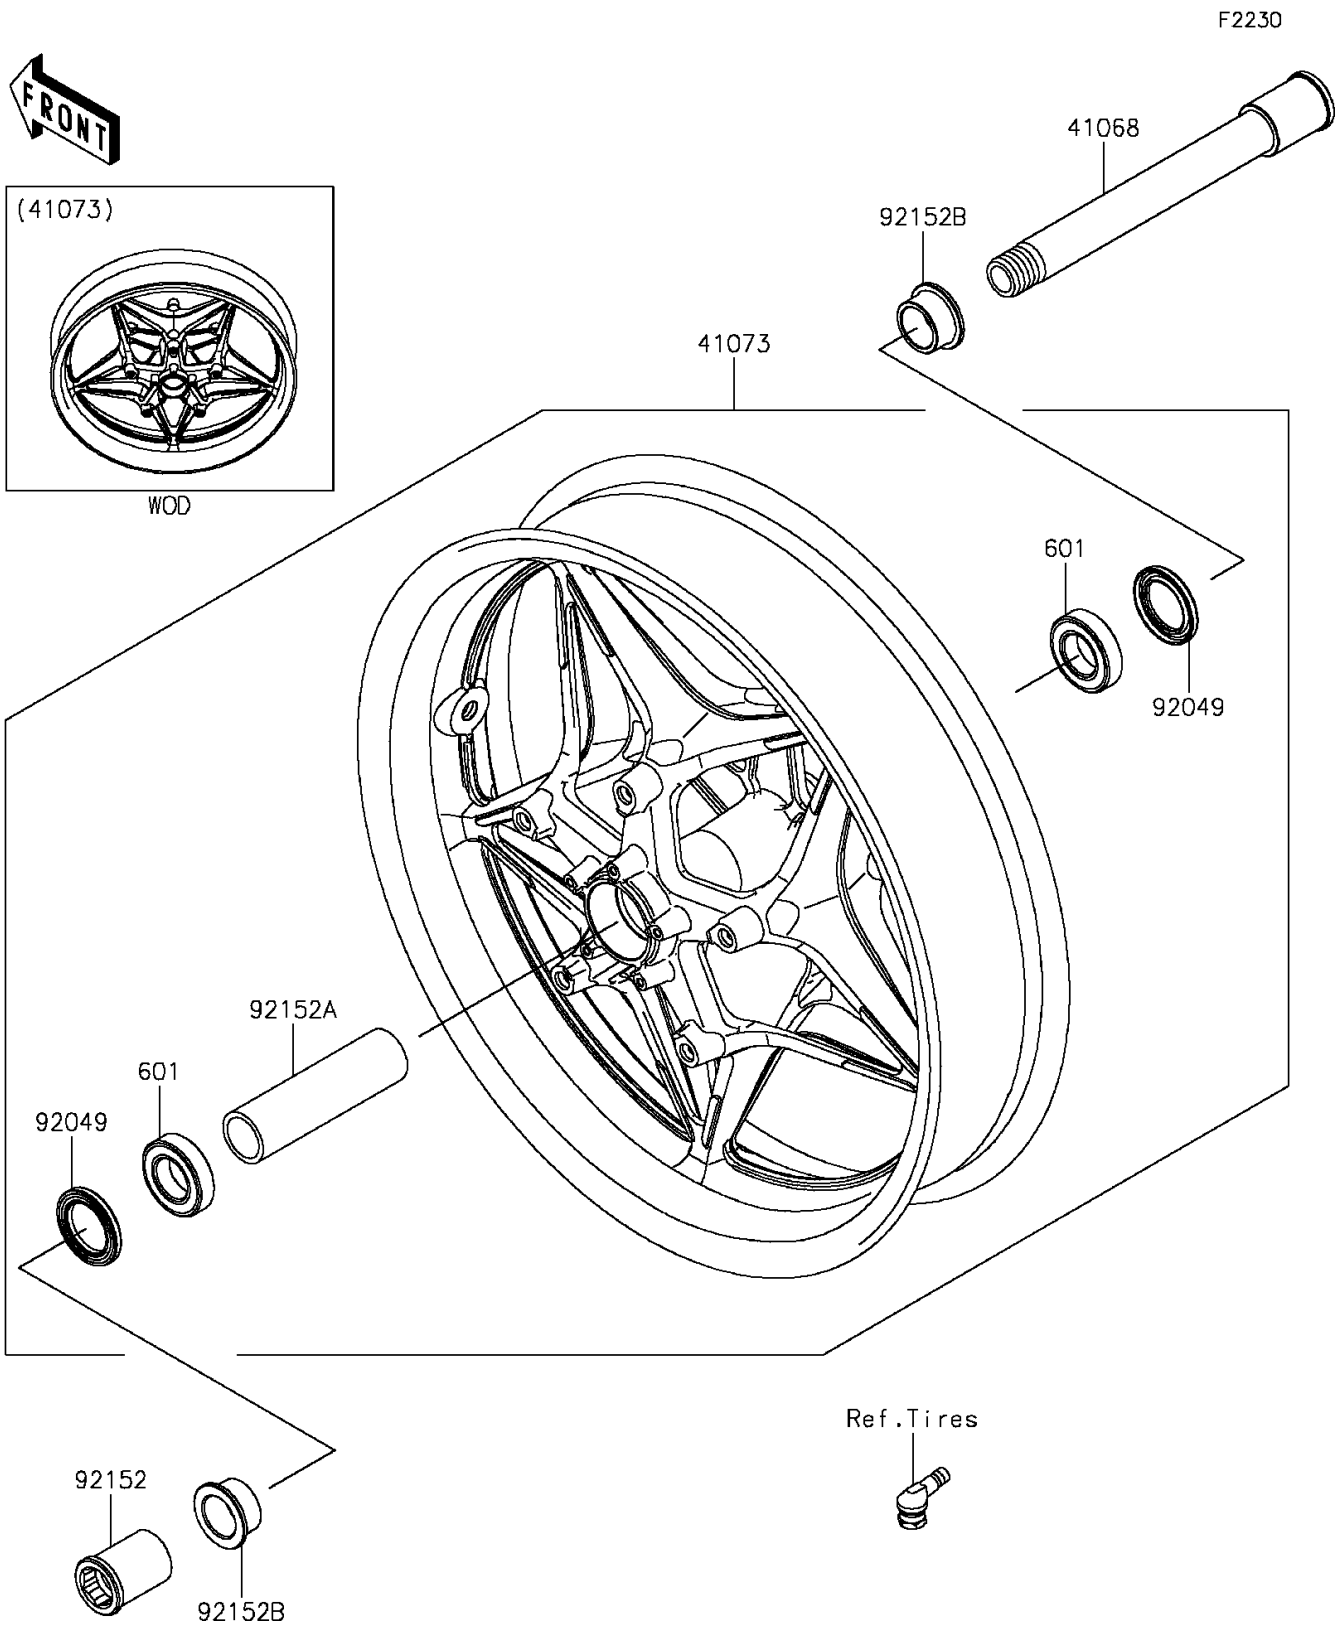

# 2016 NINJA H2™ PARTS DIAGRAM

Front Wheel

## 2016 NINJA H2™ PARTS LIST

### Front Wheel

ITEM NAME	PART NUMBER	QUANTITY
BEARING-BALL,#6005UU (Ref # 601)	601B6005UU	2
AXLE,FR,25X205 (Ref # 41068)	41068-0594	1
WHEEL-ASSY,FR,F.BLACK (Ref # 41073)	41073-0661-51H	1
SEAL-OIL,BJN-C2 32X47X5 (Ref # 92049)	92049-0050	2
COLLAR,FR AXLE,LH,L=44.5 (Ref # 92152)	92152-0240	1
COLLAR,FR HUB,L=115 (Ref # 92152A)	92152-0616	1
COLLAR,25X40X18 (Ref # 92152B)	92152-1947	2