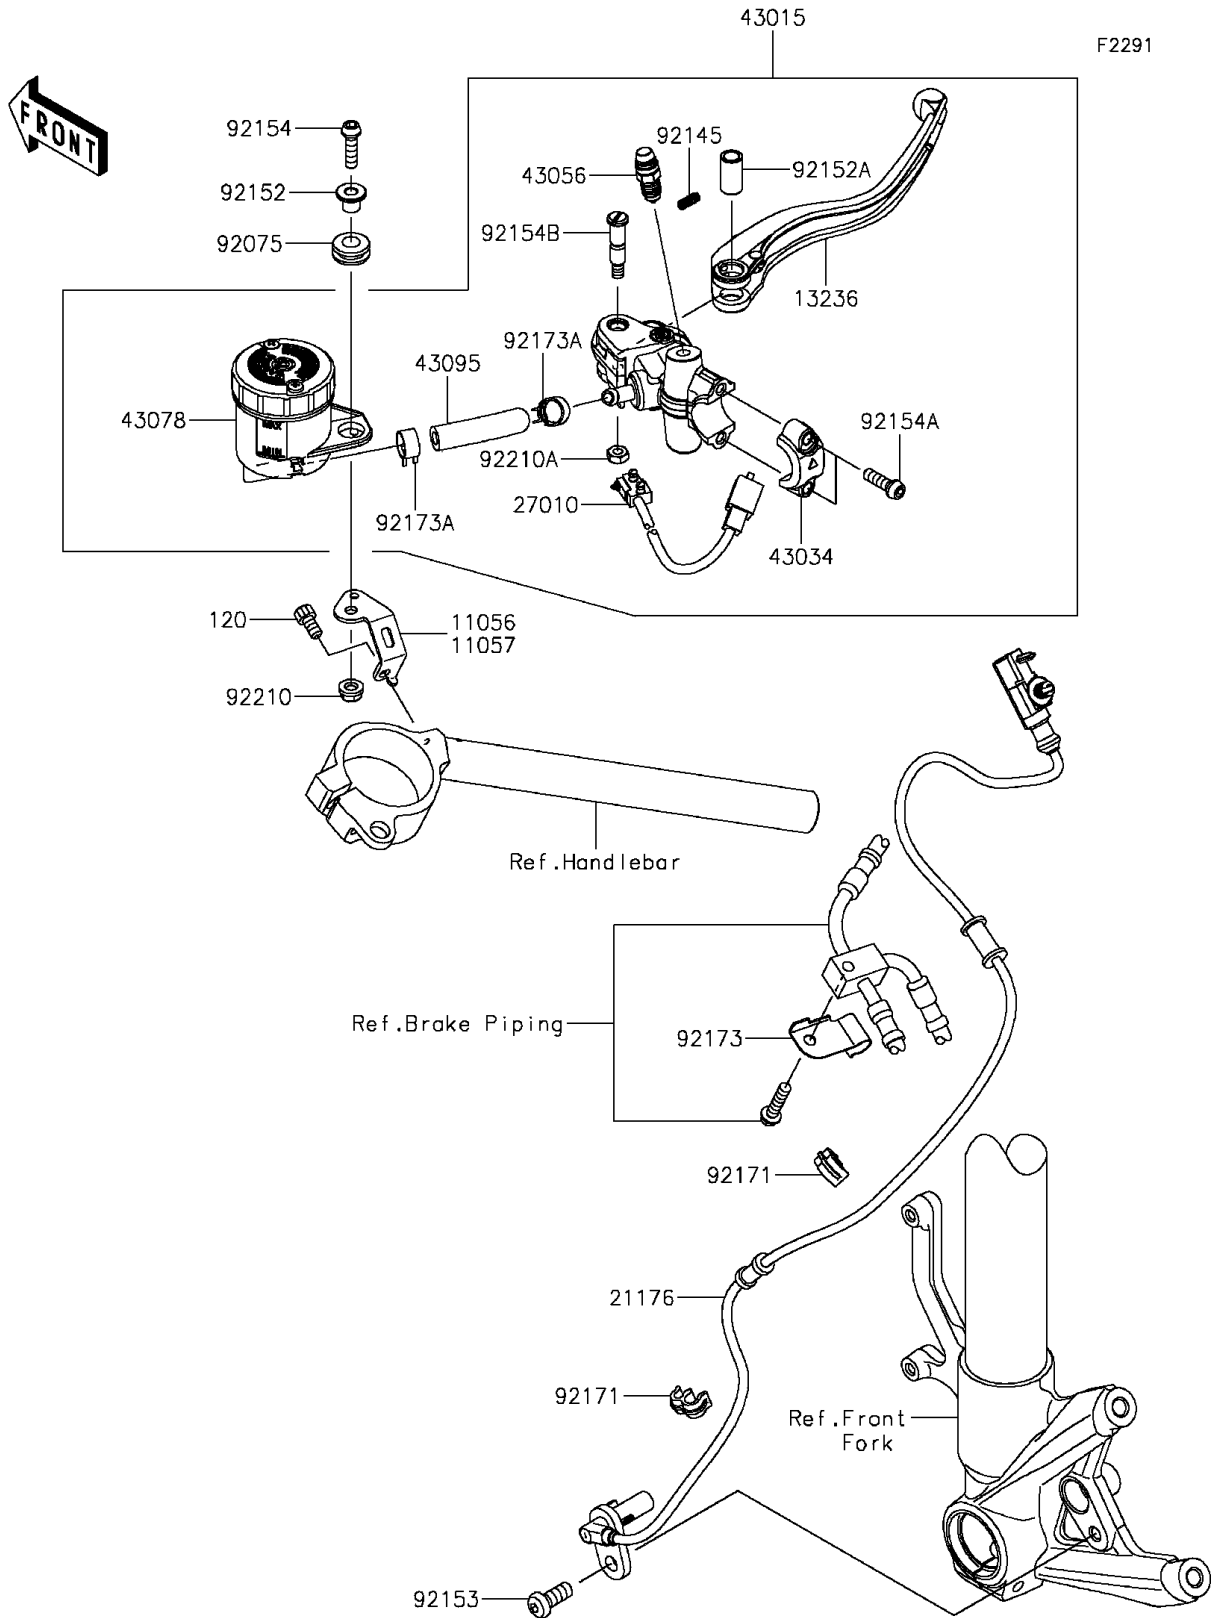

2016 NINJA H2™ PARTS DIAGRAM

Front Master Cylinder

2016 NINJA H2™ PARTS LIST

Front Master Cylinder

ITEM NAME	PART NUMBER	QUANTITY
BOLT-SOCKET,6X12 (Ref # 120)	120CB0612	1
BRACKET,RESERVOIR TANK (Ref # 11057)	11057-0039	1
LEVER-COMP,BRAKE (Ref # 13236)	13236-0770	1
SENSOR,WHEEL SPEED,FR (Ref # 21176)	21176-0792	1
SWITCH,STOP (Ref # 27010)	27010-0823	1
CYLINDER-ASSY-MASTER,FR (Ref # 43015)	43015-0617	1
HOLDER-BRAKE (Ref # 43034)	43034-0121	1
BREATHER-BRAKE (Ref # 43056)	43056-0012	1
RESERVOIR (Ref # 43078)	43078-0577	1
HOSE-BRAKE (Ref # 43095)	43095-0908	1
DAMPER (Ref # 92075)	92075-1028	1
SPRING (Ref # 92145)	92145-1683	1
COLLAR,6X16X10.6 (Ref # 92152)	92152-2110	1
COLLAR,LEVER (Ref # 92152A)	92152-2151	1
BOLT,SOCKET,8X20 (Ref # 92153)	92153-0912	1
BOLT,SOCKET,6X22 (Ref # 92154)	92154-1456	1
BOLT,SOCKET,6X20 (Ref # 92154A)	92154-1644	2
BOLT,LEVER (Ref # 92154B)	92154-1809	1
CLAMP (Ref # 92171)	92171-0921	2
CLAMP (Ref # 92173)	92173-0086	1
CLAMP,HOSE (Ref # 92173A)	92173-1498	2
NUT,6MM (Ref # 92210)	92210-0991	1
NUT,U (Ref # 92210A)	92210-1424	1