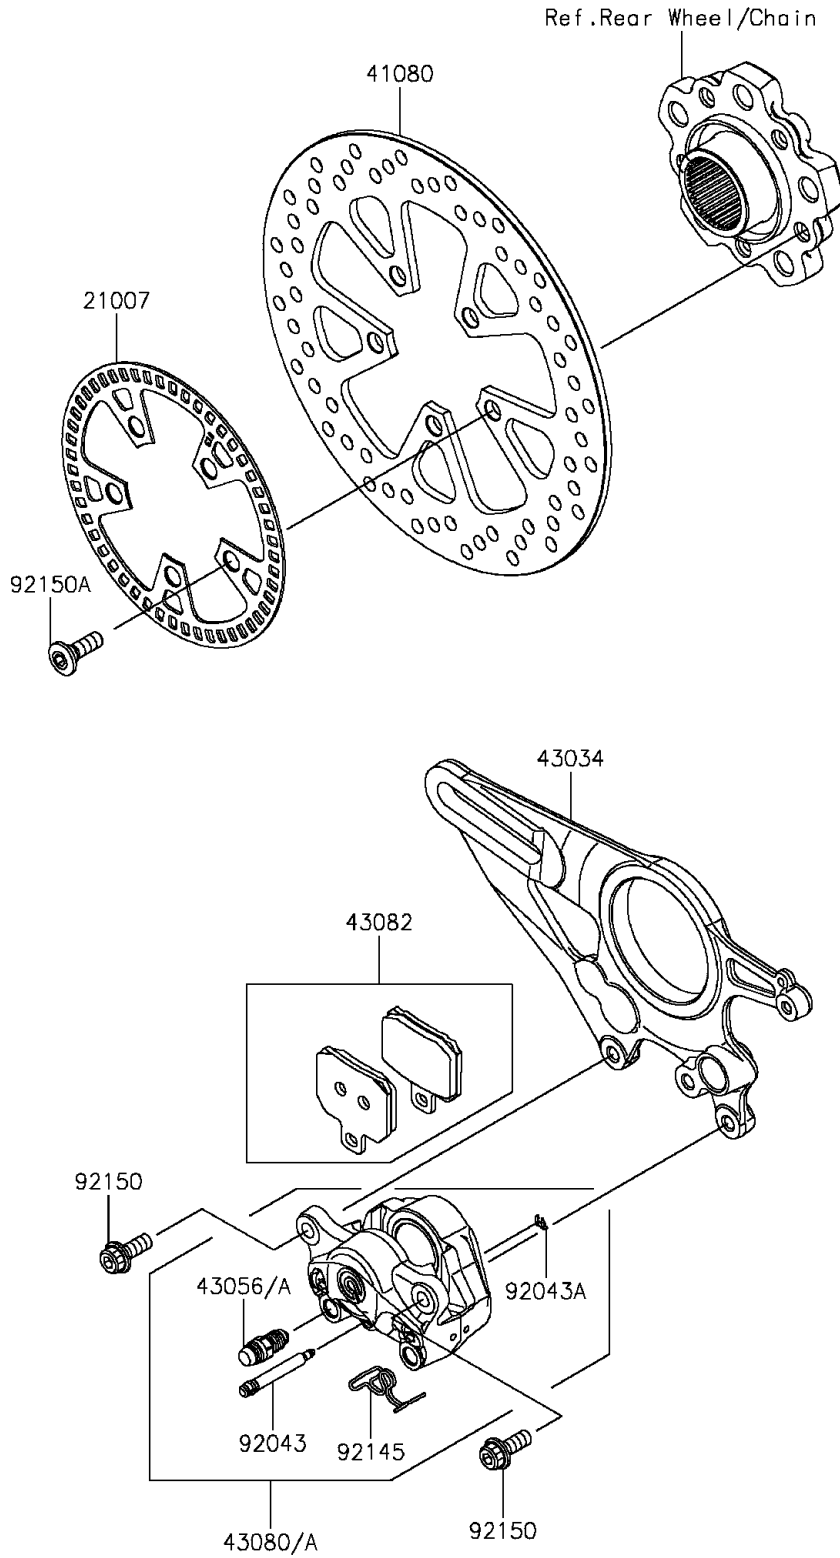

2016 NINJA H2™ PARTS DIAGRAM

Rear Brake

F2294

2016 NINJA H2™ PARTS LIST

Rear Brake

ITEM NAME	PART NUMBER	QUANTITY
ROTOR,SENSOR,RR (Ref # 21007)	21007-0632	1
DISC,RR,250MM (Ref # 41080)	41080-0636	1
HOLDER-BRAKE,RR (Ref # 43034)	43034-0108	1
BREATHER-BRAKE (Ref # 43056A)	43056-0020	1
CALIPER-SUB-ASSY,RR,GRAY (Ref # 43080A)	43080-0176-51J	1
PAD-ASSY-BRAKE (Ref # 43082)	43082-0158	1
PIN,PAD (Ref # 92043)	92043-0863	1
PIN,CLIP (Ref # 92043A)	92043-0864	1
SPRING (Ref # 92145)	92145-1685	1
BOLT,SOCKET,8X20 (Ref # 92150)	92150-1155	2
BOLT,8X25 (Ref # 92150A)	92150-1858	5