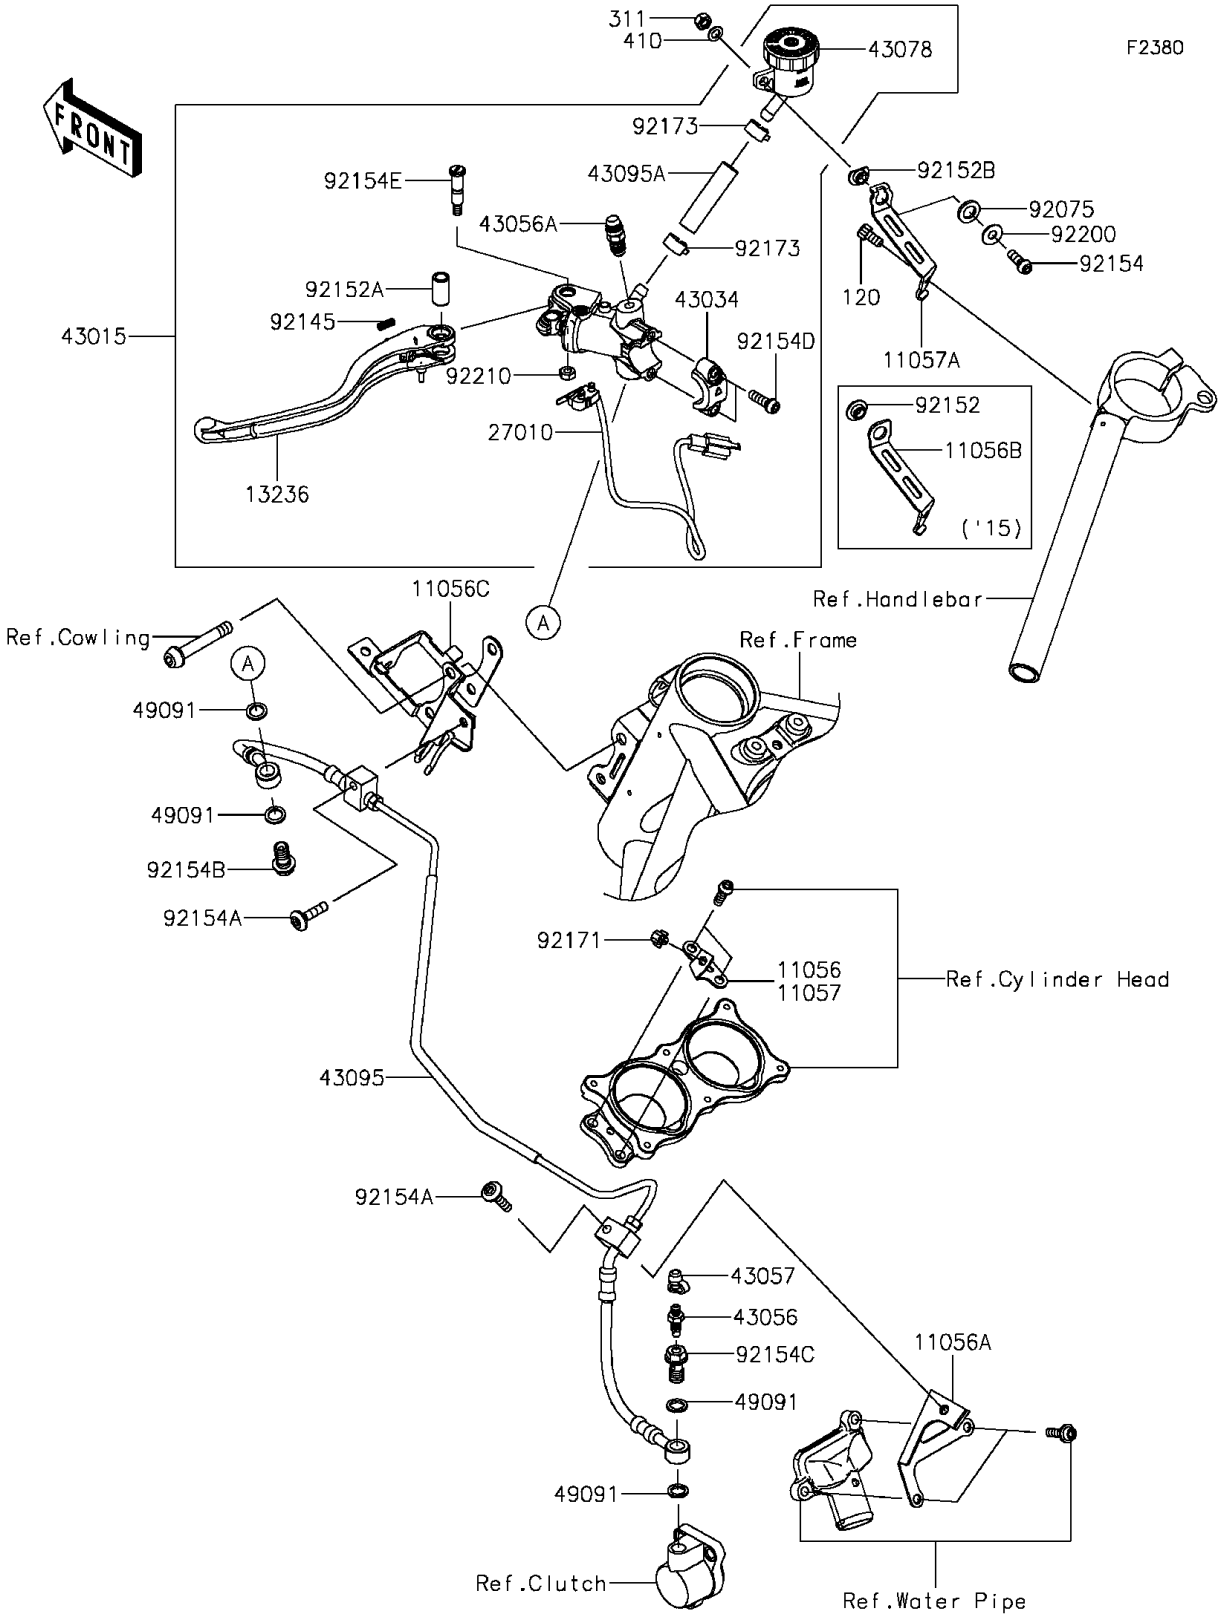

2015 NINJA H2™ PARTS DIAGRAM

Clutch Master Cylinder

2015 NINJA H2™ PARTS LIST

Clutch Master Cylinder

ITEM NAME	PART NUMBER	QUANTITY
-----------	-------------	----------