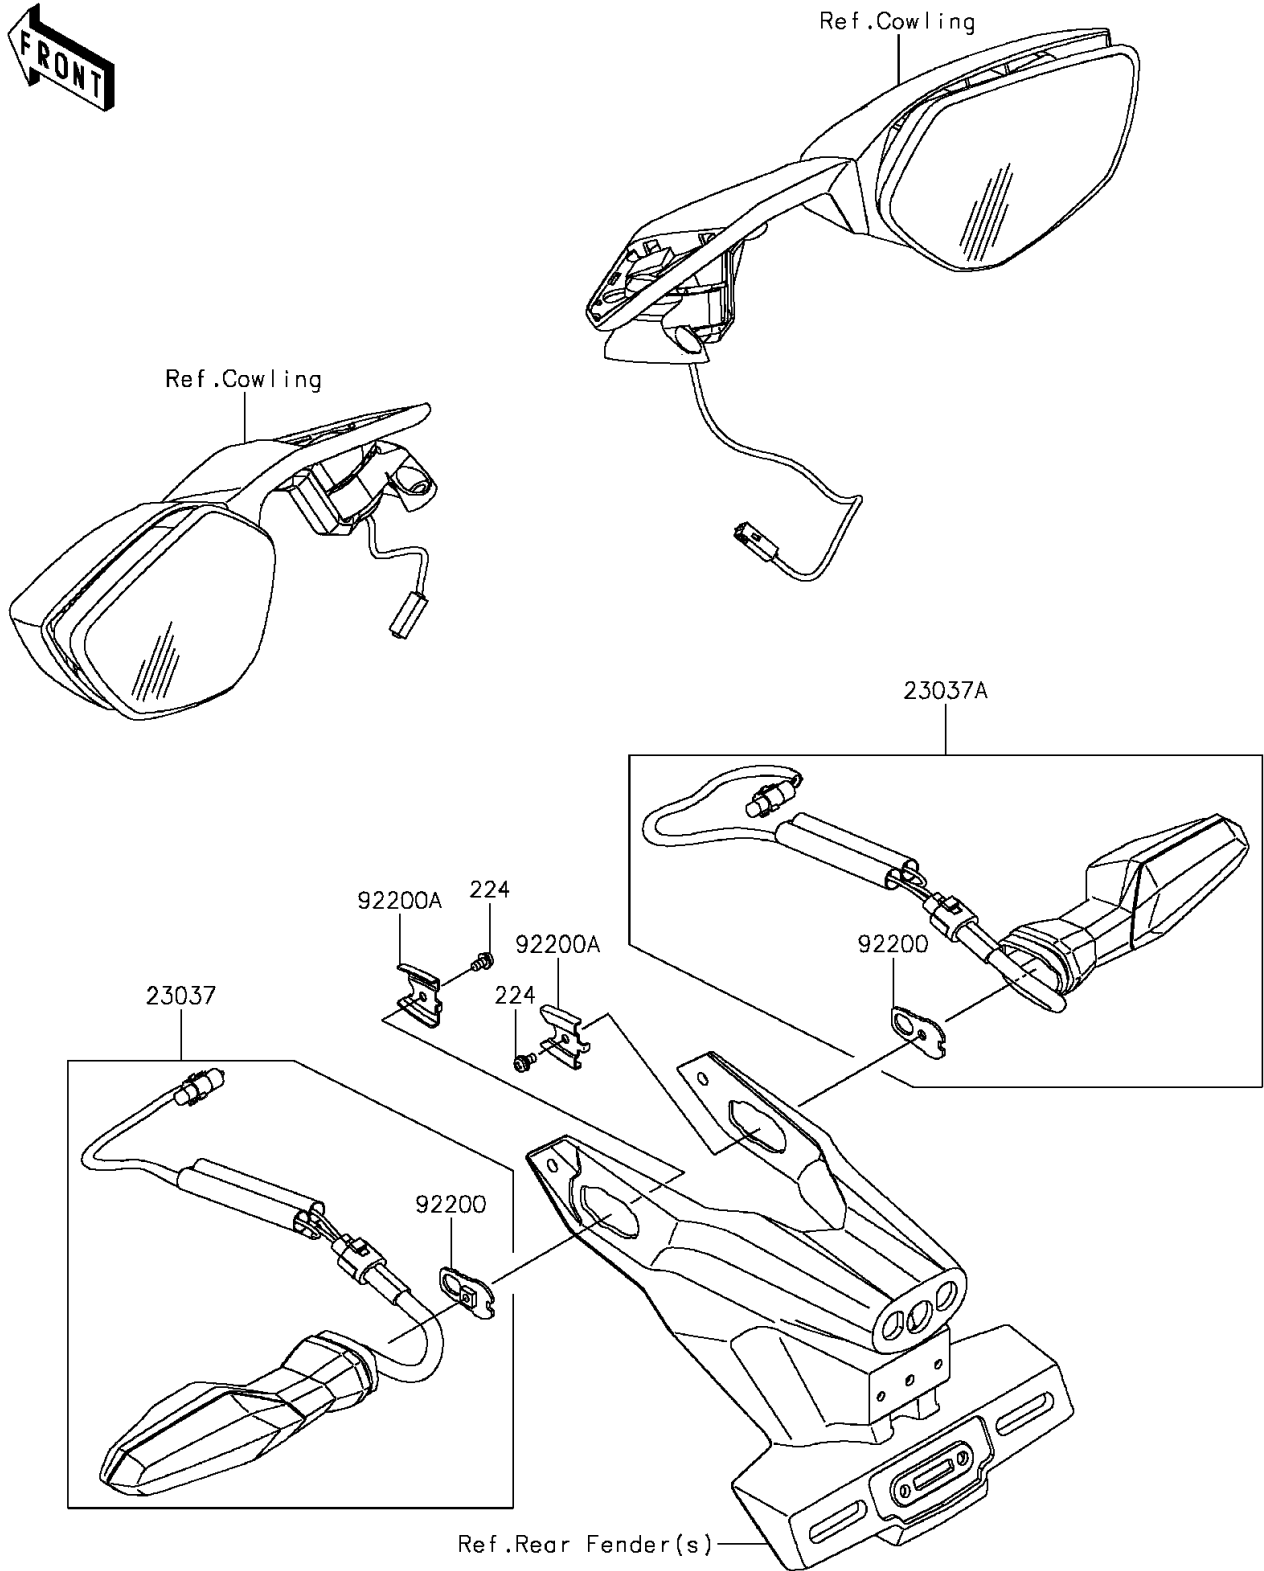

# 2016 NINJA H2™ PARTS DIAGRAM

Turn Signals

F2730

## 2016 NINJA H2™ PARTS LIST

### Turn Signals

ITEM NAME	PART NUMBER	QUANTITY
SCREW-PAN-WP-CROS,4X8 (Ref # 224)	224AB0408	2
LAMP-ASSY-SIGNAL,RR,LH (Ref # 23037)	23037-0324	1
LAMP-ASSY-SIGNAL,RR,RH (Ref # 23037A)	23037-0325	1
WASHER,NUT 4MM (Ref # 92200)	92200-0854	2
WASHER (Ref # 92200A)	92200-0855	2