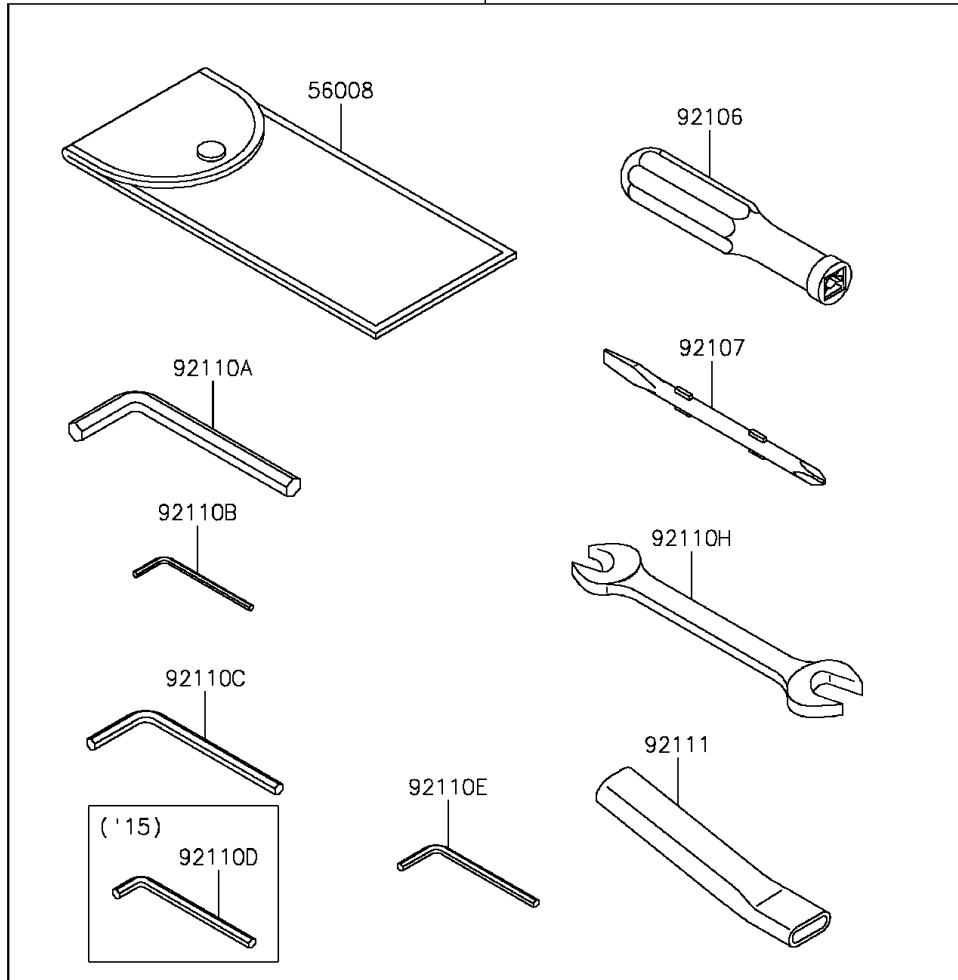

2015 NINJA H2™ PARTS DIAGRAM

Owner's Tools

56007/A

F2810

2015 NINJA H2™ PARTS LIST

Owner's Tools

ITEM NAME	PART NUMBER	QUANTITY
-----------	-------------	----------