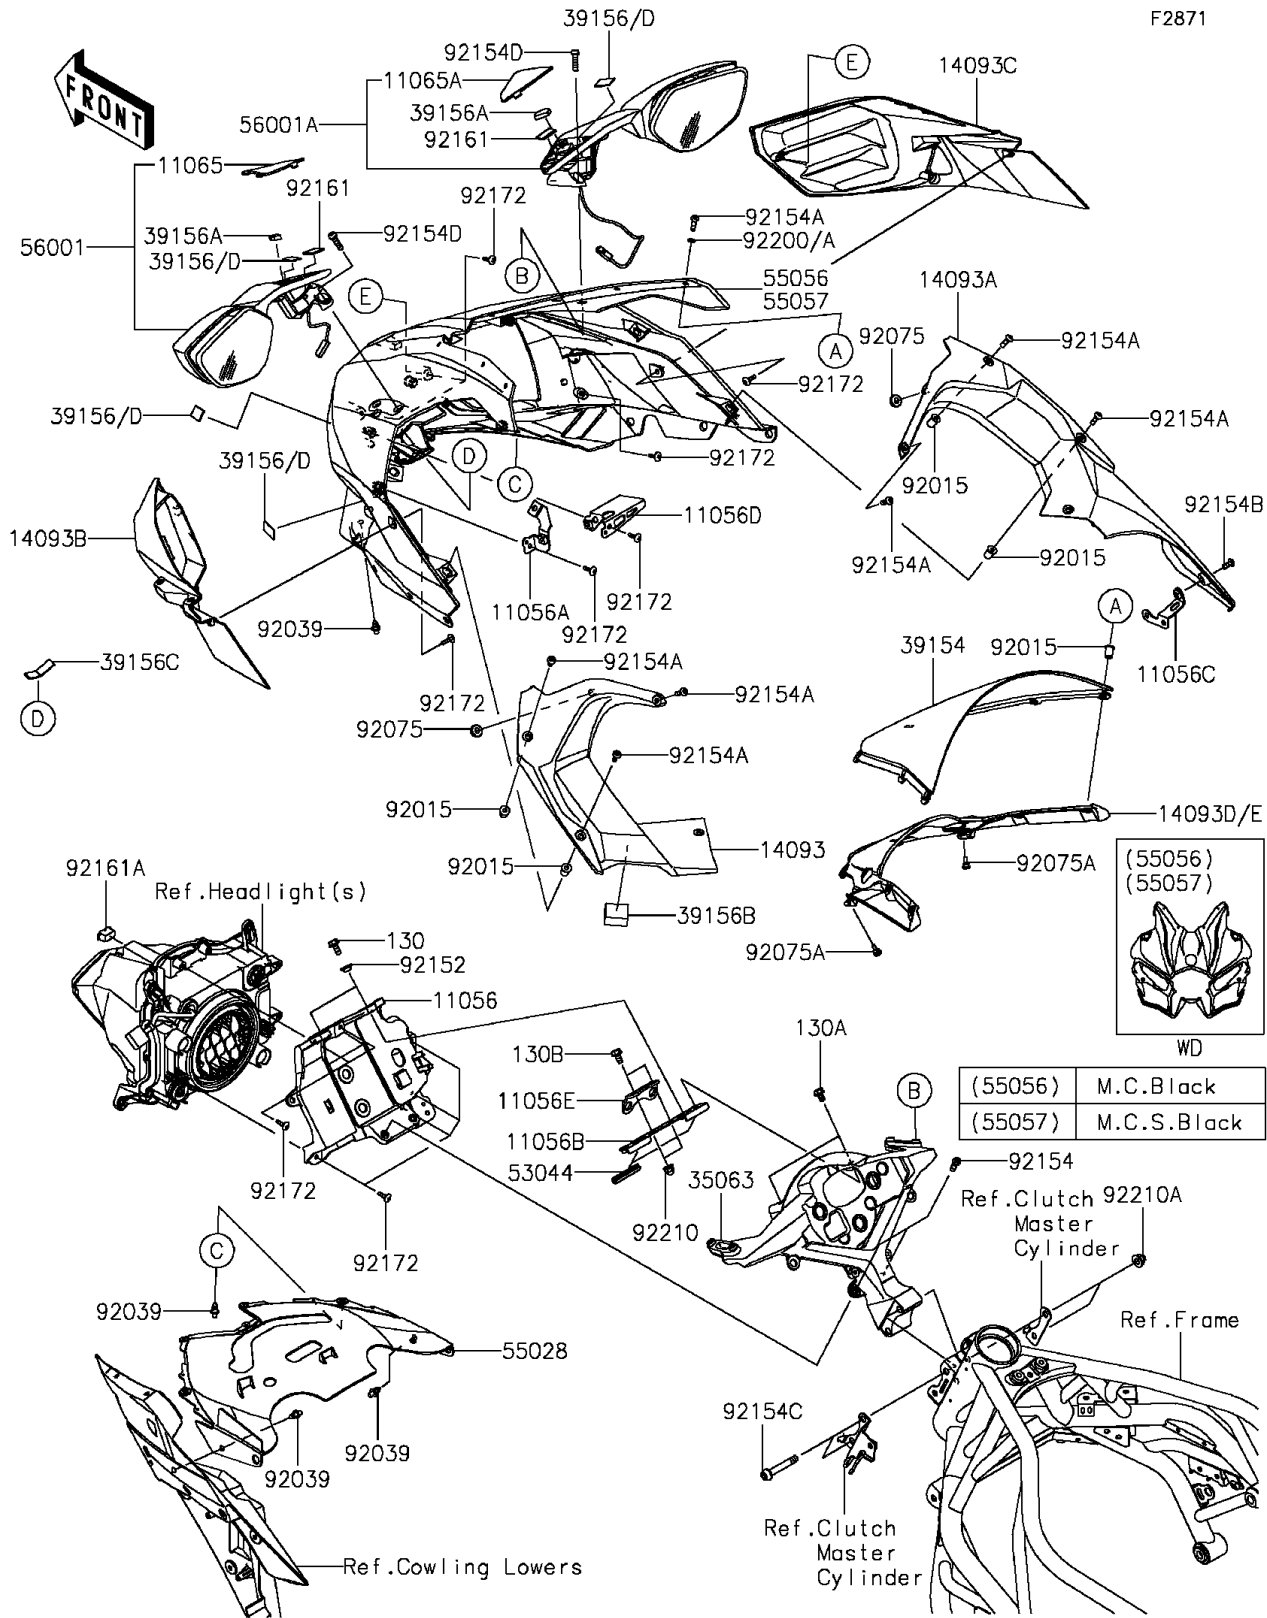

2016 NINJA H2™ PARTS DIAGRAM

Cowling