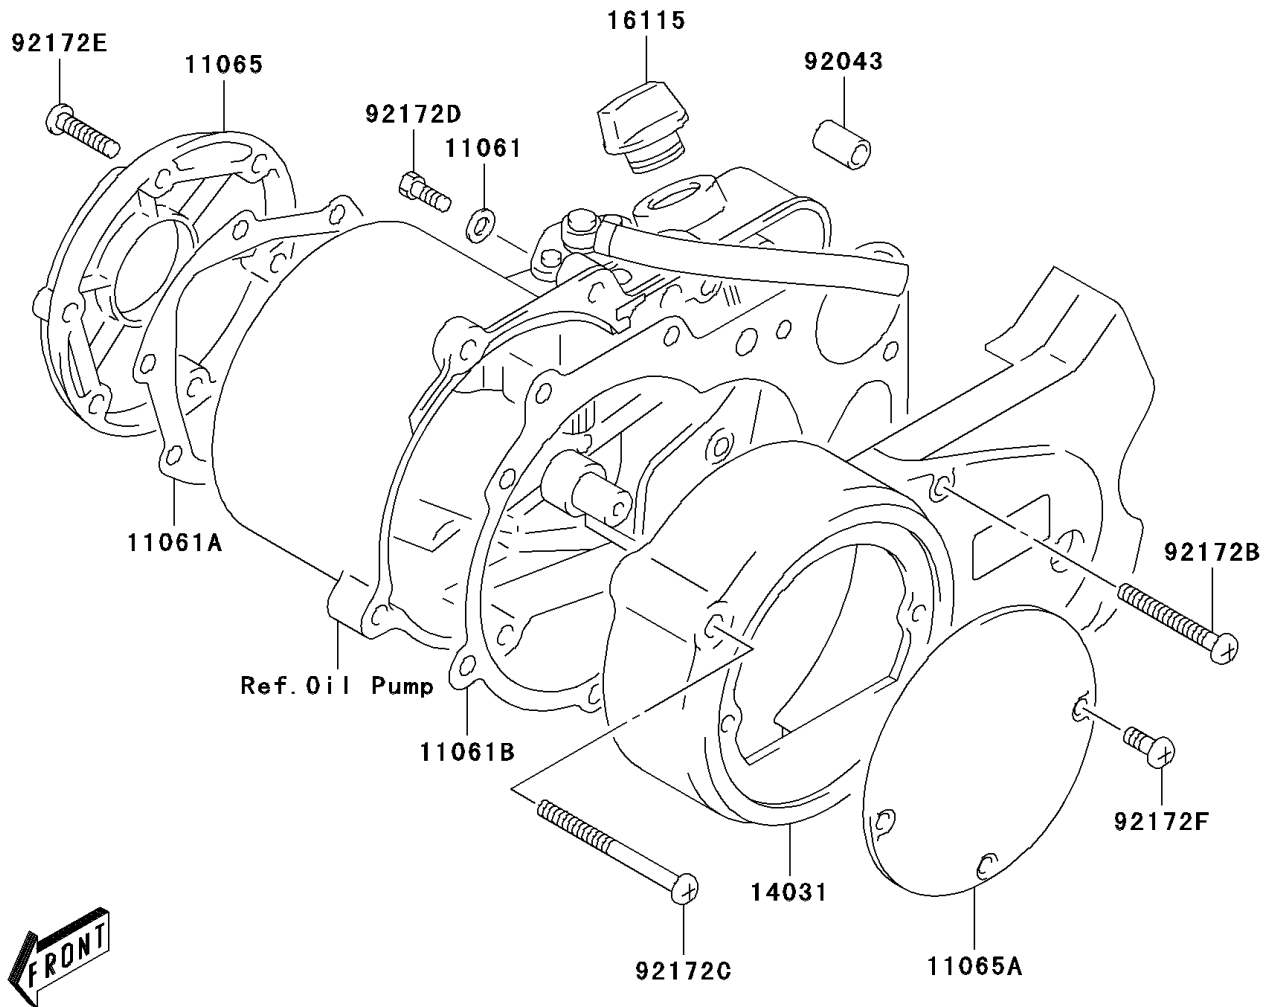

2006 KDX50 PARTS DIAGRAM

Engine Cover(s)

E1431

2006 KDX50 PARTS LIST

Engine Cover(s)

ITEM NAME	PART NUMBER	QUANTITY
GASKET (Ref # 11061)	11061-S045	1
GASKET,RELEASE CAP (Ref # 11061A)	11061-S078	1
GASKET,CLUTCH COVER (Ref # 11061B)	11061-S079	1
CAP,CLUTCH RELEASE ADJUST (Ref # 11065)	11065-S042	1
CAP,MAGNETO INSPECTION (Ref # 11065A)	11065-S045	1
COVER-GENERATOR (Ref # 14031)	14031-S007	1
CAP-OIL FILLER (Ref # 16115)	16115-S004	1
PIN,CLUTCH COVER (Ref # 92043)	92043-S026	2
SCREW (Ref # 92172)	92172-S090	2
SCREW (Ref # 92172A)	92172-S117	2
SCREW (Ref # 92172B)	92172-S118	2
SCREW (Ref # 92172C)	92172-S122	2
SCREW,OIL LEVEL (Ref # 92172D)	92172-S123	1
SCREW (Ref # 92172E)	92172-S150	7
SCREW (Ref # 92172F)	92172-S180	2
SCREW (Ref # 92172G)	92172-S185	2