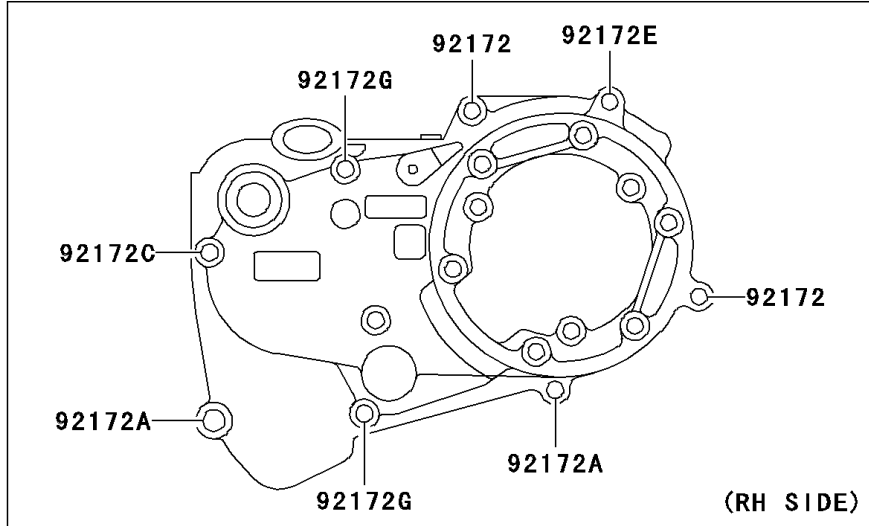

2006 KDX50 PARTS DIAGRAM

Engine Cover(s)

E1431

2006 KDX50 PARTS LIST

Engine Cover(s)

ITEM NAME	PART NUMBER	QUANTITY
GASKET (Ref # 11061)	11061-S045	1
GASKET,RELEASE CAP (Ref # 11061A)	11061-S078	1
GASKET,CLUTCH COVER (Ref # 11061B)	11061-S079	1
CAP,CLUTCH RELEASE ADJUST (Ref # 11065)	11065-S042	1
CAP,MAGNETO INSPECTION (Ref # 11065A)	11065-S045	1
COVER-GENERATOR (Ref # 14031)	14031-S007	1
CAP-OIL FILLER (Ref # 16115)	16115-S004	1
PIN,CLUTCH COVER (Ref # 92043)	92043-S026	2
SCREW (Ref # 92172)	92172-S090	2
SCREW (Ref # 92172A)	92172-S117	2
SCREW (Ref # 92172B)	92172-S118	2
SCREW (Ref # 92172C)	92172-S122	2
SCREW,OIL LEVEL (Ref # 92172D)	92172-S123	1
SCREW (Ref # 92172E)	92172-S150	7
SCREW (Ref # 92172F)	92172-S180	2
SCREW (Ref # 92172G)	92172-S185	2