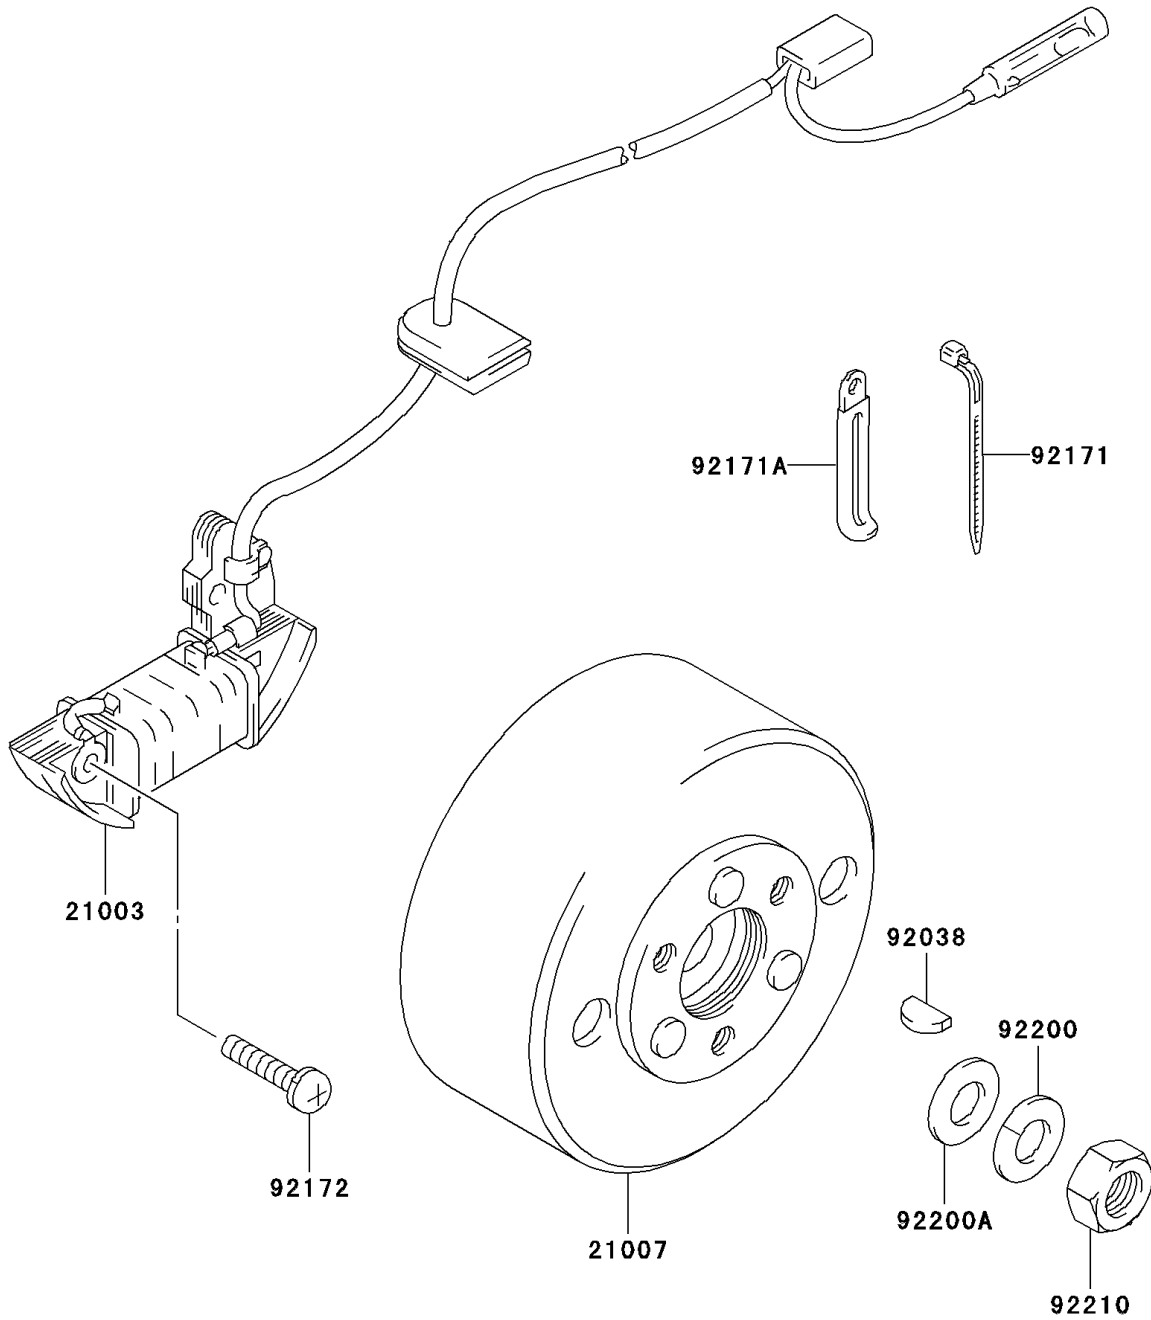

2006 KDX50 PARTS DIAGRAM

Generator

E1810

2006 KDX50 PARTS LIST

Generator

ITEM NAME	PART NUMBER	QUANTITY
STATOR (Ref # 21003)	21003-S008	1
ROTOR (Ref # 21007)	21007-S010	1
KEY,MAGNETO ROTOR (Ref # 92038)	92038-S001	1
CLAMP,L=165 (Ref # 92171)	92171-S016	1
CLAMP,L=45 (Ref # 92171A)	92171-S132	1
SCREW,MAGNETO COIL (Ref # 92172)	92172-S130	2
WASHER,MAGNETO LOCK (Ref # 92200)	92200-S091	1
WASHER,MAGNETO (Ref # 92200A)	92200-S092	1
NUT (Ref # 92210)	92210-S002	1