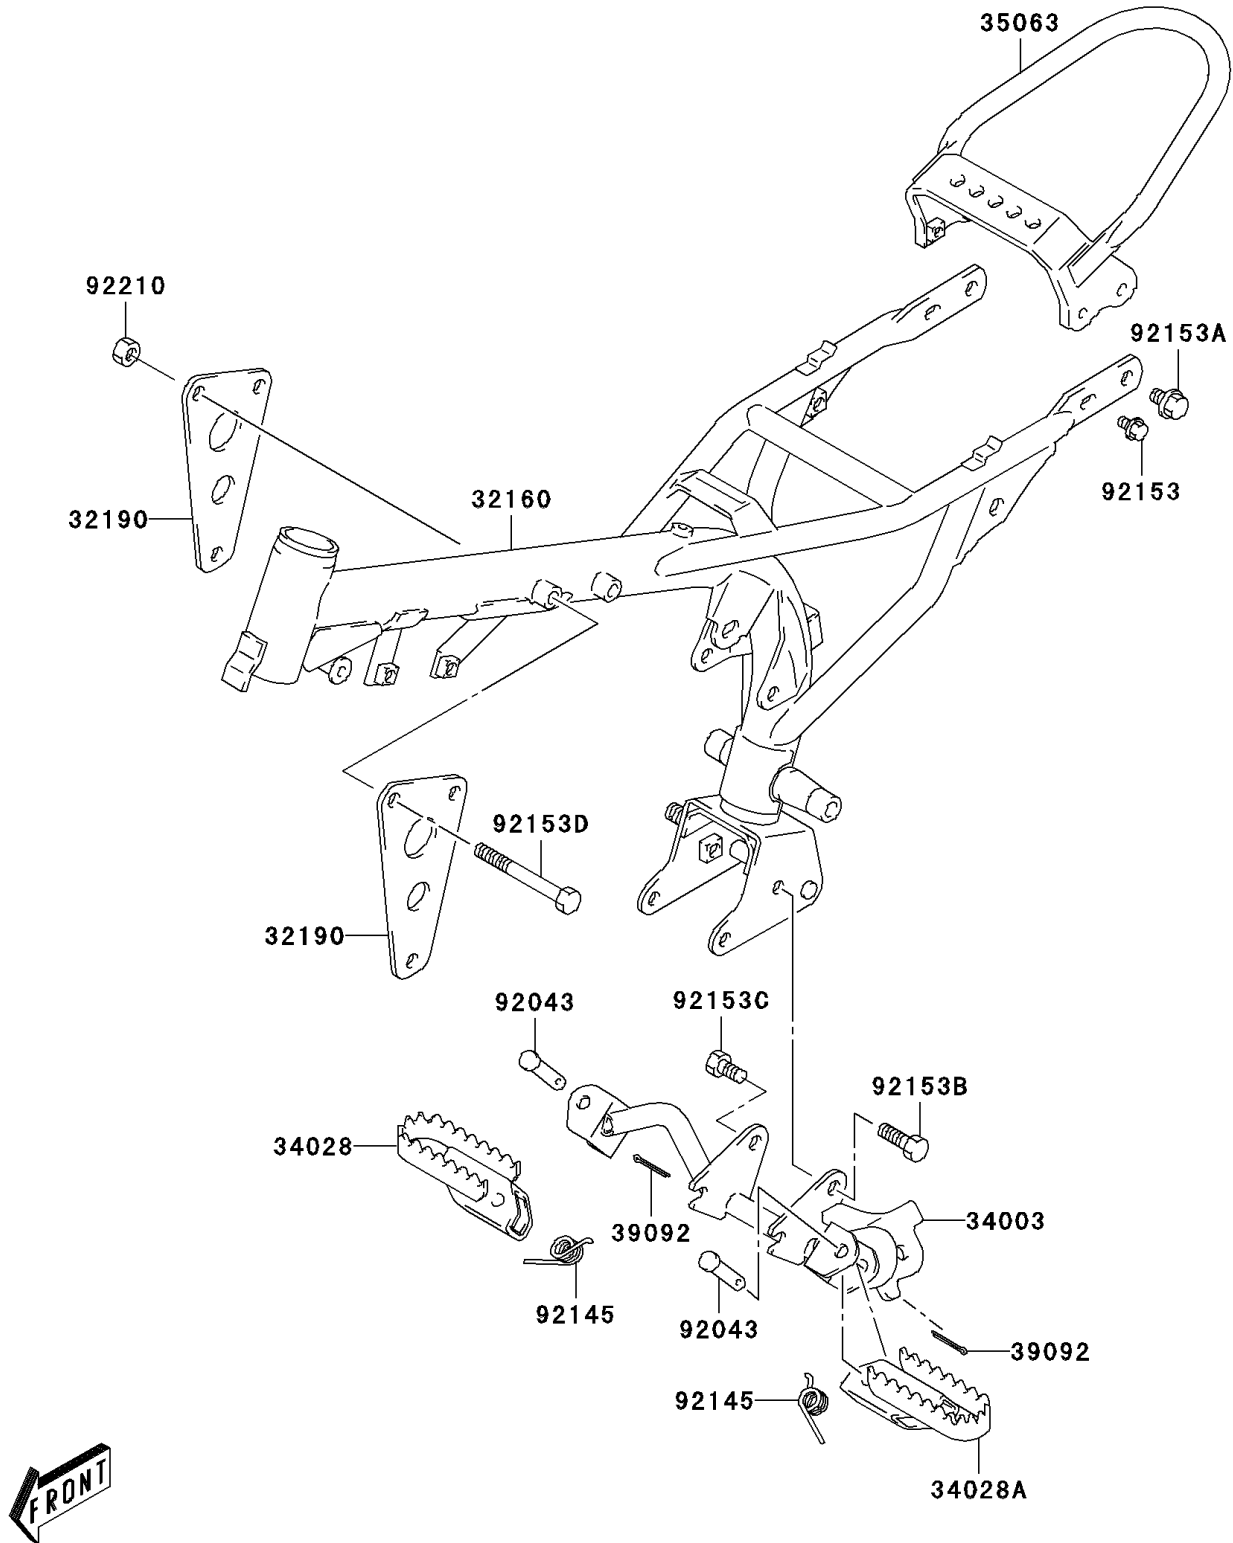

2006 KDX50 PARTS DIAGRAM

Frame

F2120

2006 KDX50 PARTS LIST

Frame

ITEM NAME	PART NUMBER	QUANTITY
FRAME-COMP,BLACK (Ref # 32160)	32160-S012-503	1
BRACKET-ENGINE (Ref # 32190)	32190-S007	2
HOLDER-STEP (Ref # 34003)	34003-S004	1
STEP,RH,BLACK (Ref # 34028)	34028-S005-503	1
STEP,LH,BLACK (Ref # 34028A)	34028-S006-503	1
STAY,RR (Ref # 35063)	35063-S001	1
PIN-HAIR,FR FOOTREST COTTER (Ref # 39092)	39092-S004	2
PIN (Ref # 92043)	92043-S046	2
SPRING (Ref # 92145)	92145-S118	2
BOLT (Ref # 92153)	92153-S010	2
BOLT (Ref # 92153A)	92153-S015	2
BOLT (Ref # 92153B)	92153-S317	1
BOLT (Ref # 92153C)	92153-S321	1
BOLT (Ref # 92153D)	92153-S401	2
NUT (Ref # 92210)	92210-S094	2