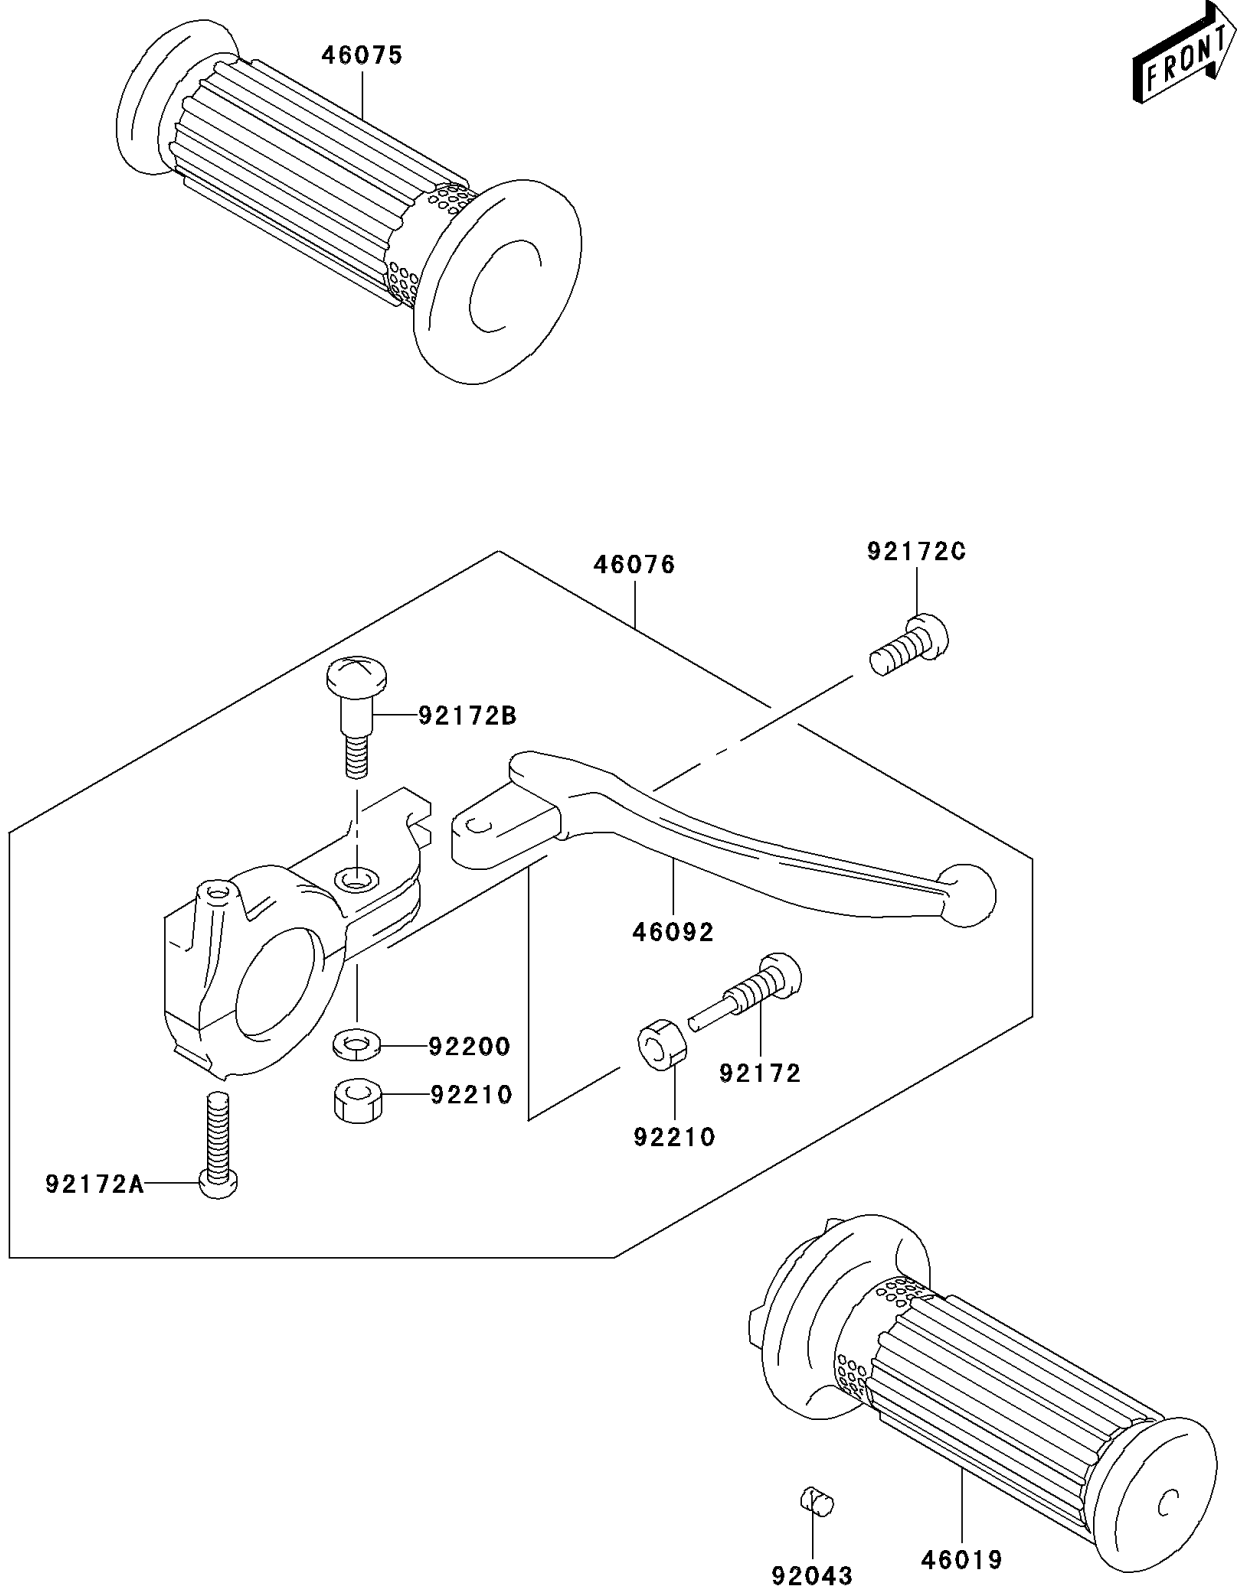

# 2006 KDX50 PARTS DIAGRAM

Handle Lever

F2316

## 2006 KDX50 PARTS LIST

### Handle Lever

ITEM NAME	PART NUMBER	QUANTITY
GRIP-ASSY,THROTTLE (Ref # 46019)	46019-S004	1
GRIP,LH (Ref # 46075)	46075-S007	1
LEVER-ASSY-GRIP (Ref # 46076)	46076-S008	1
LEVER-GRIP (Ref # 46092)	46092-S012	1
PIN,THROTTLE CABLE END (Ref # 92043)	92043-S045	1
SCREW (Ref # 92172)	92172-S184	1
SCREW (Ref # 92172A)	92172-S190	2
SCREW (Ref # 92172B)	92172-S191	1
SCREW,5X6 (Ref # 92172C)	92172-S288	1
WASHER,BRAKE LEVER (Ref # 92200)	92200-S168	1
NUT (Ref # 92210)	92210-S065	2