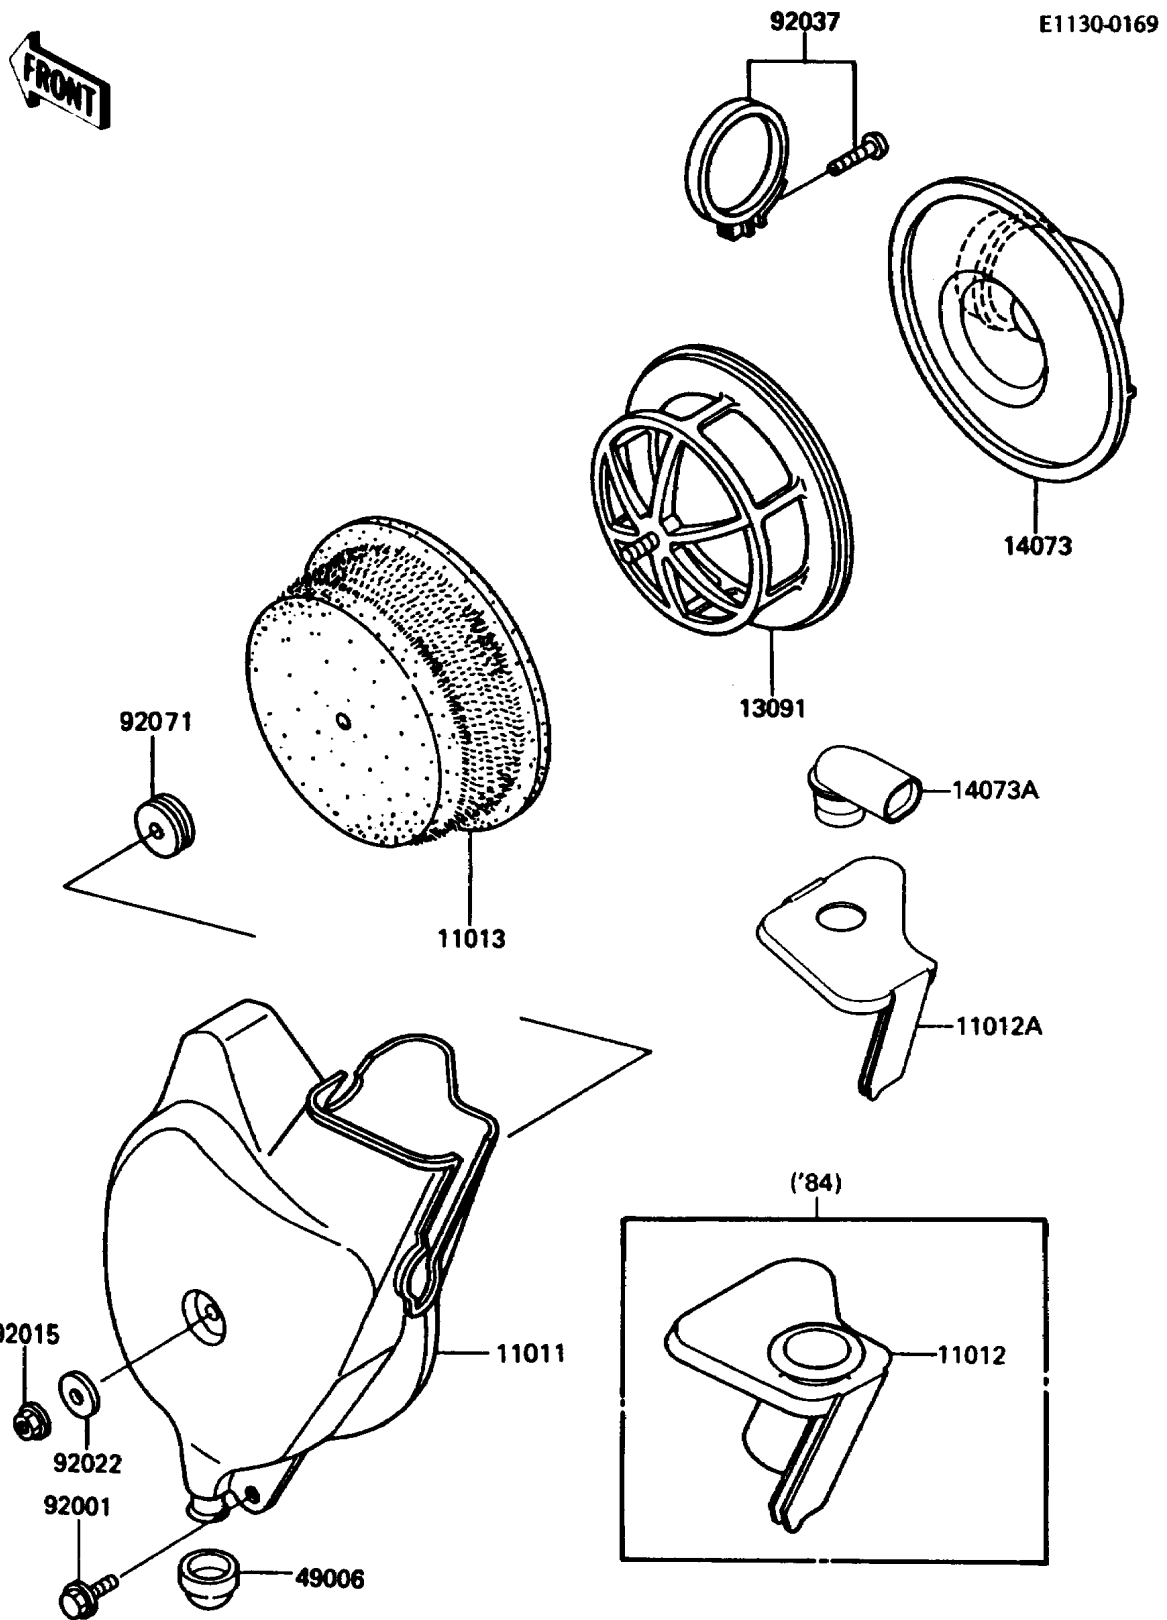

1984 KDX80 PARTS DIAGRAM

Air Cleaner

1984 KDX80 PARTS LIST

Air Cleaner

ITEM NAME	PART NUMBER	QUANTITY
CASE-AIR FILTER (Ref # 11011)	11011-1155	1
CAP,AIR FILTER (Ref # 11012)	11012-1357	1
ELEMENT-AIR FILTER (Ref # 11013)	11013-1105	1
HOLDER,ELEMENT (Ref # 13091)	13091-1164	1
DUCT,AIR FILTER (Ref # 14073)	14073-1155	1
BOOT,AIR FILTER (Ref # 49006)	49006-1156	1
BOLT,W/WASHER,6X12 (Ref # 92001)	92001-1517	1
NUT,FLANGED,6MM (Ref # 92015)	92015-1078	1
WASHER,6.5X20X1.6 (Ref # 92022)	92022-125	1
CLAMP (Ref # 92037)	92037-1172	1
GROMMET,AIR FILTER (Ref # 92071)	92071-1053	1