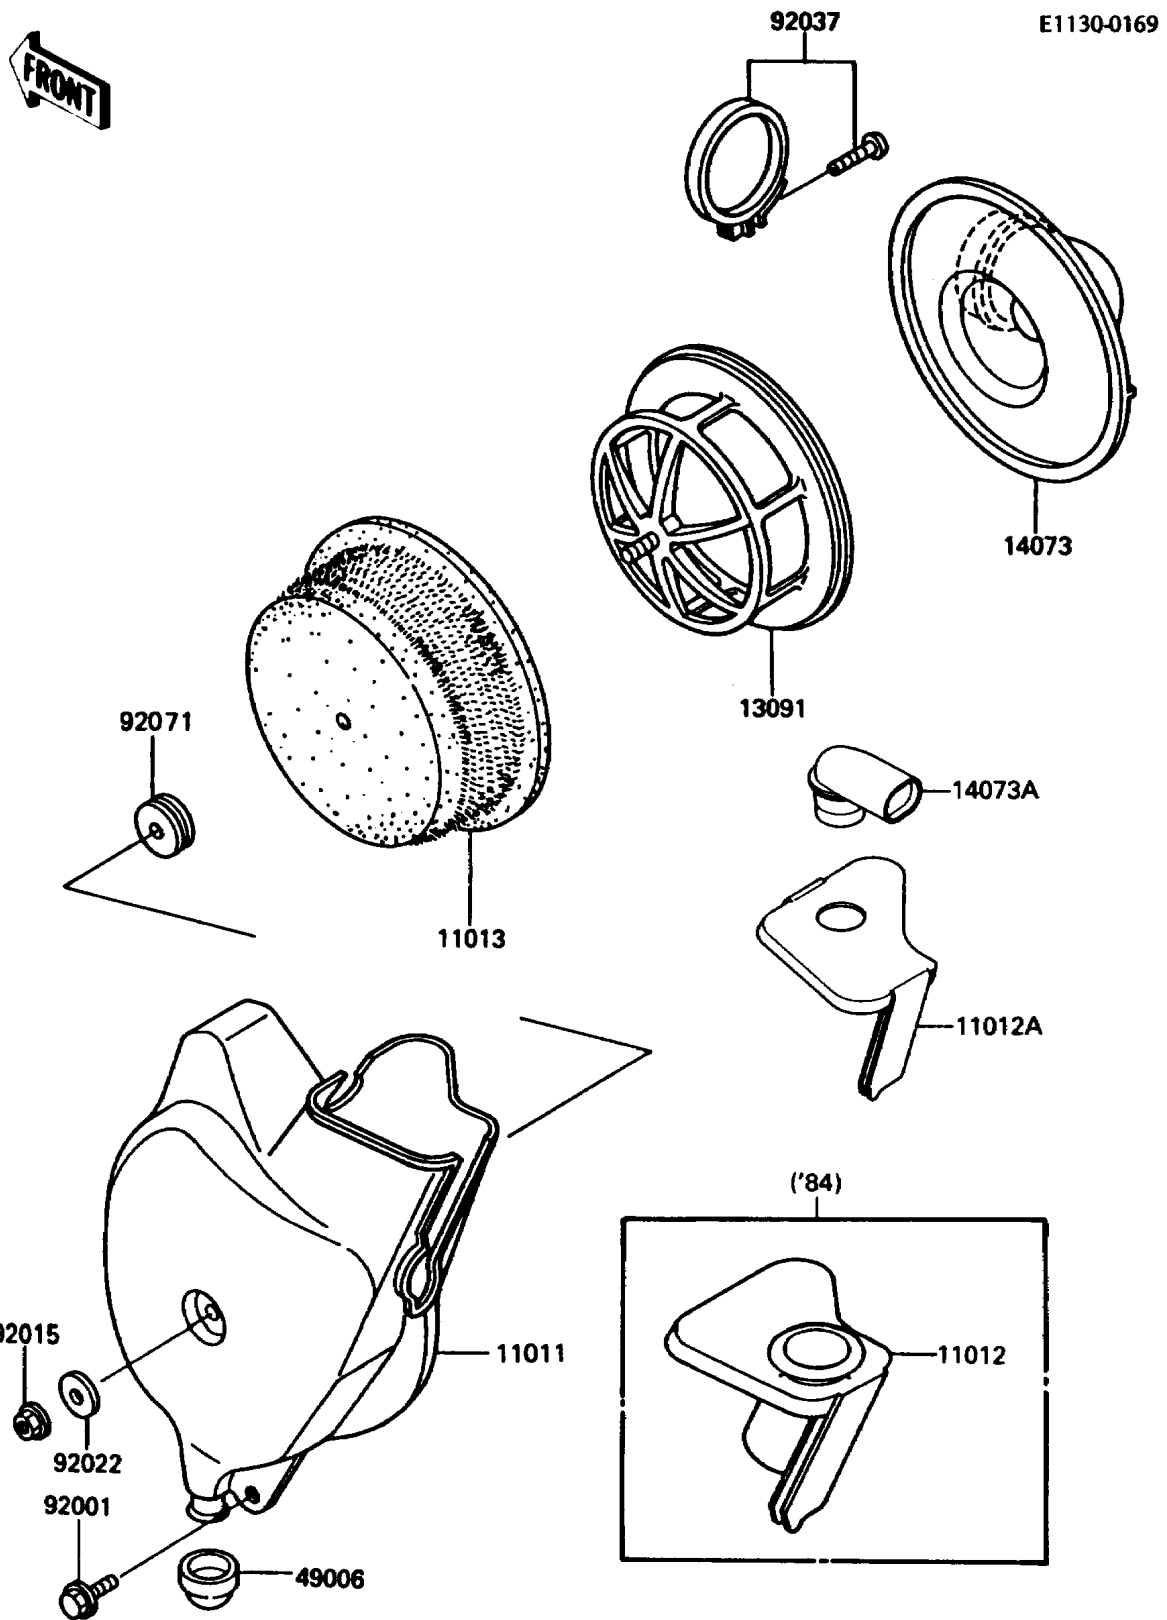

# 1985 KDX80 PARTS DIAGRAM

Air Cleaner

# 1985 KDX80 PARTS LIST

## Air Cleaner

| ITEM NAME                          | PART NUMBER | QUANTITY |
|------------------------------------|-------------|----------|
| CASE-AIR FILTER (Ref # 11011)      | 11011-1155  | 1        |
| CAP,AIR FILTER (Ref # 11012A)      | 11012-1405  | 1        |
| ELEMENT-AIR FILTER (Ref # 11013)   | 11013-1105  | 1        |
| HOLDER,ELEMENT (Ref # 13091)       | 13091-1164  | 1        |
| DUCT,AIR FILTER (Ref # 14073)      | 14073-1155  | 1        |
| DUCT,AIR FILTER CAP (Ref # 14073A) | 14073-1182  | 1        |
| BOOT,AIR FILTER (Ref # 49006)      | 49006-1156  | 1        |
| BOLT,W/WASHER,6X12 (Ref # 92001)   | 92001-1517  | 1        |
| NUT,FLANGED,6MM (Ref # 92015)      | 92015-1078  | 1        |
| WASHER,6.5X20X1.6 (Ref # 92022)    | 92022-125   | 1        |
| CLAMP (Ref # 92037)                | 92037-1172  | 1        |
| GROMMET,AIR FILTER (Ref # 92071)   | 92071-1053  | 1        |