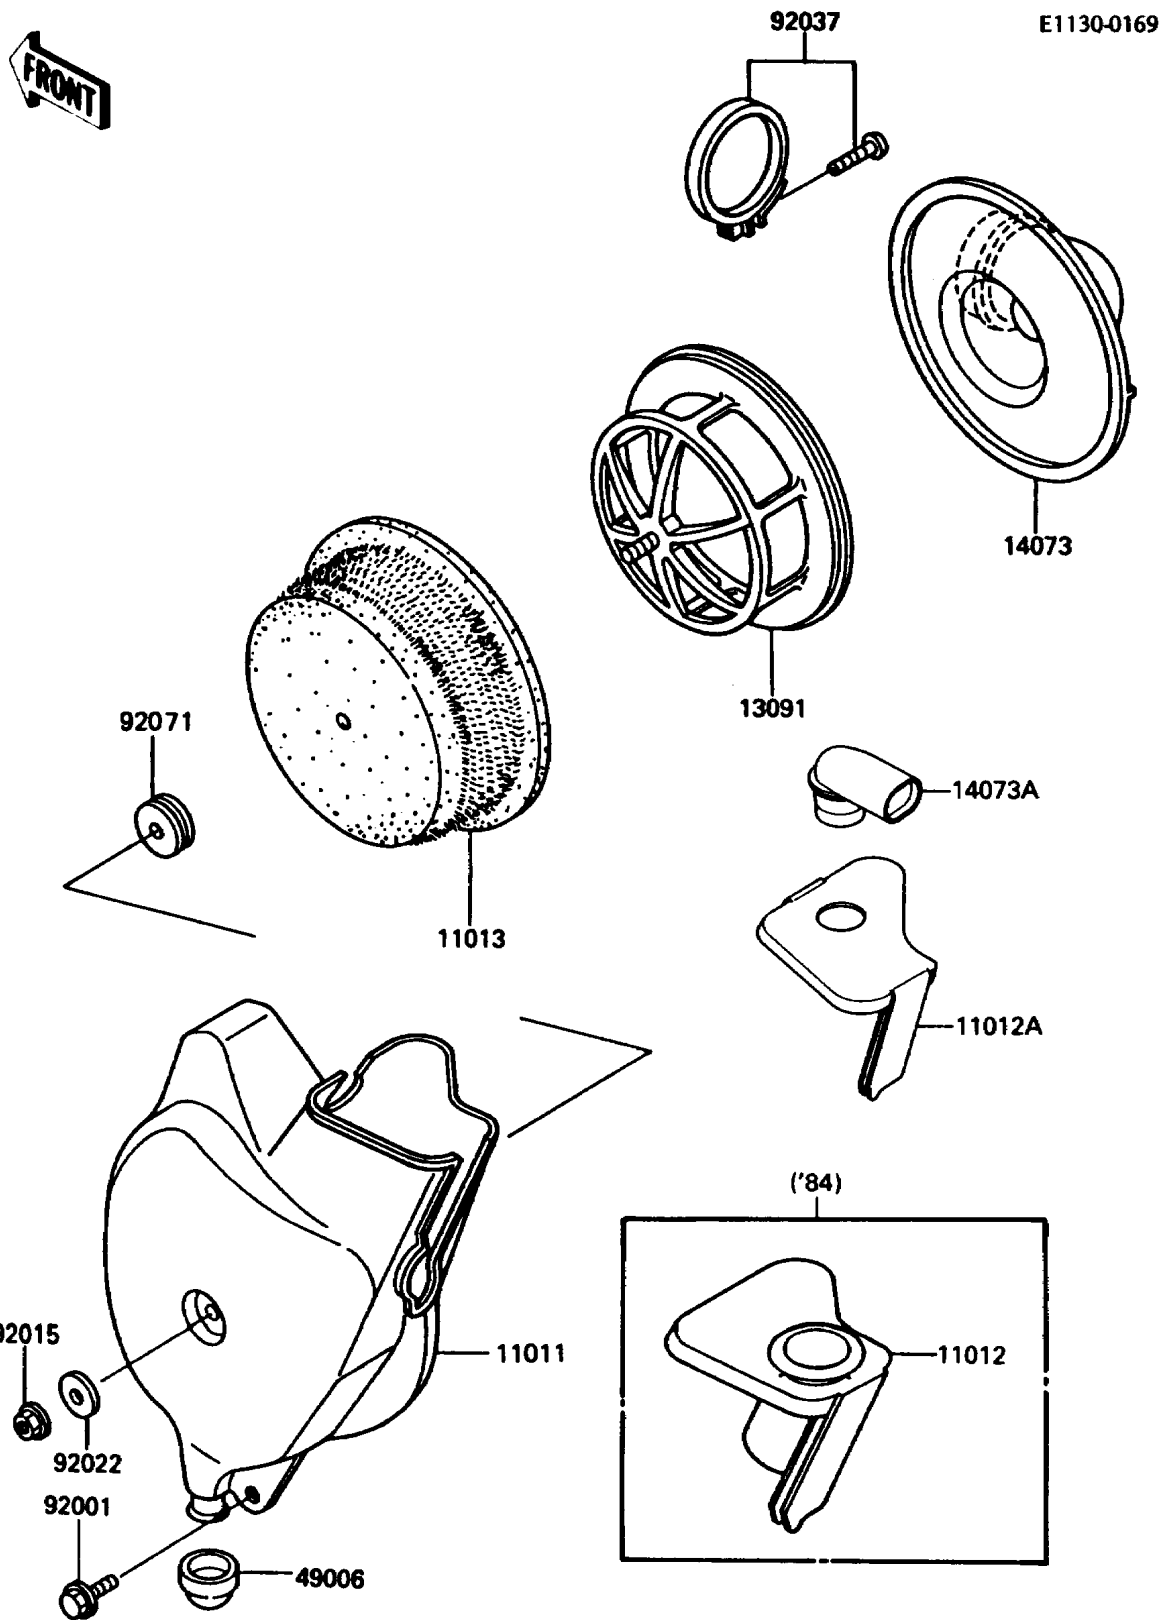

# 1987 KDX80 PARTS DIAGRAM

Air Cleaner

# 1987 KDX80 PARTS LIST

## Air Cleaner

ITEM NAME	PART NUMBER	QUANTITY
CASE-AIR FILTER (Ref # 11011)	11011-1155	1
CAP,AIR FILTER (Ref # 11012A)	11012-1405	1
ELEMENT-AIR FILTER (Ref # 11013)	11013-1105	1
HOLDER,ELEMENT (Ref # 13091)	13091-1164	1
DUCT,AIR FILTER (Ref # 14073)	14073-1155	1
DUCT,AIR FILTER CAP (Ref # 14073A)	14073-1182	1
BOOT,AIR FILTER (Ref # 49006)	49006-1156	1
BOLT,W/WASHER,6X12 (Ref # 92001)	92001-1517	1
NUT,FLANGED,6MM (Ref # 92015)	92015-1078	1
WASHER,6.5X20X1.6 (Ref # 92022)	92022-125	1
CLAMP (Ref # 92037)	92037-1172	1
GROMMET,AIR FILTER (Ref # 92071)	92071-1053	1