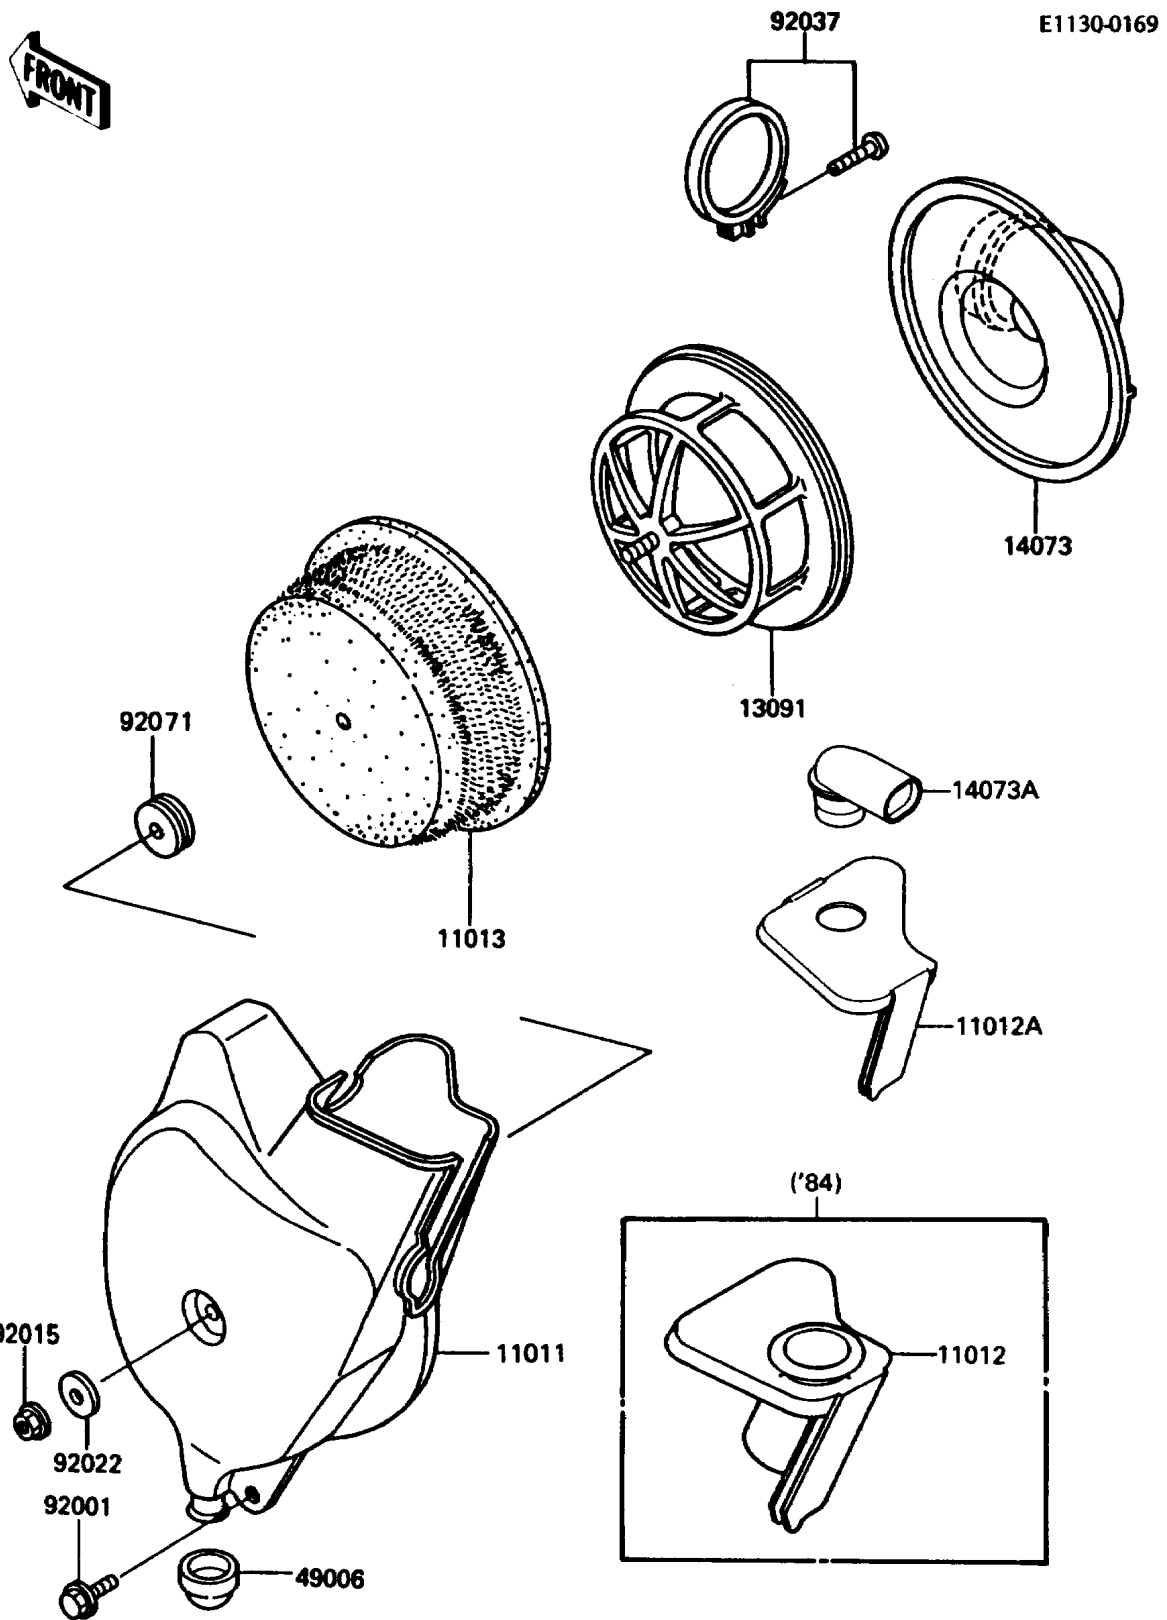

1988 KDX80 PARTS DIAGRAM

Air Cleaner

1988 KDX80 PARTS LIST

Air Cleaner

ITEM NAME	PART NUMBER	QUANTITY
CASE-AIR FILTER (Ref # 11011)	11011-1155	1
CAP,AIR FILTER (Ref # 11012A)	11012-1405	1
ELEMENT-AIR FILTER (Ref # 11013)	11013-1105	1
HOLDER,ELEMENT (Ref # 13091)	13091-1164	1
DUCT,AIR FILTER (Ref # 14073)	14073-1155	1
DUCT,AIR FILTER CAP (Ref # 14073A)	14073-1182	1
BOOT,AIR FILTER (Ref # 49006)	49006-1156	1
BOLT,W/WASHER,6X12 (Ref # 92001)	92001-1517	1
NUT,FLANGED,6MM (Ref # 92015)	92015-1078	1
WASHER,6.5X20X1.6 (Ref # 92022)	92022-125	1
CLAMP (Ref # 92037)	92037-1172	1
GROMMET,AIR FILTER (Ref # 92071)	92071-1053	1